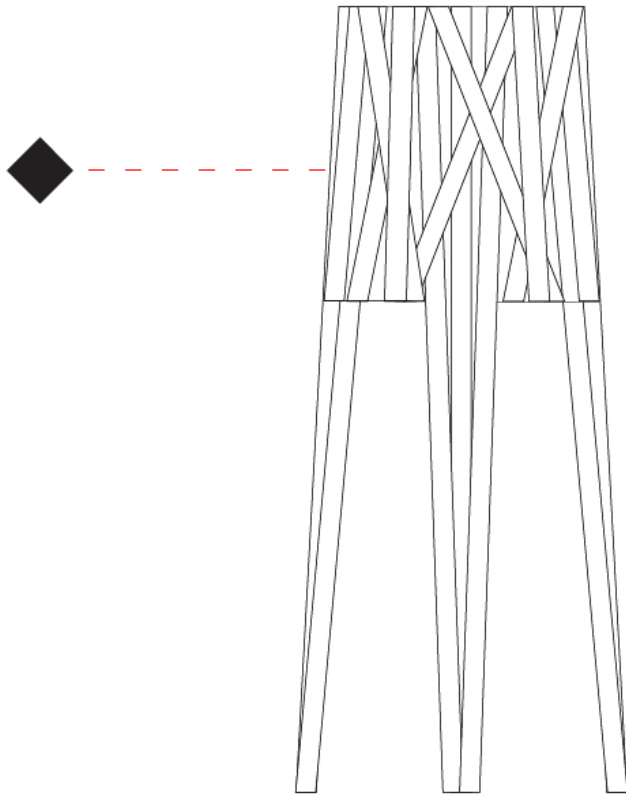

DRESS PORTABLE

D54003-

PROJECT	_____
TYPE	_____
SPECIFIER	_____
QUANTITY	_____
DATE	_____

D