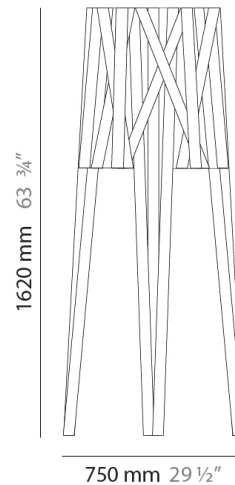

DRESS PORTABLE

D54003-

base number   Finish
Options

1. To build a product code in our configurator select the specify button on the base model # product page
2. To build a manual product code on this datasheet choose from the options listed below in blue font and add the suffix to the base model #

GENERAL

Series: Dress _____
Partner: Fambuena _____
Division: Design _____
Installation: Portable _____
Product Type: Floor _____
Mounting Location: Floor _____
Light Distribution: Direct _____

PHYSICAL

Shape: Cylinder _____
Diameter (mm): 750 _____
Diameter (in): 29 1/2 _____
Height (mm): 1620 _____
Height (in): 63 3/4 _____
Fixture Finish: WHI / BLK / RED / CHA / TAU / TUR / GDF _____
Fixture Material: Ribbon / Aluminum _____
Primary Material: Fabric _____

ELECTRICAL

Number of Lamps: 3 _____
Lamp Type: LED Retrofit _____
Lamp Shape: A19 _____
Bulb Included: Bulb Not Included _____
Total Output Wattage (W): 36 _____
Max. Wattage Per Lamp (W): 12 _____
Lamp Base: E26 _____
Input Voltage (V): 120 _____
Upon Request: 277Vac / GU24 _____

RATINGS AND CERTIFICATIONS

Certified By: Certified for North American Standards _____
IP rating: IP20 _____