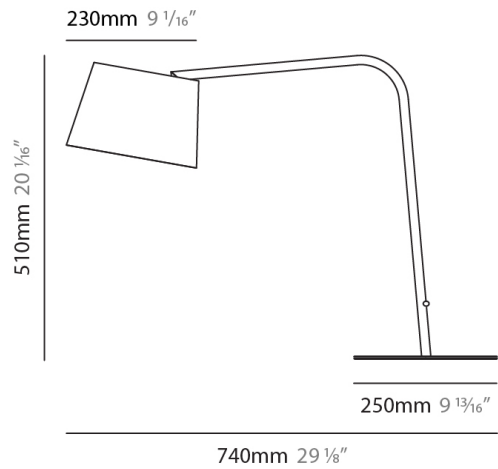

EXCENTRICA PORTABLE

D54008-

base number   Finish
Options

PROJECT	_____
TYPE	_____
SPECIFIER	_____
QUANTITY	_____
DATE	_____

1. To build a product code in our configurator select the specify button on the base model # product page
2. To build a manual product code on this datasheet choose from the options listed below in blue font and add the suffix to the base model #

GENERAL

Series: Excentrica _____
Brand: Fambuena _____
Division: Design _____
Mounting Type: Portable _____
Mounting Location: Table _____
Subcategory: Table _____

PHYSICAL

Shape: Cylinder _____
Diameter (mm): 230 _____
Diameter (in): 9 1/16 _____
Height (mm): 510 _____
Height (in): 20 1/16 _____
Extension (mm): 740 _____
Extension (in): 29 1/8 _____
Light Distribution: Direct _____
Diffuser: Cotton Shade _____
Fixture Finish: WHI / BLK _____
Holder Finish: WHI / BLK _____
Fixture Material: Metal _____
Upon Request: Bolt Down _____

ELECTRICAL

Number of Lamps: 1 _____
Lamp Type: LED Retrofit _____
Lamp Shape: B10 _____
Bulb Included: Bulb Not Included _____
Max. Wattage Per Lamp (W): 4 _____
Lamp Base: E12 _____
Input Voltage (V): 120 _____

RATINGS AND CERTIFICATIONS

Certified By: Certified for North American Standards _____
IP rating: IP20 _____