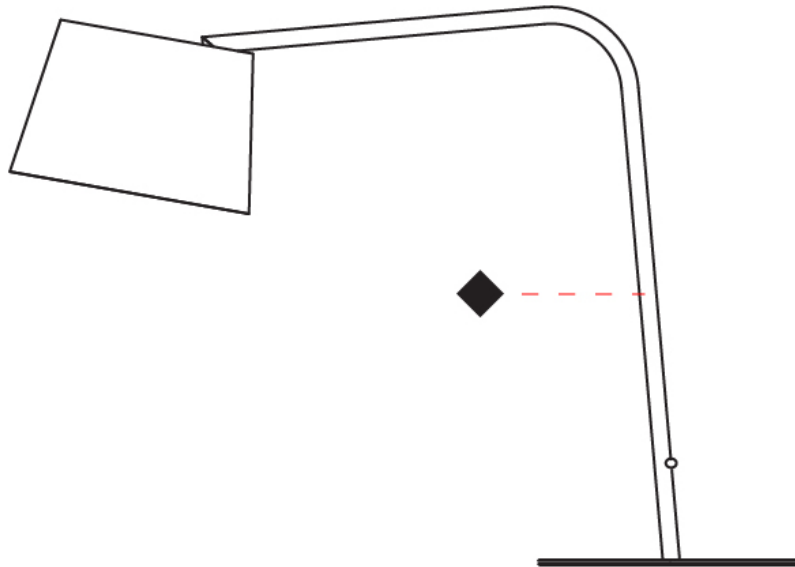

D54008-

PROJECT _____

TYPE _____

SPECIFIER _____

QUANTITY _____

DATE _____