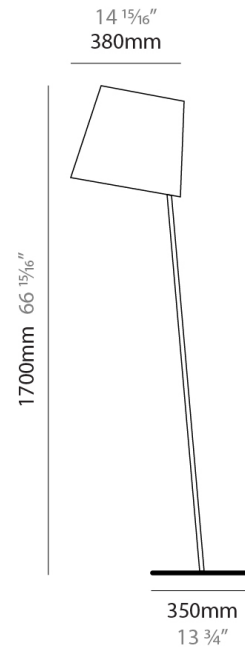

EXCENTRICA PORTABLE

D54009-

base number   Finish
Options

PROJECT	_____
TYPE	_____
SPECIFIER	_____
QUANTITY	_____
DATE	_____

1. To build a product code in our configurator select the specify button on the base model # product page
2. To build a manual product code on this datasheet choose from the options listed below in blue font and add the suffix to the base model #

GENERAL

Series: Excentrica _____
Brand: Fambuena _____
Division: Design _____
Mounting Type: Portable _____
Mounting Location: Floor _____
Subcategory: Floor _____

PHYSICAL

Shape: Abstract _____
Diameter (mm): 380 _____
Diameter (in): 14 ¹⁵/₁₆ _____
Height (mm): 1700 _____
Height (in): 66 ¹⁵/₁₆ _____
Light Distribution: Direct _____
Diffuser: Cotton Shade _____
Fixture Finish: WHI / BLK _____
Holder Finish: WHI / BLK _____
Fixture Material: Metal _____
Upon Request: Bolt Down _____

ELECTRICAL

Number of Lamps: 1 _____
Lamp Type: LED Retrofit _____
Lamp Shape: A19 _____
Bulb Included: Bulb Not Included _____
Max. Wattage Per Lamp (W): 12 _____
Lamp Base: E26 _____
Input Voltage (V): 120 _____
Upon Request: 277Vac / GU24 _____

RATINGS AND CERTIFICATIONS

Certified By: Certified for North American Standards _____
IP rating: IP20 _____