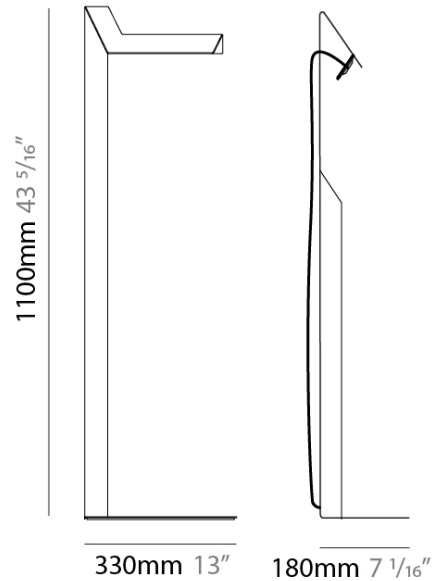

PLIE PORTABLE

D54014-

base number   Finish
Options

1. To build a product code in our configurator select the specify button on the base model # product page
2. To build a manual product code on this datasheet choose from the options listed below in blue font and add the suffix to the base model #

GENERAL

Series: Plie _____
Partner: Fambuena _____
Division: Design _____
Installation: Portable _____
Product Type: Floor _____
Mounting Location: Floor _____
Light Distribution: Indirect _____

PHYSICAL

Shape: Abstract _____
Length (mm): 330 _____
Length (in): 13 _____
Width (mm): 180 _____
Width (in): 7 1/16 _____
Height (mm): 1100 _____
Height (in): 43 5/16 _____
Fixture Finish: [WHI](#) / [BLK](#) / [BRA](#) / [PWT](#) / [BRZ](#) _____
Fixture Material: Metal _____
Upon Request: Bolt Down _____

ELECTRICAL

Lamp Type: LED _____
Total Output Wattage (W): 6 _____
Dimming: Non-Dimmable _____
Driver Location: Inline Transformer Plug _____
Input Voltage (V): 120 _____
Constant Current (MA): 700 _____

LED

Color Temperature (°K): 3000 _____
Nominal Lumen (lm): 480 _____
CRI: >80 CRI _____
Lamp Life (hrs): 50000 _____

RATINGS AND CERTIFICATIONS

Certified By: Certified for North American Standards _____
IP rating: IP20 _____