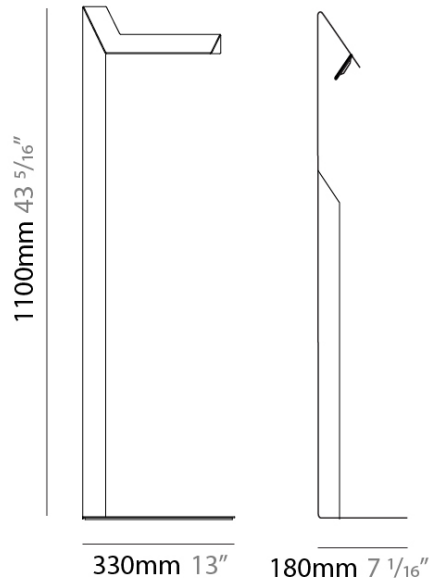

PLIE PORTABLE

D54014-

base number   Finish
Options

1. To build a product code in our configurator select the specify button on the base model # product page
2. To build a manual product code on this datasheet choose from the options listed below in blue font and add the suffix to the base model #

GENERAL

Series: Plie _____
Brand: Fambuena _____
Division: Design _____
Mounting Type: Portable _____
Mounting Location: Floor _____
Subcategory: Floor _____

PHYSICAL

Shape: Abstract _____
Length (mm): 330 _____
Length (in): 13 _____
Width (mm): 180 _____
Width (in): 7 1/16 _____
Height (mm): 1100 _____
Height (in): 43 5/16 _____
Light Distribution: Indirect _____
Fixture Finish: [WHI](#) / [BLK](#) / [BRA](#) / [PWT](#) / [BRZ](#) _____
Fixture Material: Metal _____
Upon Request: Bolt Down _____

ELECTRICAL

Lamp Type: LED _____
Total Output Wattage (W): 6 _____
Dimming: Non-Dimmable _____
Driver Location: Inline Transformer Plug _____
Input Voltage (V): 120 _____
Constant Current (MA): 700 _____

LED

Color Temperature (°K): 3000 _____
Nominal Lumen (lm): 480 _____
CRI: >80 CRI _____
Lamp Life (hrs): 50000 _____

RATINGS AND CERTIFICATIONS

Certified By: Certified for North American Standards _____
IP rating: IP20 _____