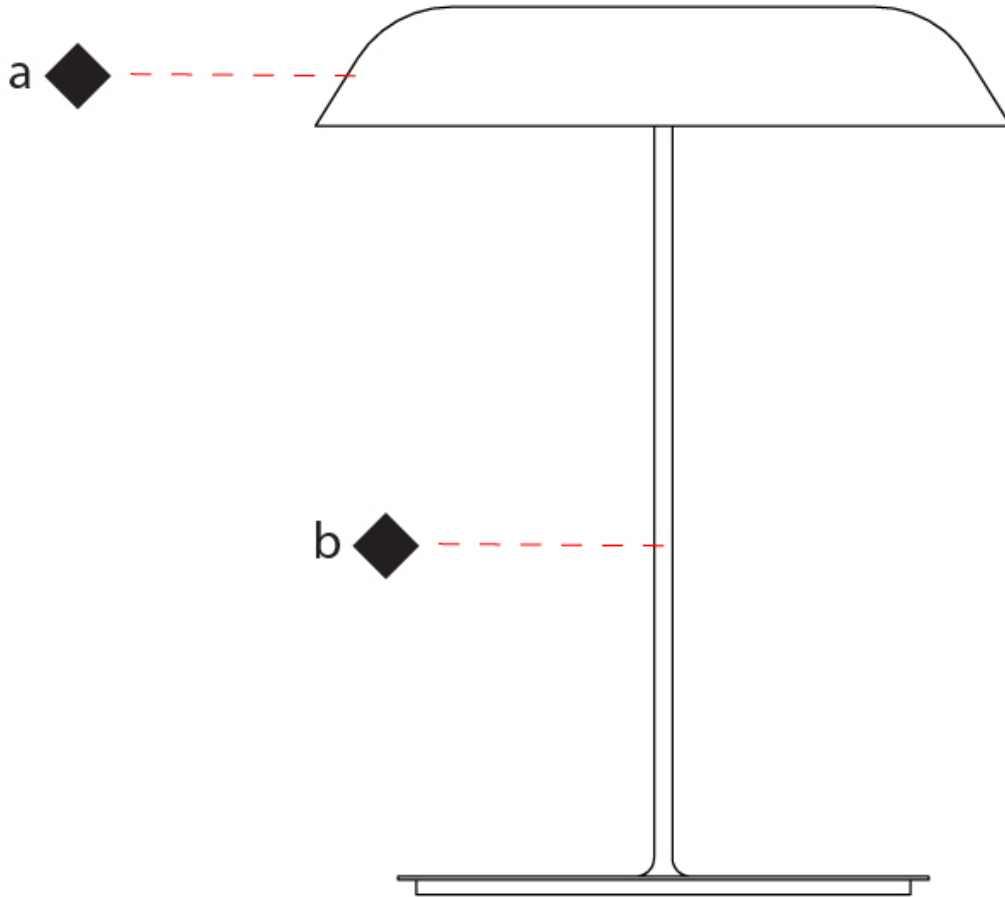

BUTTERFLY PORTABLE

D54018-

PROJECT

TYPE

SPECIFIER

QUANTITY

DATE

D