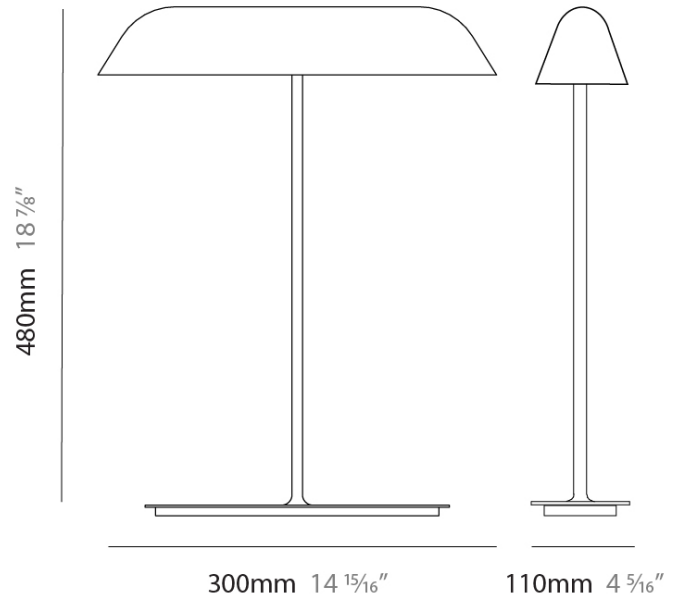

BUTTERFLY PORTABLE

D54018-

base number   Finish
Options

PROJECT _____
TYPE _____
SPECIFIER _____
QUANTITY _____
DATE _____

1. To build a product code in our configurator select the specify button on the base model # product page
2. To build a manual product code on this datasheet choose from the options listed below in blue font and add the suffix to the base model #

GENERAL

Series: Butterfly _____
Brand: Fambuena _____
Division: Design _____
Mounting Type: Portable _____
Mounting Location: Table _____
Subcategory: Task _____

PHYSICAL

Shape: Oblong _____
Length (mm): 380 _____
Length (in): 14 ¹⁵/₁₆ _____
Width (mm): 110 _____
Width (in): 4 ⁵/₁₆ _____
Height (mm): 480 _____
Height (in): 18 ⁷/₈ _____
Light Distribution: Direct _____
Diffuser: Marble Dust Diffuser _____
Fixture Finish: WHI / BKC / GCH _____
Fixture Material: Nickel Iron with Marble Dust Diffuser _____
Upon Request: Bolt Down _____

ELECTRICAL

Number of Lamps: 2 _____
Lamp Type: LED Retrofit _____
Lamp Shape: T4 _____
Bulb Included: Bulb Not Included _____
Max. Wattage Per Lamp (W): 3 _____
Lamp Base: G9 _____
Input Voltage (V): 120 _____

RATINGS AND CERTIFICATIONS

Certified By: Certified for North American Standards _____
IP rating: IP20 _____