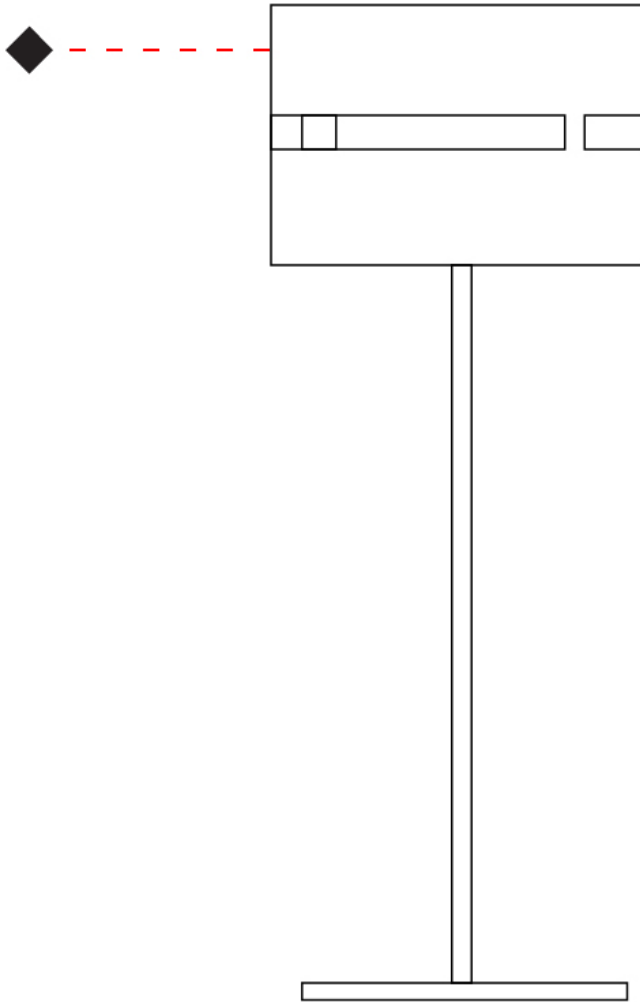

LUZ OCULTA METAL PORTABLE

D54022-

PROJECT

TYPE

SPECIFIER

QUANTITY

DATE