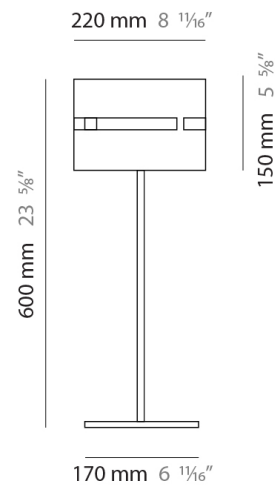

LUZ OCULTA METAL PORTABLE

D54022-

base number   Finish
Options

1. To build a product code in our configurator select the specify button on the base model # product page
2. To build a manual product code on this datasheet choose from the options listed below in blue font and add the suffix to the base model #

GENERAL

Series: Luz Oculta
Subseries: Luz Oculta Metal
Partner: Fambuena
Division: Design
Installation: Portable
Product Type: Floor
Mounting Location: Floor
Light Distribution: Direct / Indirect

PHYSICAL

Shape: Cylinder
Diameter (mm): 220
Diameter (in): 8 1/16
Height (mm): 1500
Height (in): 59 1/16
Fixture Finish: [BRA / BRZ / ABR](#)
Fixture Material: Metal
Upon Request: Bolt Down

ELECTRICAL

Number of Lamps: 1
Lamp Type: LED Retrofit
Lamp Shape: B10
Bulb Included: Bulb Not Included
Max. Wattage Per Lamp (W): 4
Lamp Base: E12
Input Voltage (V): 120

RATINGS AND CERTIFICATIONS

Certified By: Certified for North American Standards
IP rating: IP20

PROJECT	_____
TYPE	_____
SPECIFIER	_____
QUANTITY	_____
DATE	_____