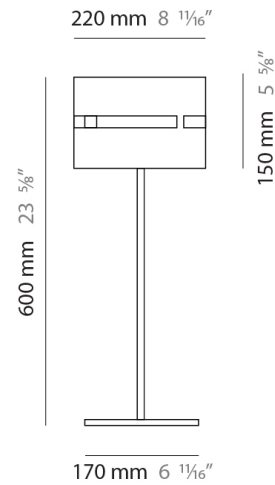

PROJECT	
TYPE	
SPECIFIER	
QUANTITY	
DATE	

LUZ OCULTA METAL PORTABLE

D54022-

base number   Finish
Options

1. To build a product code in our configurator select the specify button on the base model # product page
2. To build a manual product code on this datasheet choose from the options listed below in blue font and add the suffix to the base model #

GENERAL

Series: Luz Oculta
Subseries: Luz Oculta Metal
Brand: Fambuena
Division: Design
Mounting Type: Portable
Mounting Location: Floor
Subcategory: Floor

PHYSICAL

Shape: Cylinder
Diameter (mm): 220
Diameter (in): 8 11/16
Height (mm): 1500
Height (in): 59 1/16
Light Distribution: Direct / Indirect
Fixture Finish: [BRA](#) / [BRZ](#) / [ABR](#)
Fixture Material: Metal
Upon Request: Bolt Down

ELECTRICAL

Number of Lamps: 1
Lamp Type: LED Retrofit
Lamp Shape: B10
Bulb Included: Bulb Not Included
Max. Wattage Per Lamp (W): 4
Lamp Base: E12
Input Voltage (V): 120

RATINGS AND CERTIFICATIONS

Certified By: Certified for North American Standards
IP rating: IP20