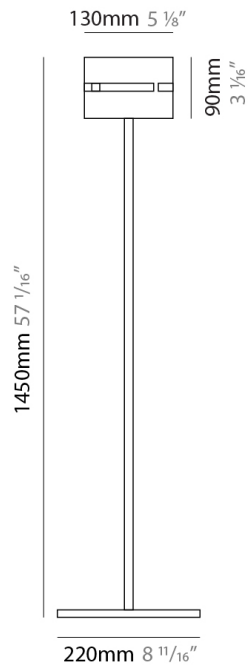

LUZ OCULTA METAL PORTABLE

D54023-

base number   Finish
Options

1. To build a product code in our configurator select the specify button on the base model # product page
2. To build a manual product code on this datasheet choose from the options listed below in blue font and add the suffix to the base model #

GENERAL

Series: Luz Oculta
Subseries: Luz Oculta Metal
Partner: Fambuena
Division: Design
Installation: Portable
Product Type: Floor
Mounting Location: Floor
Light Distribution: Direct / Indirect

PHYSICAL

Shape: Cylinder
Diameter (mm): 130
Diameter (in): 5 1/8
Height (mm): 1450
Height (in): 57 1/16
Fixture Finish: [BRA / BRZ / ABR](#)
Fixture Material: Metal
Upon Request: Bolt Down

ELECTRICAL

Number of Lamps: 1
Lamp Type: LED Retrofit
Lamp Shape: T4
Bulb Included: Bulb Not Included
Max. Wattage Per Lamp (W): 5
Lamp Base: G9
Input Voltage (V): 120

RATINGS AND CERTIFICATIONS

Certified By: Certified for North American Standards
IP rating: IP20

PROJECT	_____
TYPE	_____
SPECIFIER	_____
QUANTITY	_____
DATE	_____