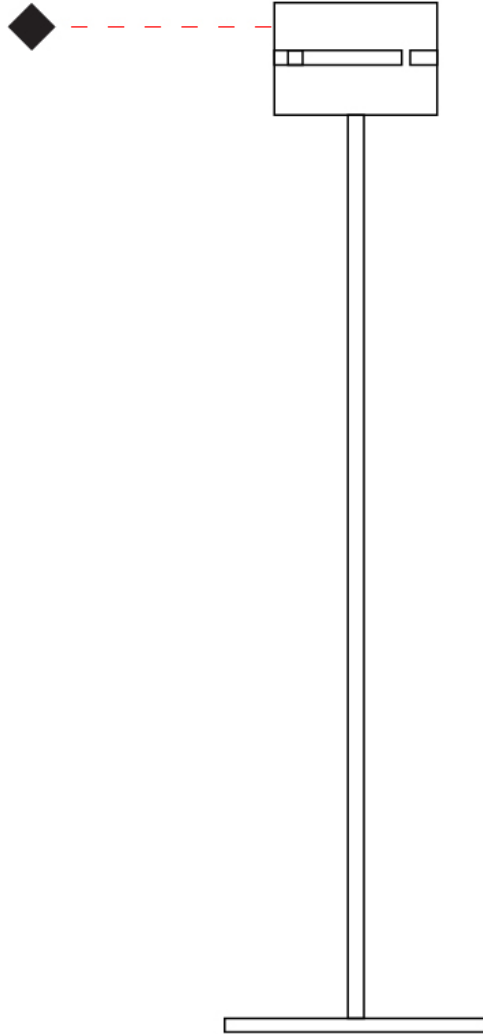

LUZ OCULTA METAL PORTABLE

D54023-

PROJECT

TYPE

SPECIFIER

QUANTITY

DATE

D