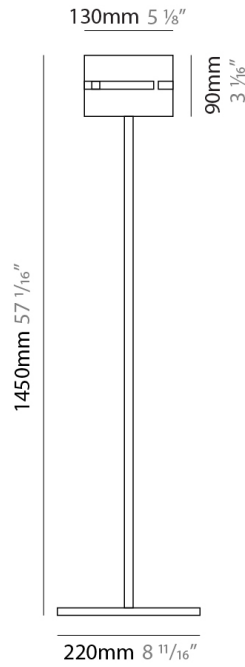

LUZ OCULTA METAL PORTABLE

D54023-

base number   Finish
Options

1. To build a product code in our configurator select the specify button on the base model # product page
2. To build a manual product code on this datasheet choose from the options listed below in blue font and add the suffix to the base model #

GENERAL

Series: Luz Oculta
Subseries: Luz Oculta Metal
Brand: Fambuena
Division: Design
Mounting Type: Portable
Mounting Location: Floor
Subcategory: Floor

PHYSICAL

Shape: Cylinder
Diameter (mm): 130
Diameter (in): 5 1/8
Height (mm): 1450
Height (in): 57 1/16
Light Distribution: Direct / Indirect
Fixture Finish: [BRA](#) / [BRZ](#) / [ABR](#)
Fixture Material: Metal
Upon Request: Bolt Down

ELECTRICAL

Number of Lamps: 1
Lamp Type: LED Retrofit
Lamp Shape: T4
Bulb Included: Bulb Not Included
Max. Wattage Per Lamp (W): 5
Lamp Base: G9
Input Voltage (V): 120

RATINGS AND CERTIFICATIONS

Certified By: Certified for North American Standards
IP rating: IP20

PROJECT	_____
TYPE	_____
SPECIFIER	_____
QUANTITY	_____
DATE	_____