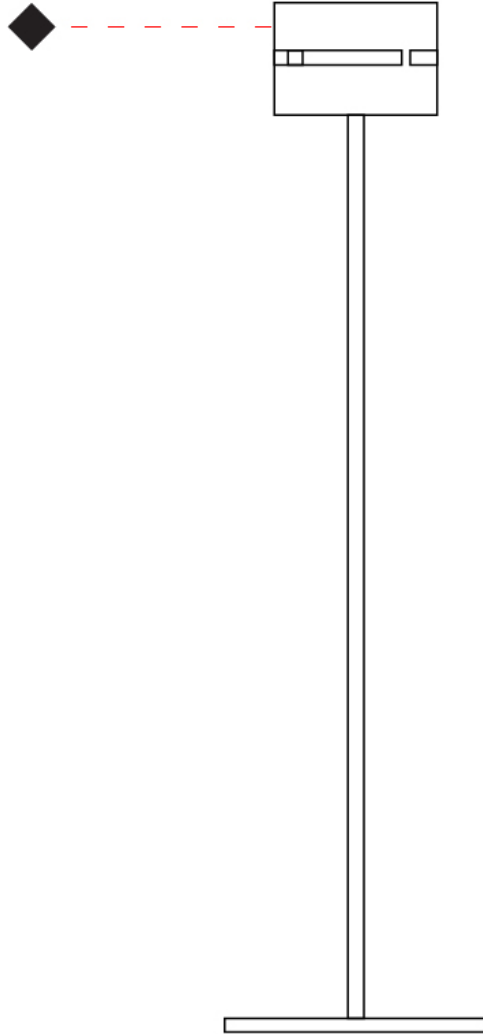

LUZ OCULTA METAL PORTABLE

D54023-

PROJECT

TYPE

SPECIFIER

QUANTITY

DATE