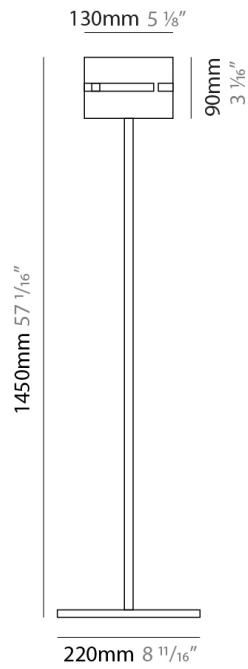

LUZ OCULTA METAL PORTABLE

D54023-

base number   Finish
Options

1. To build a product code in our configurator select the specify button on the base model # product page
2. To build a manual product code on this datasheet choose from the options listed below in blue font and add the suffix to the base model #

GENERAL

Series: Luz Oculta
Subseries: Luz Oculta Metal
Partner: Fambuena
Division: Design
Installation: Portable
Product Type: Floor
Mounting Location: Floor
Light Distribution: Direct / Indirect

PHYSICAL

Shape: Cylinder
Diameter (mm): 130
Diameter (in): 5 1/8
Height (mm): 1450
Height (in): 57 1/16
[Fixture Finish: BRA / BRZ / ABR](#)
Fixture Material: Metal
Upon Request: Bolt Down

ELECTRICAL

Number of Lamps: 1
Lamp Type: LED Retrofit
Lamp Shape: T4
Bulb Included: Bulb Not Included
Max. Wattage Per Lamp (W): 5
Lamp Base: G9
Input Voltage (V): 120

RATINGS AND CERTIFICATIONS

Certified By: Certified for North American Standards
IP rating: IP20

PROJECT	_____
TYPE	_____
SPECIFIER	_____
QUANTITY	_____
DATE	_____