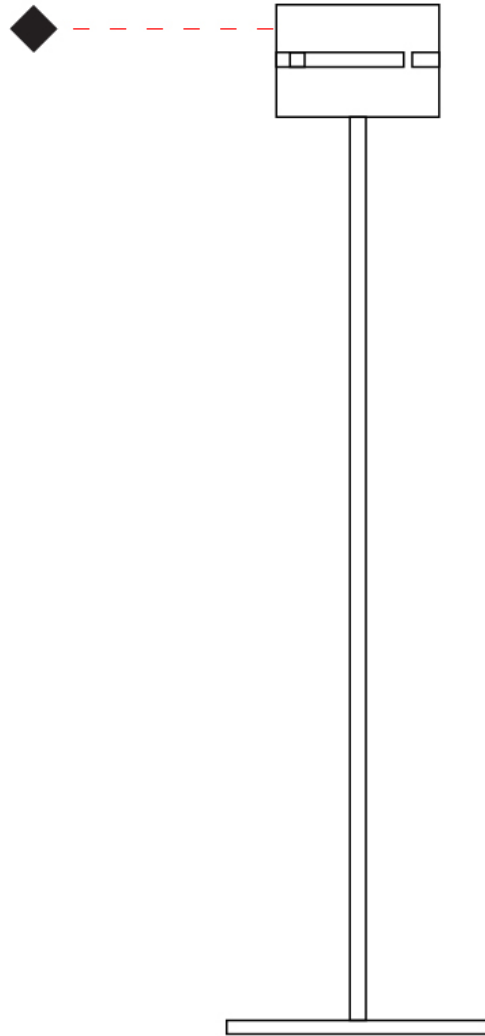

LUZ OCULTA METAL PORTABLE

D54023-

PROJECT

TYPE

SPECIFIER

QUANTITY

DATE

D