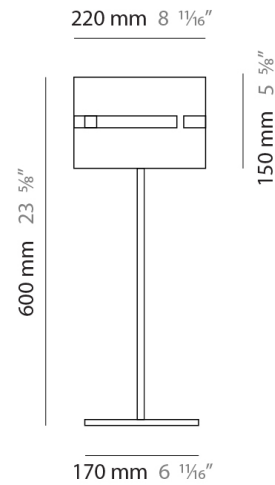

LUZ OCULTA METAL PORTABLE

D54025-

base number   Finish
Options

1. To build a product code in our configurator select the specify button on the base model # product page
2. To build a manual product code on this datasheet choose from the options listed below in blue font and add the suffix to the base model #

GENERAL

Series: Luz Oculta
Subseries: Luz Oculta Metal
Partner: Fambuena
Division: Design
Installation: Portable
Product Type: Table
Mounting Location: Table
Light Distribution: Direct / Indirect

PHYSICAL

Shape: Cylinder
Diameter (mm): 220
Diameter (in): 8 11/16
Height (mm): 600
Height (in): 23 5/8
Fixture Finish: [BRA / BRZ / ABR](#)
Fixture Material: Metal
Upon Request: Bolt Down

ELECTRICAL

Number of Lamps: 1
Lamp Type: LED Retrofit
Lamp Shape: B10
Bulb Included: Bulb Not Included
Max. Wattage Per Lamp (W): 4
Lamp Base: E12
Input Voltage (V): 120

RATINGS AND CERTIFICATIONS

Certified By: Certified for North American Standards
IP rating: IP20

PROJECT
TYPE
SPECIFIER
QUANTITY
DATE