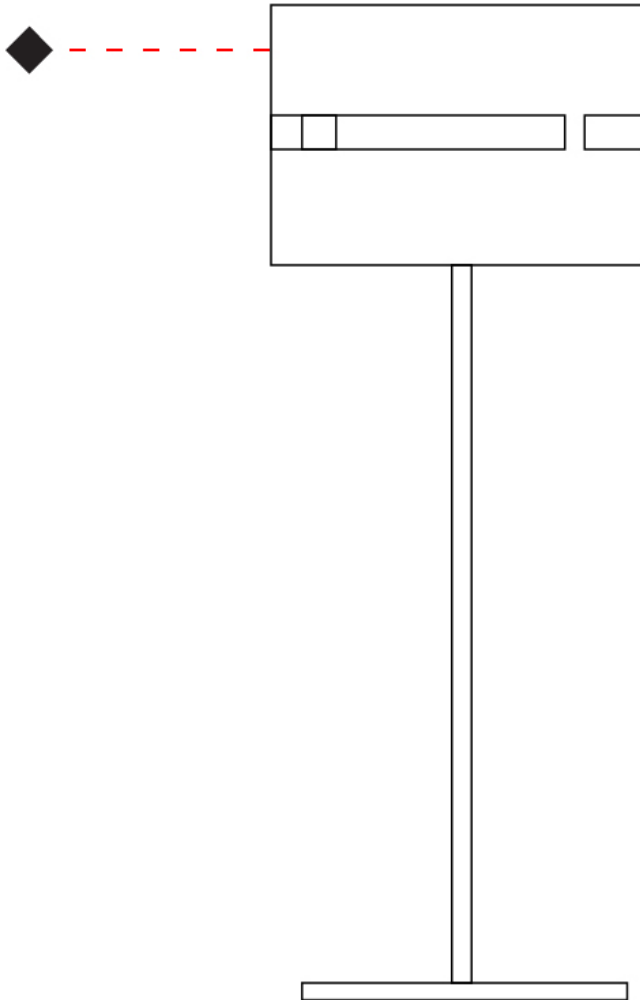

LUZ OCULTA METAL PORTABLE

D54025-

PROJECT

TYPE

SPECIFIER

QUANTITY

DATE