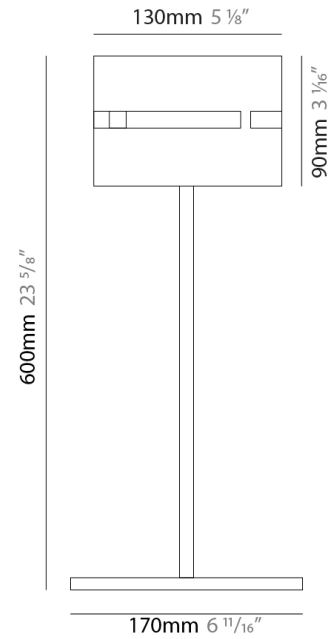

LUZ OCULTA METAL PORTABLE

D54026-

base number   Finish
Options

1. To build a product code in our configurator select the specify button on the base model # product page
2. To build a manual product code on this datasheet choose from the options listed below in blue font and add the suffix to the base model #

GENERAL

Series: Luz Oculta
Subseries: Luz Oculta Metal
Brand: Fambuena
Division: Design
Mounting Type: Portable
Mounting Location: Table
Subcategory: Table

PHYSICAL

Shape: Cylinder
Diameter (mm): 120
Diameter (in): 4 ¾
Height (mm): 500
Height (in): 19 11/16
Light Distribution: Direct / Indirect
Fixture Finish: [BRA](#) / [BRZ](#) / [ABR](#)
Fixture Material: Metal
Upon Request: Bolt Down

ELECTRICAL

Number of Lamps: 1
Lamp Type: LED Retrofit
Lamp Shape: T4
Bulb Included: Bulb Not Included
Max. Wattage Per Lamp (W): 5
Lamp Base: G9
Input Voltage (V): 120

RATINGS AND CERTIFICATIONS

Certified By: Certified for North American Standards
IP rating: IP20

PROJECT
TYPE
SPECIFIER
QUANTITY
DATE