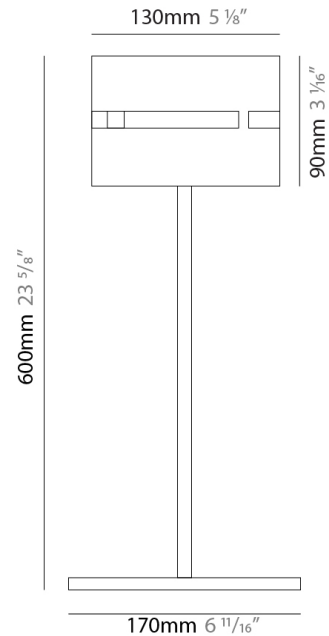

LUZ OCULTA METAL PORTABLE

D54026-

base number   Finish
Options

1. To build a product code in our configurator select the specify button on the base model # product page
2. To build a manual product code on this datasheet choose from the options listed below in blue font and add the suffix to the base model #

GENERAL

Series: Luz Oculta
Subseries: Luz Oculta Metal
Partner: Fambuena
Division: Design
Installation: Portable
Product Type: Table
Mounting Location: Table
Light Distribution: Direct / Indirect

PHYSICAL

Shape: Cylinder
Diameter (mm): 120
Diameter (in): 4 ³/₄
Height (mm): 500
Height (in): 19 ¹¹/₁₆
Fixture Finish: [BRA / BRZ / ABR](#)
Fixture Material: Metal
Upon Request: Bolt Down

ELECTRICAL

Number of Lamps: 1
Lamp Type: LED Retrofit
Lamp Shape: T4
Bulb Included: Bulb Not Included
Max. Wattage Per Lamp (W): 5
Lamp Base: G9
Input Voltage (V): 120

RATINGS AND CERTIFICATIONS

Certified By: Certified for North American Standards
IP rating: IP20

PROJECT
TYPE
SPECIFIER
QUANTITY
DATE