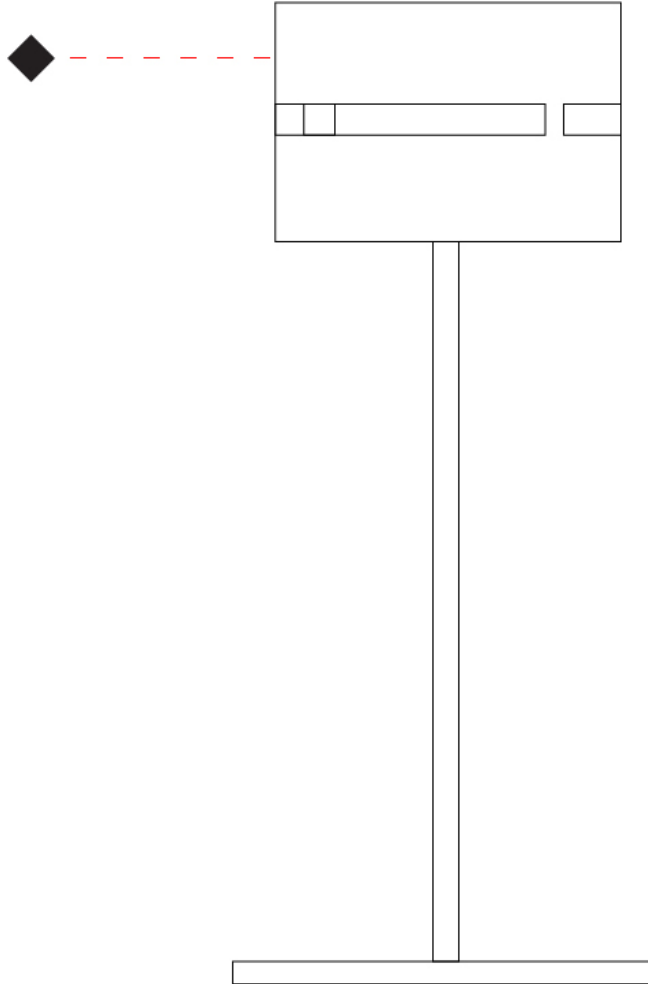

LUZ OCULTA METAL PORTABLE

D54026-

PROJECT

TYPE

SPECIFIER

QUANTITY

DATE

D