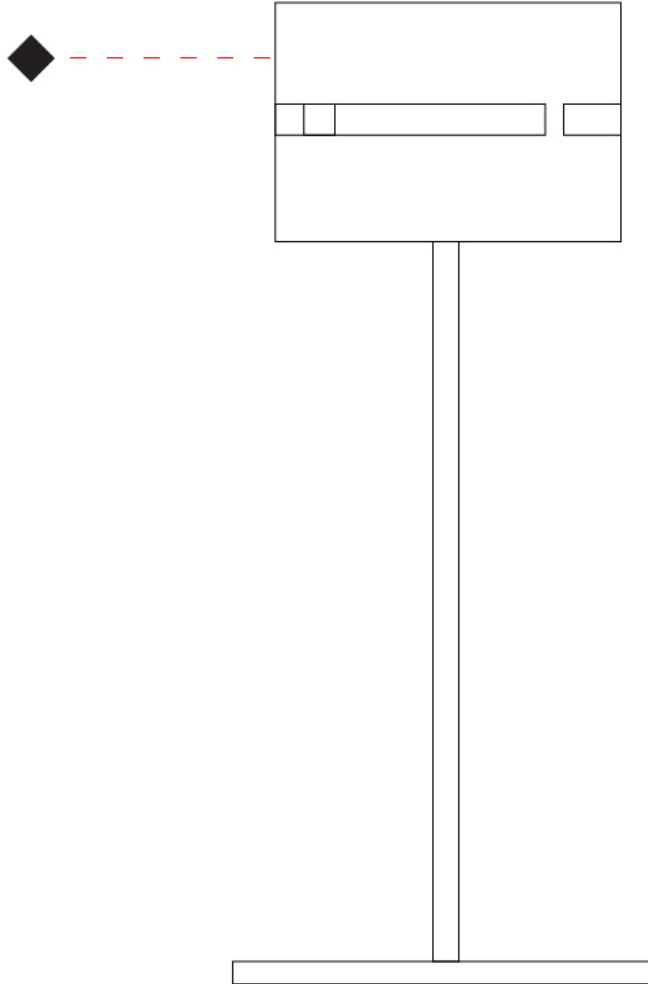

LUZ OCULTA METAL PORTABLE

D54026-

PROJECT

TYPE

SPECIFIER

QUANTITY

DATE