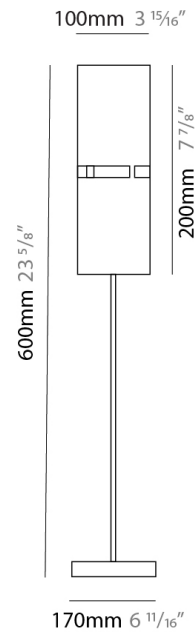

LUZ OCULTA METAL PORTABLE

D54027-

base number _____
Finish _____
Options _____

1. To build a product code in our configurator select the specify button on the base model # product page
2. To build a manual product code on this datasheet choose from the options listed below in blue font and add the suffix to the base model #

GENERAL

Series: Luz Oculta _____
Subseries: Luz Oculta Metal _____
Partner: Fambuena _____
Division: Design _____
Installation: Portable _____
Product Type: Table _____
Mounting Location: Table _____
Light Distribution: Direct / Indirect _____

PHYSICAL

Shape: Cylinder _____
Diameter (mm): 100 _____
Diameter (in): 3 ¹⁵/₁₆ _____
Height (mm): 600 _____
Height (in): 23 ⁵/₈ _____
Fixture Finish: [BRA / BRZ / ABR](#) _____
Fixture Material: Metal _____
Upon Request: Bolt Down _____

ELECTRICAL

Number of Lamps: 1 _____
Lamp Type: LED Retrofit _____
Lamp Shape: T4 _____
Bulb Included: Bulb Not Included _____
Max. Wattage Per Lamp (W): 5 _____
Lamp Base: G9 _____
Input Voltage (V): 120 _____

RATINGS AND CERTIFICATIONS

Certified By: Certified for North American Standards _____
IP rating: IP20 _____