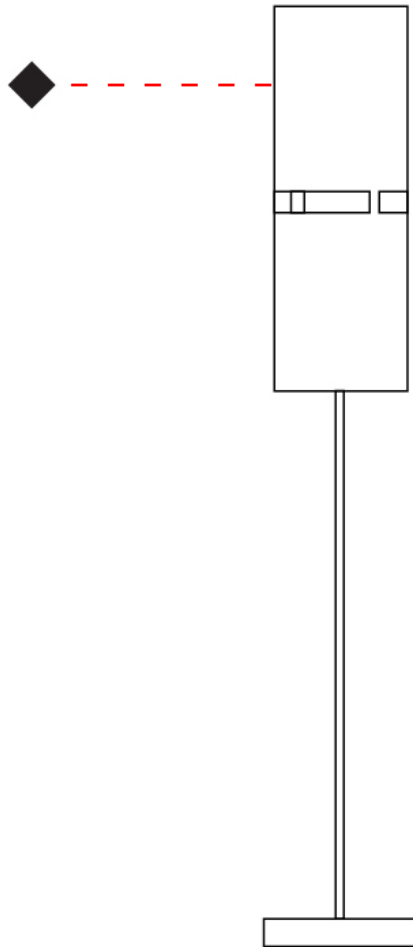

LUZ OCULTA METAL PORTABLE

D54027-

PROJECT

TYPE

SPECIFIER

QUANTITY

DATE

D