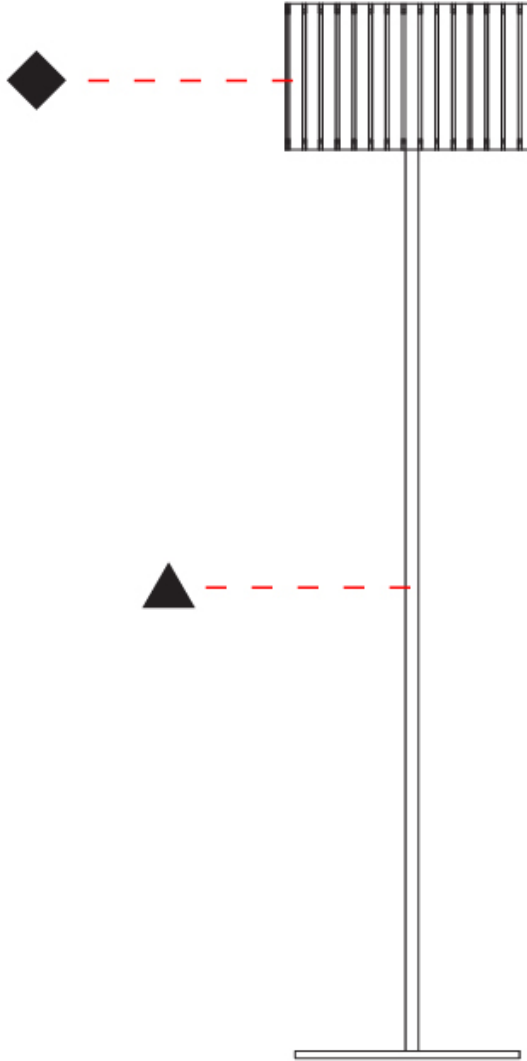

LUZ OCULTA WOOD PORTABLE

D54030-

PROJECT

TYPE

SPECIFIER

QUANTITY

DATE

D