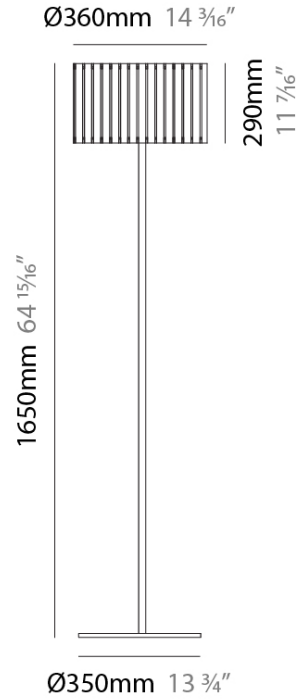

PROJECT	
TYPE	
SPECIFIER	
QUANTITY	
DATE	

LUZ OCULTA WOOD PORTABLE

D54030- -

base number	Finish Options	Finish Options

1. To build a product code in our configurator select the specify button on the base model # product page
2. To build a manual product code on this datasheet choose from the options listed below in blue font and add the suffix to the base model #

GENERAL

Series: Luz Oculta
Subseries: Luz Oculta Wood
Brand: Fambuena
Division: Design
Mounting Type: Portable
Mounting Location: Floor
Subcategory: Floor

PHYSICAL

Shape: Cylinder
Diameter (mm): 360
Diameter (in): 14 ³/₁₆
Height (mm): 1650
Height (in): 64 ¹⁵/₁₆
Light Distribution: Direct / Indirect
Fixture Finish: DOW / NAT
Holder Finish: BRA / BRZ
Fixture Material: Metal / Wood
Upon Request: Bolt Down

ELECTRICAL

Number of Lamps: 1
Lamp Type: LED Retrofit
Lamp Shape: A19
Bulb Included: Bulb Not Included
Max. Wattage Per Lamp (W): 7
Lamp Base: E26
Input Voltage (V): 120
Upon Request: 277Vac / GU24

RATINGS AND CERTIFICATIONS

Certified By: Certified for North American Standards
IP rating: IP20