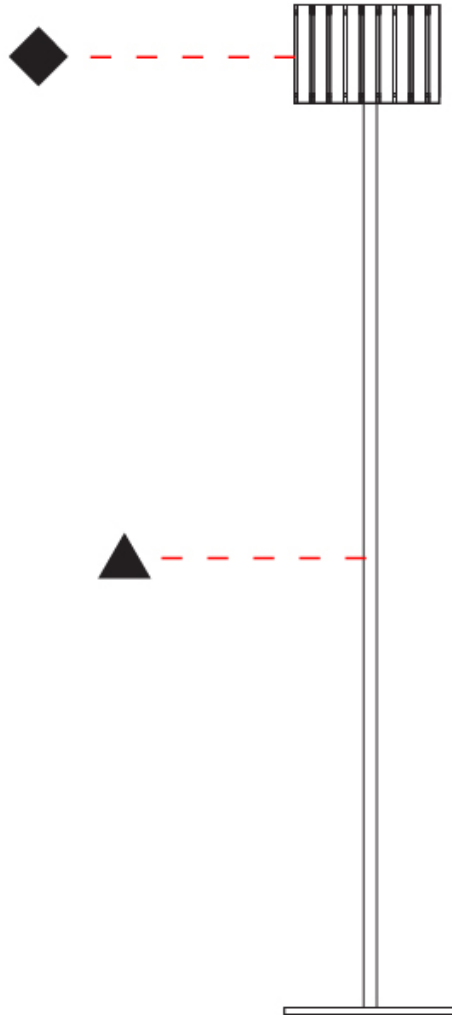

LUZ OCULTA WOOD PORTABLE

D54032-

PROJECT

TYPE

SPECIFIER

QUANTITY

DATE

D