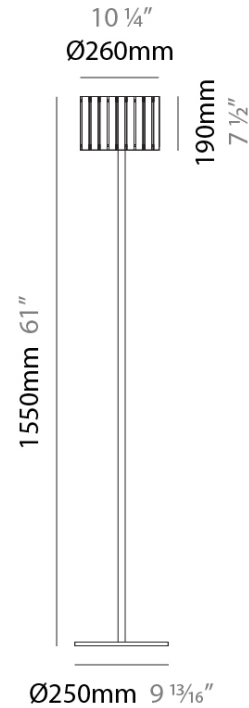

PROJECT	
TYPE	
SPECIFIER	
QUANTITY	
DATE	

LUZ OCULTA WOOD PORTABLE

D54032- -
base number   Finish Options   Finish Options

1. To build a product code in our configurator select the specify button on the base model # product page
2. To build a manual product code on this datasheet choose from the options listed below in blue font and add the suffix to the base model #

GENERAL

Series: Luz Oculta
Subseries: Luz Oculta Wood
Brand: Fambuena
Division: Design
Mounting Type: Portable
Mounting Location: Floor
Subcategory: Floor

PHYSICAL

Shape: Cylinder
Diameter (mm): 260
Diameter (in): 10 ¼
Height (mm): 1550
Height (in): 61
Light Distribution: Direct / Indirect
Fixture Finish: [DOW / NAT](#)
Holder Finish: [BRA / BRZ](#)
Fixture Material: Metal / Wood
Upon Request: Bolt Down

ELECTRICAL

Number of Lamps: 1
Lamp Type: LED Retrofit
Lamp Shape: B10
Bulb Included: Bulb Not Included
Max. Wattage Per Lamp (W): 4
Lamp Base: E12
Input Voltage (V): 120

RATINGS AND CERTIFICATIONS

Certified By: Certified for North American Standards
IP rating: IP20