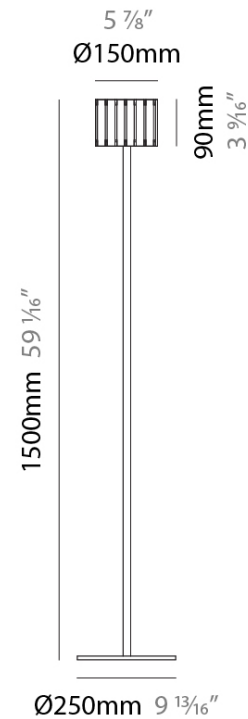

LUZ OCULTA WOOD PORTABLE

D54034- _____

base number Finish Options Finish Options

1. To build a product code in our configurator select the specify button on the base model # product page
2. To build a manual product code on this datasheet choose from the options listed below in blue font and add the suffix to the base model #

PHYSICAL

Shape: Cylinder
 Diameter (mm): 150
 Diameter (in): 5 7/8
 Height (mm): 1500
 Height (in): 59 1/16
 Fixture Finish: DOW / NAT
 Holder Finish: BRA / BRZ
 Fixture Material: Metal / Wood
 Primary Material: Wood
 Upon Request: Bolt Down

ELECTRICAL

Number of Lamps: 1
 Lamp Type: LED Retrofit
 Lamp Shape: T4
 Bulb Included: Bulb Not Included
 Max. Wattage Per Lamp (W): 3
 Lamp Base: G9
 Input Voltage (V): 120

RATINGS AND CERTIFICATIONS

Certified By: Certified for North American Standards
 IP rating: IP20