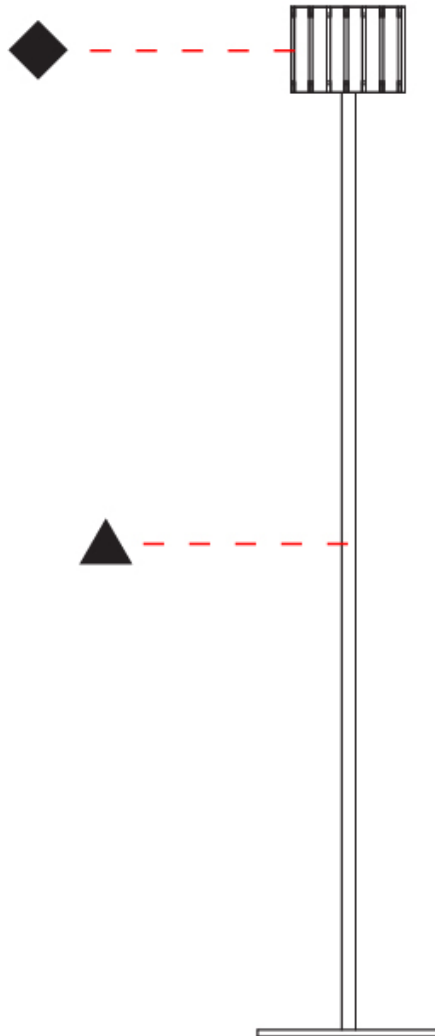

LUZ OCULTA WOOD PORTABLE

D54034-

PROJECT

TYPE

SPECIFIER

QUANTITY

DATE

D