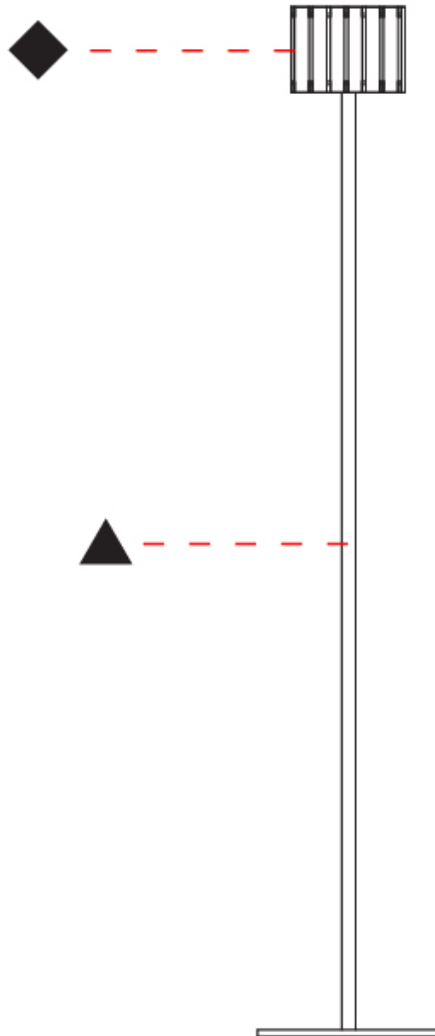

LUZ OCULTA WOOD PORTABLE

D54034-

PROJECT

TYPE

SPECIFIER

QUANTITY

DATE