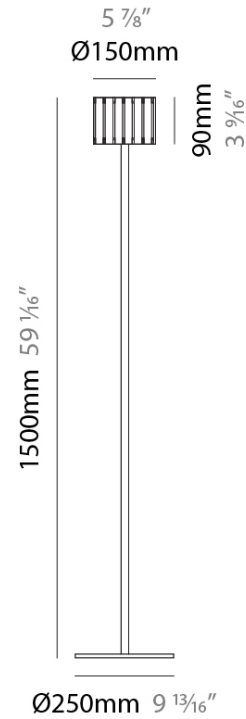

LUZ OCULTA WOOD PORTABLE

D54034- -

base number Finish Options Finish Options

1. To build a product code in our configurator select the specify button on the base model # product page
2. To build a manual product code on this datasheet choose from the options listed below in blue font and add the suffix to the base model #

GENERAL

Series: Luz Oculta
 Subseries: Luz Oculta Wood
 Brand: Fambuena
 Division: Design
 Mounting Type: Portable
 Mounting Location: Floor
 Subcategory: Floor

PHYSICAL

Shape: Cylinder
 Diameter (mm): 150
 Diameter (in): 5 7/8
 Height (mm): 1500
 Height (in): 59 1/16
 Light Distribution: Direct / Indirect
 Fixture Finish: DOW / NAT
 Holder Finish: BRA / BRZ
 Fixture Material: Metal / Wood
 Upon Request: Bolt Down

ELECTRICAL

Number of Lamps: 1
 Lamp Type: LED Retrofit
 Lamp Shape: T4
 Bulb Included: Bulb Not Included
 Max. Wattage Per Lamp (W): 3
 Lamp Base: G9
 Input Voltage (V): 120

RATINGS AND CERTIFICATIONS

Certified By: Certified for North American Standards
 IP rating: IP20