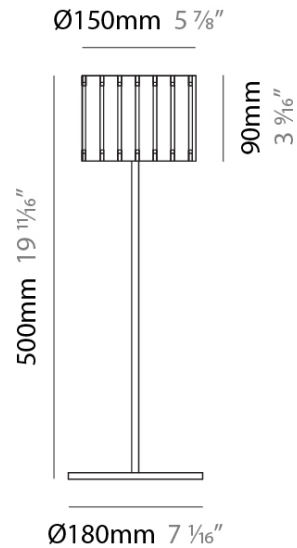

LUZ OCULTA WOOD PORTABLE

D54040- _____

base number   Finish Options   Finish Options

1. To build a product code in our configurator select the specify button on the base model # product page
2. To build a manual product code on this datasheet choose from the options listed below in blue font and add the suffix to the base model #

GENERAL

Series: Luz Oculta
Subseries: Luz Oculta Wood
Brand: Fambuena
Division: Design
Mounting Type: Portable
Mounting Location: Table
Subcategory: Table

PHYSICAL

Shape: Cylinder
Diameter (mm): 150
Diameter (in): 5 7/8
Height (mm): 500
Height (in): 19 11/16
Light Distribution: Direct / Indirect
Fixture Finish: DOW / NAT
Holder Finish: BRA / BRZ
Fixture Material: Metal / Wood
Upon Request: Bolt Down

ELECTRICAL

Number of Lamps: 1
Lamp Type: LED Retrofit
Lamp Shape: T4
Bulb Included: Bulb Not Included
Max. Wattage Per Lamp (W): 3
Lamp Base: G9
Input Voltage (V): 120

RATINGS AND CERTIFICATIONS

Certified By: Certified for North American Standards
IP rating: IP20

PROJECT	_____
TYPE	_____
SPECIFIER	_____
QUANTITY	_____
DATE	_____