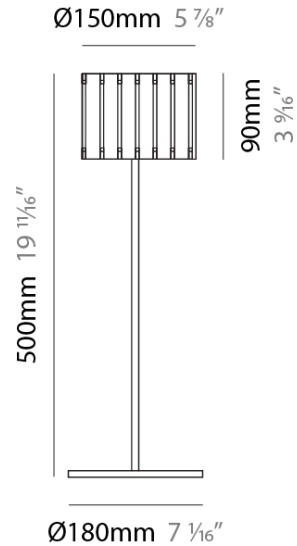

LUZ OCULTA WOOD PORTABLE

D54040- _____

base number   Finish Options   Finish Options

1. To build a product code in our configurator select the specify button on the base model # product page
2. To build a manual product code on this datasheet choose from the options listed below in blue font and add the suffix to the base model #

GENERAL

Series: Luz Oculta
Subseries: Luz Oculta Wood
Brand: Fambuena
Division: Design
Mounting Type: Portable
Mounting Location: Table
Subcategory: Table

PHYSICAL

Shape: Cylinder
Diameter (mm): 150
Diameter (in): 5 7/8
Height (mm): 500
Height (in): 19 11/16
Light Distribution: Direct / Indirect
Fixture Finish: DOW / NAT
Holder Finish: BRA / BRZ
Fixture Material: Metal / Wood
Upon Request: Bolt Down

ELECTRICAL

Number of Lamps: 1
Lamp Type: LED Retrofit
Lamp Shape: T4
Bulb Included: Bulb Not Included
Max. Wattage Per Lamp (W): 3
Lamp Base: G9
Input Voltage (V): 120

RATINGS AND CERTIFICATIONS

Certified By: Certified for North American Standards
IP rating: IP20

PROJECT
TYPE
SPECIFIER
QUANTITY
DATE