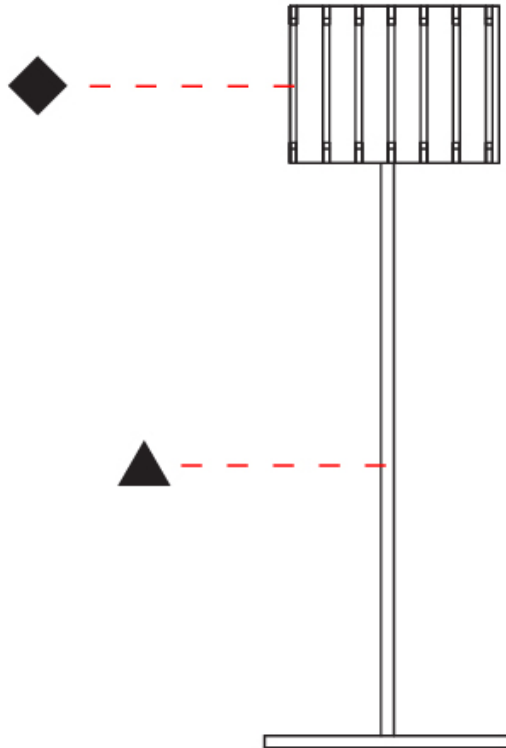

LUZ OCULTA WOOD PORTABLE

D54040-

PROJECT

TYPE

SPECIFIER

QUANTITY

DATE

D