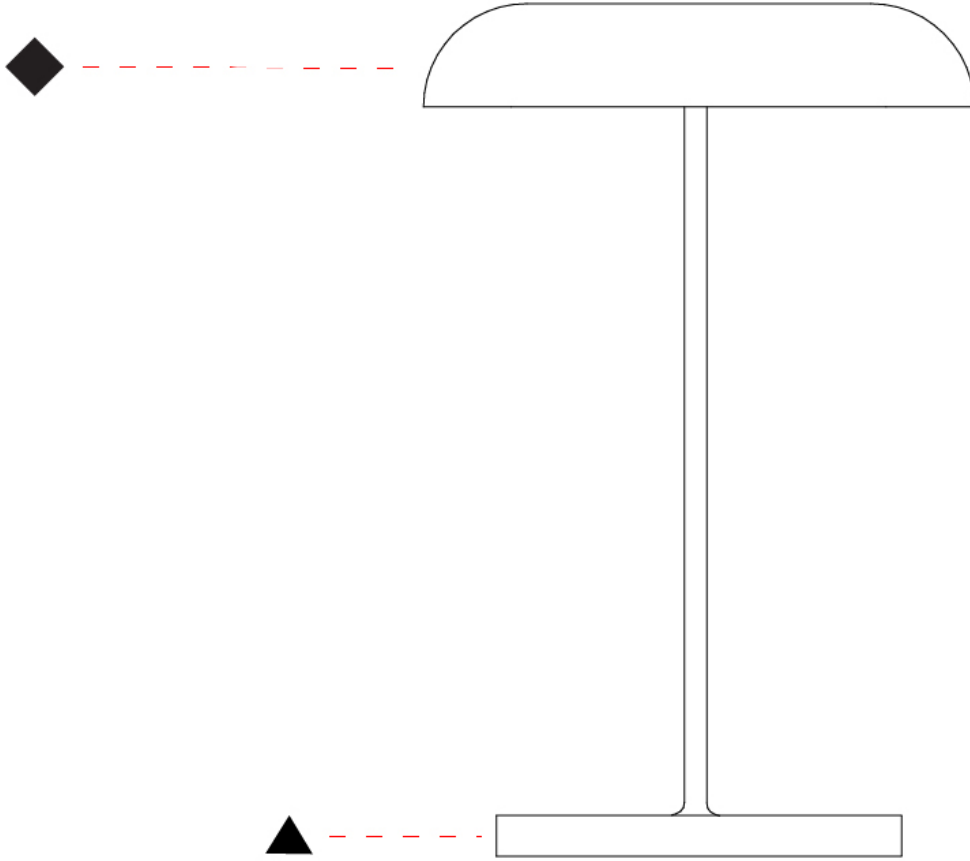

D54042-

PROJECT

TYPE

SPECIFIER

QUANTITY

DATE

D