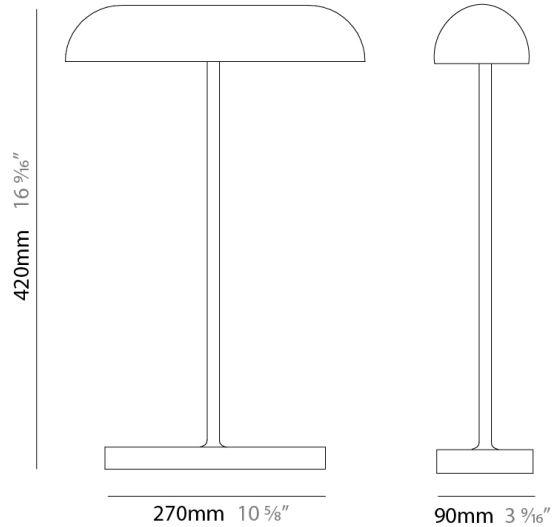

PROJECT _____
TYPE _____
SPECIFIER _____
QUANTITY _____
DATE _____

BOOK PORTABLE

D54042- _____
base number   Finish   Finish
                         Options   Options

1. To build a product code in our configurator select the specify button on the base model # product page
2. To build a manual product code on this datasheet choose from the options listed below in blue font and add the suffix to the base model #

GENERAL

Series: Book _____
Brand: Fambuena _____
Division: Design _____
Mounting Type: Portable _____
Mounting Location: Table _____
Subcategory: Task _____

PHYSICAL

Shape: Oval _____
Diameter (mm): 270 _____
Diameter (in): 10 ⁵/₈ _____
Height (mm): 420 _____
Height (in): 16 ³/₁₆ _____
Light Distribution: Direct _____
Fixture Finish: [BRA_WHM](#) / [BRA_BLM](#) / [PWT_WHM](#) / [PWT_BLM](#) _____
Fixture Material: Metal / Marble _____
Upon Request: Bolt Down _____

ELECTRICAL

Number of Lamps: 2 _____
Lamp Type: LED Retrofit _____
Lamp Shape: T4 _____
Bulb Included: Bulb Not Included _____
Total Output Wattage (W): 6 _____
Max. Wattage Per Lamp (W): 3 _____
Lamp Base: G9 _____
Input Voltage (V): 120 _____

RATINGS AND CERTIFICATIONS

Certified By: Certified for North American Standards _____
IP rating: IP20 _____