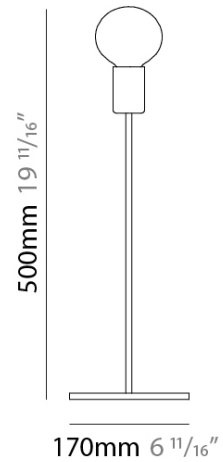

SPHERE PORTABLE

D54044-

base number   Finish
Options

1. To build a product code in our configurator select the specify button on the base model # product page
2. To build a manual product code on this datasheet choose from the options listed below in blue font and add the suffix to the base model #

GENERAL

Series: Sphere
Partner: Fambuena
Division: Design
Installation: Portable
Product Type: Table
Mounting Location: Table

PHYSICAL

Shape: Oval
Diameter (mm): 180
Diameter (in): 7 ¹/₁₆
Height (mm): 500
Height (in): 19 ¹¹/₁₆
Fixture Finish: [BRA / BRZ / PWT](#)
Fixture Material: Metal
Upon Request: Bolt Down

ELECTRICAL

Number of Lamps: 1
Lamp Type: LED Retrofit
Lamp Shape: G30
Bulb Included: Bulb Not Included
Max. Wattage Per Lamp (W): 6
Lamp Base: E26
Input Voltage (V): 120
Upon Request: 277Vac / GU24

RATINGS AND CERTIFICATIONS

Certified By: Certified for North American Standards
IP rating: IP20

PROJECT	_____
TYPE	_____
SPECIFIER	_____
QUANTITY	_____
DATE	_____