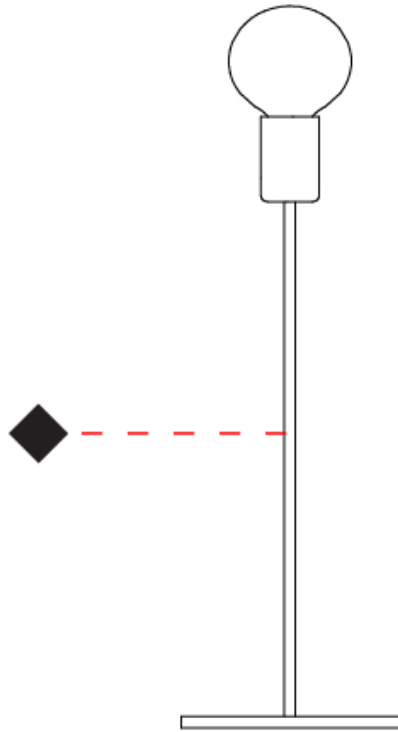

SPHERE PORTABLE

D54044-

PROJECT	_____
TYPE	_____
SPECIFIER	_____
QUANTITY	_____
DATE	_____