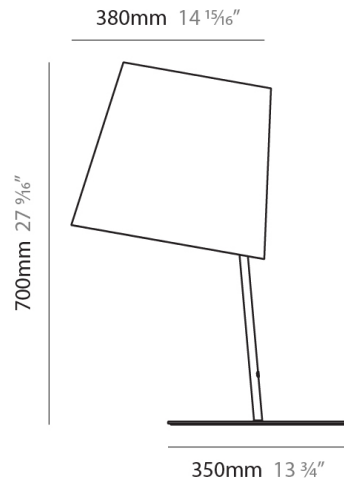

EXCENTRICA PORTABLE

D54046- _____ - _____

base number   Finish Options   Finish Options

1. To build a product code in our configurator select the specify button on the base model # product page
2. To build a manual product code on this datasheet choose from the options listed below in blue font and add the suffix to the base model #

GENERAL

Series: Excentrica
Brand: Fambuena
Division: Design
Mounting Type: Portable
Mounting Location: Table
Subcategory: Table

PHYSICAL

Shape: Cylinder
Diameter (mm): 380
Diameter (in): 14 ¹⁵/₁₆
Height (mm): 700
Height (in): 27 ⁹/₁₆
Light Distribution: Direct
Diffuser: Cotton Shade
Fixture Finish: BRA / PWT
Holder Finish: BLM / WHM
Fixture Material: Metal / Marble
Upon Request: Bolt Down

ELECTRICAL

Number of Lamps: 1
Lamp Type: LED Retrofit
Lamp Shape: A19
Bulb Included: Bulb Not Included
Max. Wattage Per Lamp (W): 7
Lamp Base: E26
Input Voltage (V): 120
Upon Request: 277Vac / GU24

RATINGS AND CERTIFICATIONS

Certified By: Certified for North American Standards
IP rating: IP20

PROJECT _____
TYPE _____
SPECIFIER _____
QUANTITY _____
DATE _____