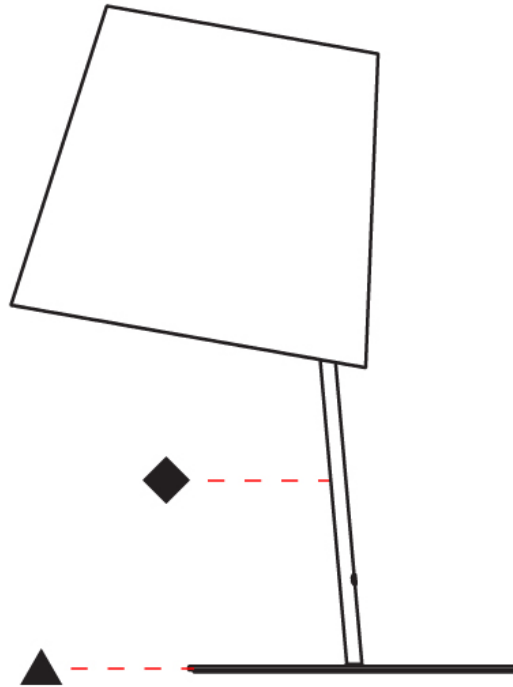

D54046-

PROJECT

TYPE

SPECIFIER

QUANTITY

DATE

D