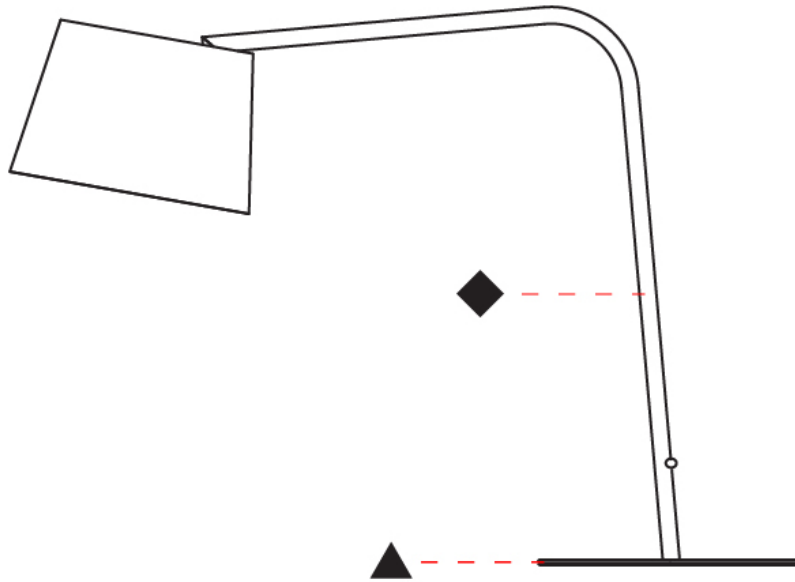

D54048-

PROJECT

TYPE

SPECIFIER

QUANTITY

DATE

D