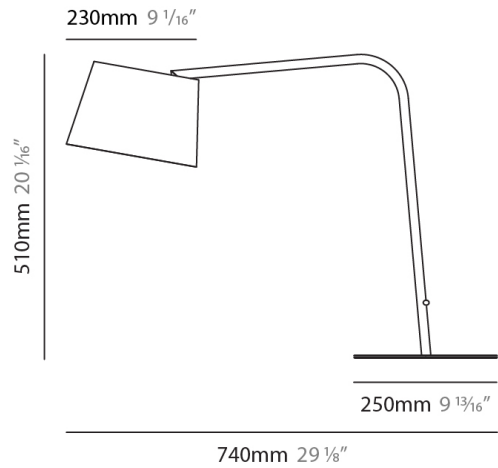

EXCENTRICA PORTABLE

D54048- _____

base number   Finish Options   Finish Options

PROJECT
TYPE
SPECIFIER
QUANTITY
DATE

1. To build a product code in our configurator select the specify button on the base model # product page
2. To build a manual product code on this datasheet choose from the options listed below in blue font and add the suffix to the base model #

GENERAL

Series: Excentrica
Brand: Fambuena
Division: Design
Mounting Type: Portable
Mounting Location: Table
Subcategory: Table

PHYSICAL

Shape: Cylinder
Diameter (mm): 230
Diameter (in): 9 1/16
Height (mm): 510
Height (in): 20 1/16
Extension (mm): 740
Extension (in): 29 1/8
Light Distribution: Direct
Diffuser: Cotton Shade
Fixture Finish: BRA / PWT
Holder Finish: BLM / WHM
Fixture Material: Metal / Marble
Upon Request: Bolt Down

ELECTRICAL

Number of Lamps: 1
Lamp Type: LED Retrofit
Lamp Shape: B10
Bulb Included: Bulb Not Included
Max. Wattage Per Lamp (W): 4
Lamp Base: E12
Input Voltage (V): 120

RATINGS AND CERTIFICATIONS

Certified By: Certified for North American Standards
IP rating: IP20