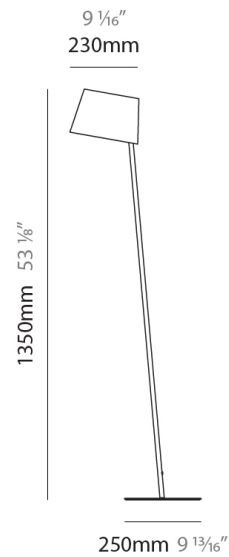

EXCENTRICA PORTABLE

D54051- _____ - _____
base number   Finish   Finish
                         Options   Options

1. To build a product code in our configurator select the specify button on the base model # product page
2. To build a manual product code on this datasheet choose from the options listed below in blue font and add the suffix to the base model #

GENERAL

Series: Excentrica _____
Brand: Fambuena _____
Division: Design _____
Mounting Type: Portable _____
Mounting Location: Floor _____
Subcategory: Floor _____

PHYSICAL

Shape: Cylinder _____
Diameter (mm): 230 _____
Diameter (in): 9 ¹/₁₆ _____
Height (mm): 1350 _____
Height (in): 53 ¹/₈ _____
Light Distribution: Direct _____
Diffuser: Cotton Shade _____
Fixture Finish: [BRA / PWT](#) _____
Holder Finish: [BLM / WHM](#) _____
Fixture Material: Metal / Marble _____

ELECTRICAL

Number of Lamps: 1 _____
Lamp Type: LED Retrofit _____
Lamp Shape: B10 _____
Bulb Included: Bulb Not Included _____
Max. Wattage Per Lamp (W): 4 _____
Lamp Base: E12 _____
Input Voltage (V): 120 _____

RATINGS AND CERTIFICATIONS

Certified By: Certified for North American Standards _____
IP rating: IP20 _____

PROJECT
TYPE
SPECIFIER
QUANTITY
DATE