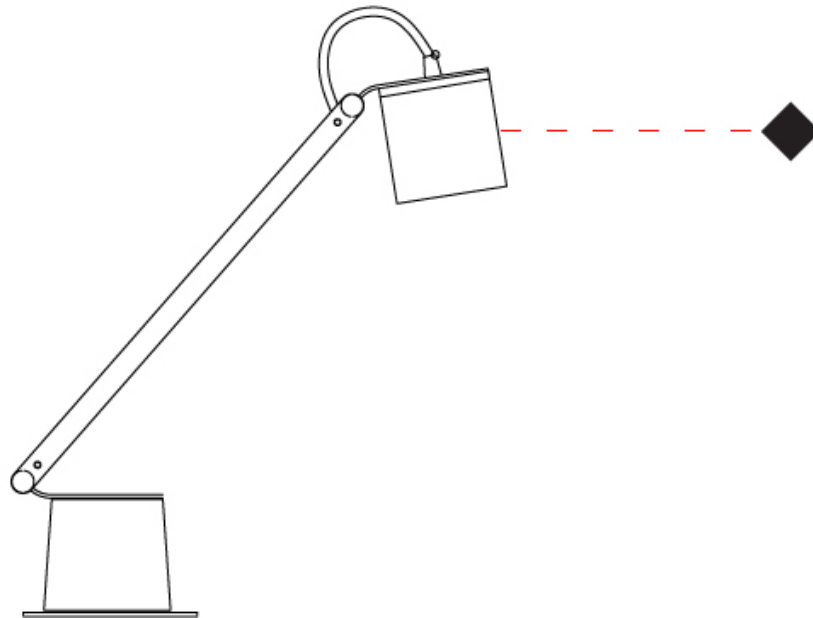

PLUME PORTABLE

D54052

PROJECT	_____
TYPE	_____
SPECIFIER	_____
QUANTITY	_____
DATE	_____

LEGEND

	floor-mounted		pivotal		special LED (upon request) RGB, RGBW, tunable, gold+, meat+, art+, fashion+
	wall and ceiling: recessed and surface mounted		rotating		warm dim / natural dimming LED
	ceiling-mounted and wall-mounted		illuminate tilted		rechargeable battery powered
	wall-mounted		color of suspension cable		fixture with natural vivid LED (upon request)
	omni-directional light distribution		length of suspension cable		color rendering index
	direct light distribution		reflector degree selection		color temperature
	direct/indirect light distribution		super spot		lumen (luminous flux)
	indirect light distribution		lens		efficacy (lumens per watt)
	asymmetric light distribution		lens pack		Unified Glare Rating (UGR) range from 5-40
	aura light distribution		shine ring		marine grade (AISI 316 stainless steel)
	round wall or ceiling cut-out		integrated shine ring with diffuser		walk on
	square wall or ceiling cut-out		free individual colors 01-29		drive on
	the supplied jig specifies the cutout dimensions		individual colors: 00 (free of charge), 01-25 (extra charge)		Dark Sky Compliance
	minimum distance (meters) lamp - object		luminaire part to be colored (F1)		Americans with Disabilities Act (less than 4" off the wall located between 27"-84" from floor)
	recessed depth		luminaire part to be colored (F2)		lamp protected against explosion
	ceiling thickness in mm		luminaire part to be colored (F3)		blown glass using traditional methods by master glass blower
	ceiling thickness selection		luminaire part to be colored (F4)		acoustic material
	dimmable DP (phase), DV (0-10V), DD (dali), DS (step-dim)		luminaire part to be colored (F5)		protection class I, protection insulation
	included or excluded LED driver/transformer/control gear		color of 3-circuit adaptor		protection class II, protection insulation
	separately switchable		indirect diffuser		ETL Certified to UL and CSA Standards
	sensor		direct diffuser		UL Certified to UL and CSA Standards
	remote control		ball-proof (upon request)		CSA Certified to UL and CSA Standards
	available upon request		accessory		Certified for North American Standards