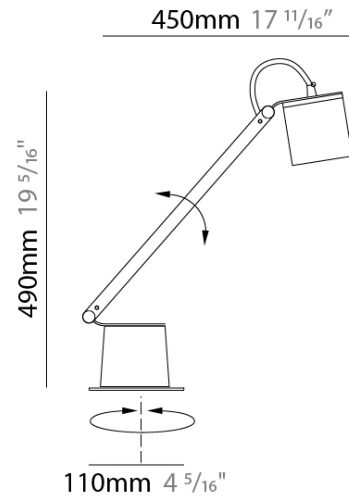

GENERAL

Series: Plume
 Partner: Fambuena
 Division: Design
 Installation: Portable
 Product Type: Table
 Mounting Location: Table
 Light Distribution: Direct

PHYSICAL

Shape: Abstract
 Diameter (mm): 250
 Diameter (in): 9 ¹³/₁₆
 Length (mm): 450
 Length (in): 17 ¹¹/₁₆
 Height (mm): 490
 Height (in): 19 ⁵/₁₆
 Fixture Material: Metal / Wood

ELECTRICAL

Number of Lamps: 1
 Lamp Type: LED Retrofit
 Lamp Shape: T4
 Bulb Included: Bulb Not Included
 Max. Wattage Per Lamp (W): 3
 Lamp Base: G9
 Input Voltage (V): 120

RATINGS AND CERTIFICATIONS

Certified By: Certified for North American Standards
 IP rating: IP20

IP RATING

	protected against ingress of solid bodies greater than 12.5mm (finger)
	protected against ingress of solid bodies greater than 2.5mm protected against sprays of water up to 60 degrees from the vertical (rain)
	protected against ingress of solid bodies greater than 1mm (wire) no protection against the ingress of moisture
	protected against ingress of solid bodies greater than 1mm (wire) protected against sprays of water up to 60 degrees from the vertical (rain)
	protected against ingress of solid bodies greater than 1mm (wire) protected against water splashed from all directions
	protected against limited ingress of dust (wet rooms/covered outdoor areas) protected against water splashed from all directions
	protected against ingress of dust protected against jets of water
	protected against ingress of dust protected against powerful jets of water or heavy seas
	protected against ingress of dust protected against immersion of water between 15cm - 1m for 30 minutes
	protected against ingress of dust protected against immersion of water under pressure for long periods