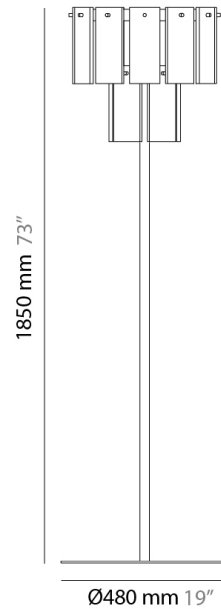

PROJECT	
TYPE	
SPECIFIER	
QUANTITY	
DATE	

QUARZ PORTABLE

D54055- _____
base number   Finish   Finish
                         Options   Options

1. To build a product code in our configurator select the specify button on the base model # product page
2. To build a manual product code on this datasheet choose from the options listed below in blue font and add the suffix to the base model #

GENERAL
Series: Quarz
Partner: Fambuena
Division: Design
Installation: Portable
Product Type: Floor
Mounting Location: Floor

PHYSICAL
Shape: Abstract
Diameter (mm): 480
Diameter (in): 19
Height (mm): 1850
Height (in): 73
Fixture Finish: WHA / OAK / DOW
Holder Finish: BRA / PWT
Fixture Material: Alabaster / Metal
Primary Material: Alabaster

ELECTRICAL
Number of Lamps: 1
Lamp Type: LED Retrofit
Lamp Shape: A19
Bulb Included: Bulb Not Included
Max. Wattage Per Lamp (W): 11
Lamp Base: E26
Input Voltage (V): 120
Upon Request: 277Vac / GU24

RATINGS AND CERTIFICATIONS
Certified By: Certified for North American Standards
IP rating: IP20