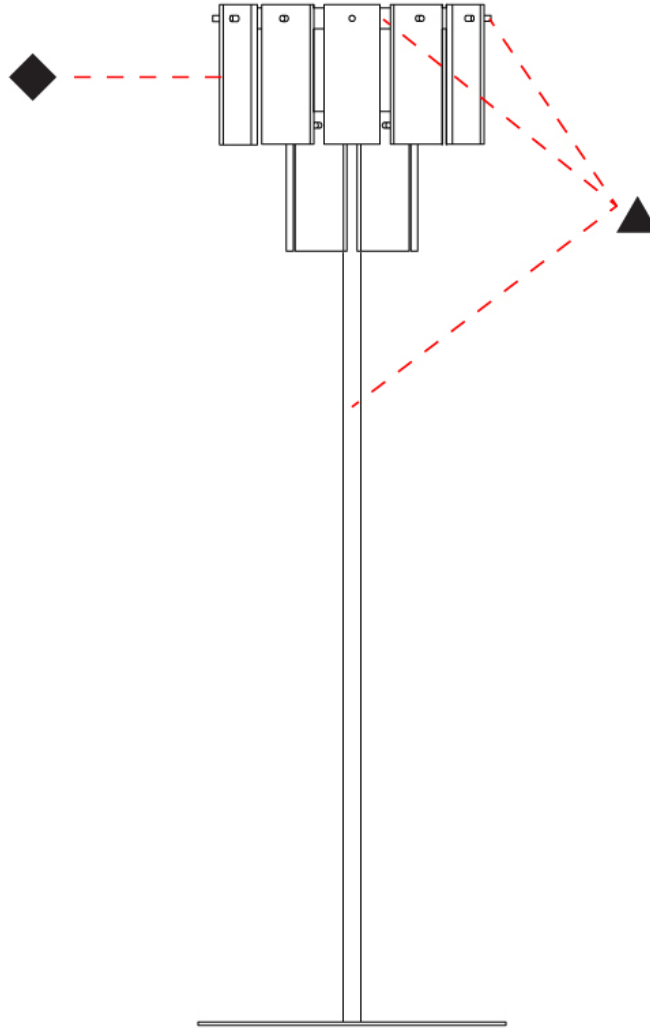

D54055-

PROJECT _____

TYPE _____

SPECIFIER _____

QUANTITY _____

DATE _____

D