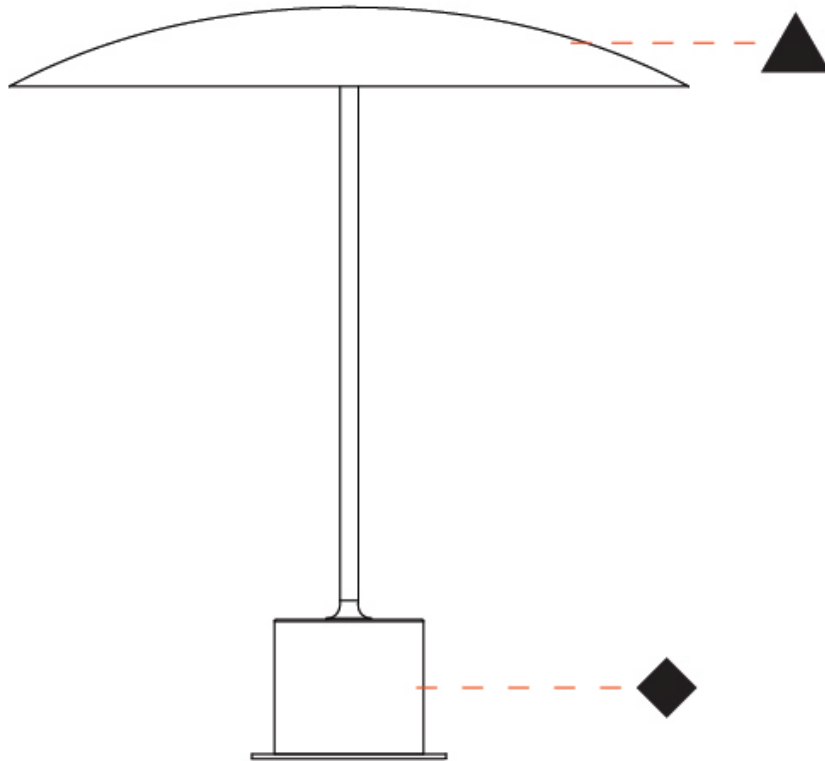

DRUMS PORTABLE

D54056-

PROJECT	_____
TYPE	_____
SPECIFIER	_____
QUANTITY	_____
DATE	_____

D