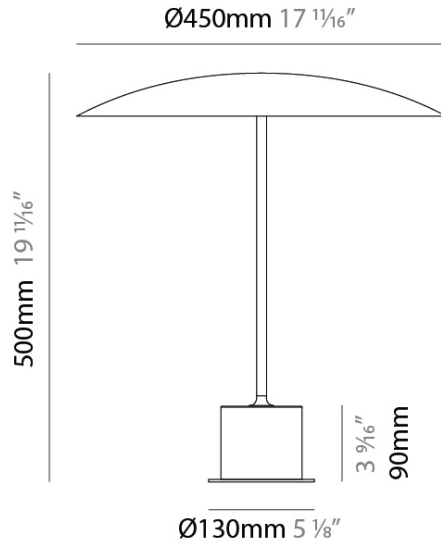

DRUMS PORTABLE

D54056- _____

base number   Finish Options   Finish Options

1. To build a product code in our configurator select the specify button on the base model # product page
2. To build a manual product code on this datasheet choose from the options listed below in blue font and add the suffix to the base model #

GENERAL

Series: Drums
Partner: Fambuena
Division: Design
Installation: Portable
Product Type: Table
Mounting Location: Table
Light Distribution: Direct

PHYSICAL

Shape: Abstract
Diameter (mm): 450
Diameter (in): 17 11/16
Height (mm): 500
Height (in): 19 11/16
Weight (kg): 3.25
Diffuser: Satin Pryex Tube
Fixture Finish: [BRA](#) / [PEW](#) / [BCH](#) / [BRZ](#)
Holder Finish: [BLM](#) / [BRM](#) / [GRM](#) / [WHM](#)
Fixture Material: Metal / Marble

ELECTRICAL

Number of Lamps: 2
Lamp Type: LED Retrofit
Lamp Shape: T4
Bulb Included: Bulb Not Included
Total Output Wattage (W): 6
Max. Wattage Per Lamp (W): 3
Lamp Base: G9
Input Voltage (V): 120

RATINGS AND CERTIFICATIONS

Certified By: Certified for North American Standards
IP rating: IP20

PROJECT
TYPE
SPECIFIER
QUANTITY
DATE