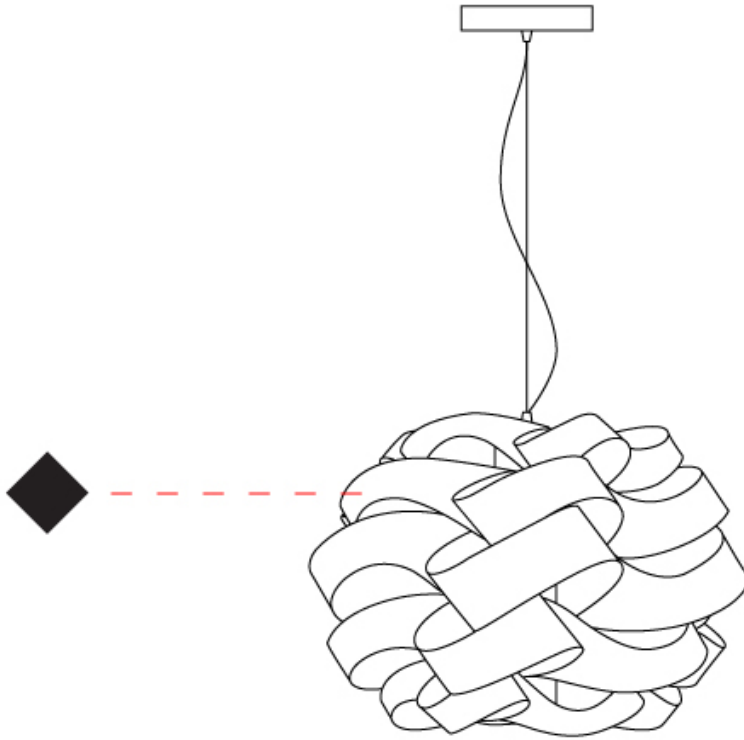

D61003-

PROJECT	_____
TYPE	_____
SPECIFIER	_____
QUANTITY	_____
DATE	_____