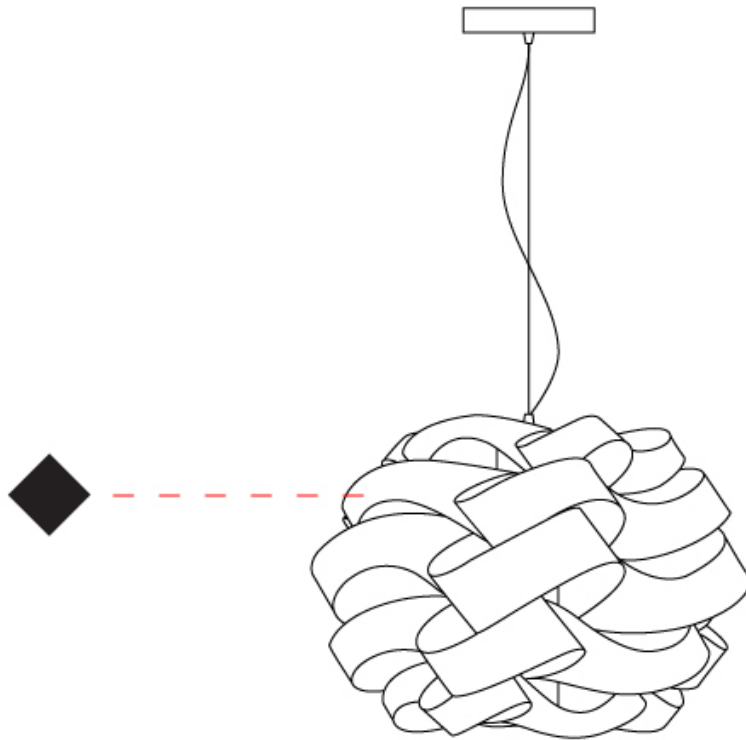

D61003-

PROJECT	_____
TYPE	_____
SPECIFIER	_____
QUANTITY	_____
DATE	_____