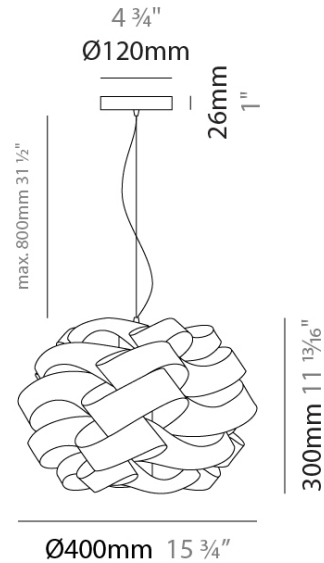

SKYLINE SUSPENSION

D61003-

base number   Finish
Options

1. To build a product code in our configurator select the specify button on the base model # product page
2. To build a manual product code on this datasheet choose from the options listed below in blue font and add the suffix to the base model #

GENERAL

Series: Skyline
Partner: Linea Zero
Division: Design
Installation: Suspension
Product Type: Pendant
Mounting Location: Ceiling

PHYSICAL

Shape: Round
Diameter (mm): 400
Diameter (in): 15 3/4
Height (mm): 300
Height (in): 11 13/16
Max. Overall Height (mm): 1100
Max. Overall Height (in): 43 7/16
Weight (kg): 1.98
Weight (lbs): 4.37
Diffuser: Polilux™ Shade - See Finish Options
Fixture Finish: WHI / BLK / SIL / NGD / COP / PKM
Fixture Material: Polilux™/ Metal holder
Primary Material: Non-Static Polilux

ELECTRICAL

Number of Lamps: 1
Lamp Type: LED Retrofit
Bulb Included: Bulb Not Included
Max. Wattage Per Lamp (W): 7
Lamp Base: E26
Input Voltage (V): 120
Upon Request: 277Vac / GU24

RATINGS AND CERTIFICATIONS

Certified By: Certified for North American Standards
IP rating: IP20

PROJECT	_____
TYPE	_____
SPECIFIER	_____
QUANTITY	_____
DATE	_____