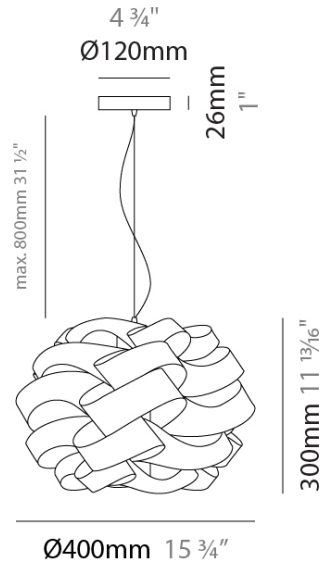

SKYLINE SUSPENSION

D61003-

base number   Finish
Options

1. To build a product code in our configurator select the specify button on the base model # product page
2. To build a manual product code on this datasheet choose from the options listed below in blue font and add the suffix to the base model #

GENERAL

Series: Skyline
Partner: Linea Zero
Division: Design
Installation: Suspension
Product Type: Pendant
Mounting Location: Ceiling

PHYSICAL

Shape: Round
Diameter (mm): 400
Diameter (in): 15 3/4
Height (mm): 300
Height (in): 11 13/16
Max. Overall Height (mm): 1100
Max. Overall Height (in): 43 7/16
Weight (kg): 1.98
Weight (lbs): 4.37
Diffuser: Polilux™ Shade - See Finish Options
Fixture Finish: WHI / BLK / SIL / NGD / COP / PKM
Fixture Material: Polilux™/ Metal holder
Primary Material: Non-Static Polilux

ELECTRICAL

Number of Lamps: 1
Lamp Type: LED Retrofit
Bulb Included: Bulb Not Included
Max. Wattage Per Lamp (W): 7
Lamp Base: E26
Input Voltage (V): 120
Upon Request: 277Vac / GU24

RATINGS AND CERTIFICATIONS

Certified By: Certified for North American Standards
IP rating: IP20

PROJECT	_____
TYPE	_____
SPECIFIER	_____
QUANTITY	_____
DATE	_____