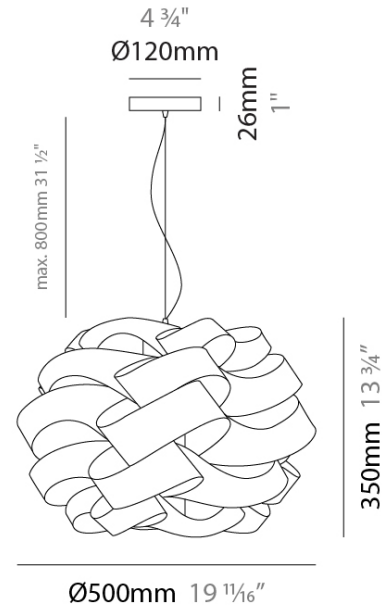

SKYLINE SUSPENSION

D61004-

base number   Finish
Options

1. To build a product code in our configurator select the specify button on the base model # product page
2. To build a manual product code on this datasheet choose from the options listed below in blue font and add the suffix to the base model #

GENERAL

Series: Skyline
Partner: Linea Zero
Division: Design
Installation: Suspension
Product Type: Pendant
Mounting Location: Ceiling

PHYSICAL

Shape: Round
Diameter (mm): 500
Diameter (in): 19 11/16
Height (mm): 350
Height (in): 13 3/4
Max. Overall Height (mm): 1150
Max. Overall Height (in): 45 1/4
Diffuser: Polilux™ Shade - See Finish Options
Fixture Finish: WHI / BLK / SIL / NGD / COP / PKM
Fixture Material: Polilux™ / Metal holder
Primary Material: Non-Static Polilux
Cable Details: Cable length 31" - Transparent

ELECTRICAL

Number of Lamps: 1
Lamp Type: LED Retrofit
Bulb Included: Bulb Not Included
Max. Wattage Per Lamp (W): 7
Lamp Base: E26
Input Voltage (V): 120
Upon Request: 277Vac / GU24

RATINGS AND CERTIFICATIONS

Certified By: Certified for North American Standards
IP rating: IP20

PROJECT	_____
TYPE	_____
SPECIFIER	_____
QUANTITY	_____
DATE	_____