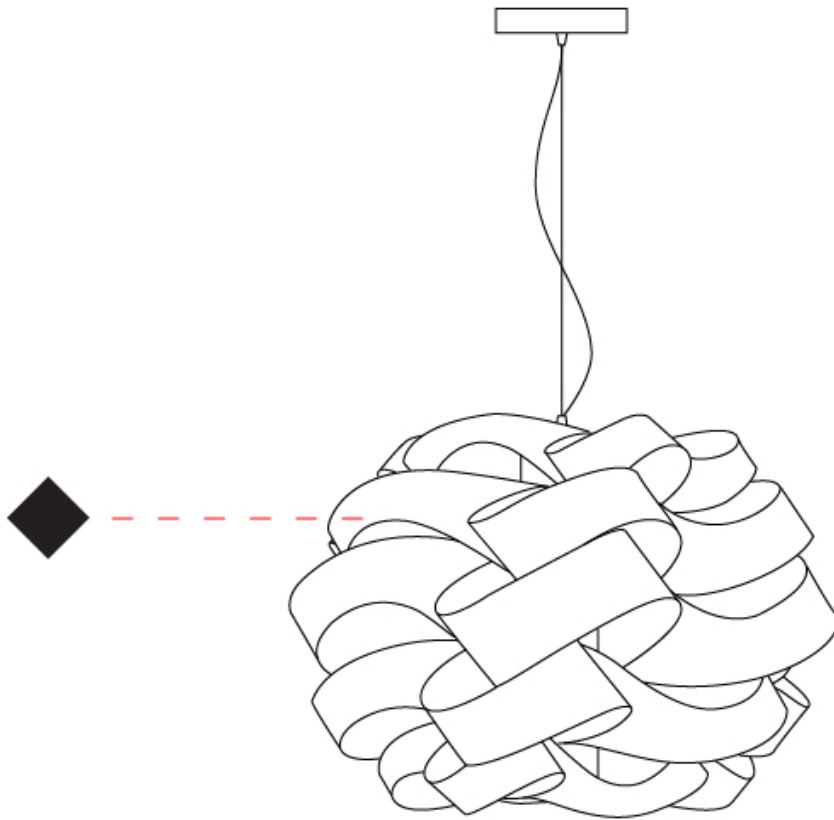

SKYLINE SUSPENSION

D61004-

PROJECT

TYPE

SPECIFIER

QUANTITY

DATE

D