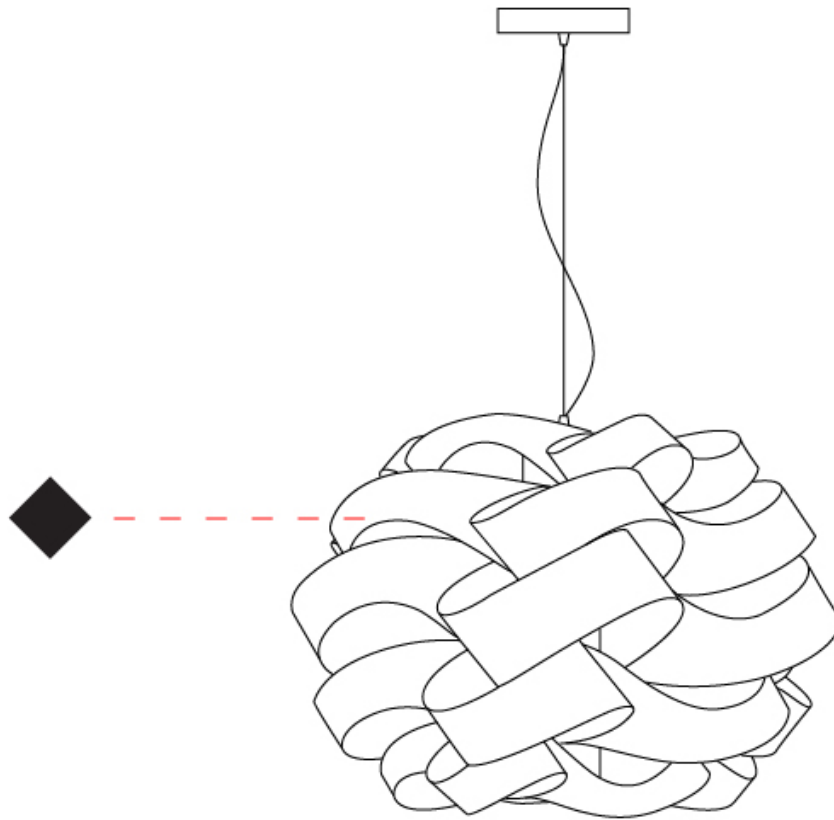

D61004-

PROJECT

TYPE

SPECIFIER

QUANTITY

DATE

D