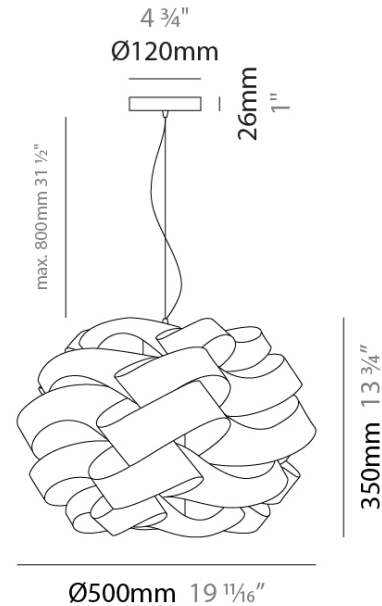

SKYLINE SUSPENSION

D61004-

base number   Finish Options

1. To build a product code in our configurator select the specify button on the base model # product page
2. To build a manual product code on this datasheet choose from the options listed below in blue font and add the suffix to the base model #

GENERAL

Series: Skyline
Brand: Linea Zero
Division: Design
Mounting Type: Suspension
Mounting Location: Ceiling
Subcategory: Pendant

PHYSICAL

Shape: Round
Diameter (mm): 500
Diameter (in): 19 11/16
Height (mm): 350
Height (in): 13 3/4
Max. Overall Height (mm): 1150
Max. Overall Height (in): 45 1/4
Light Distribution: Omnidirectional
Diffuser: Polilux™ Shade - See Finish Options
Fixture Finish: WHI / BLK / SIL / NGD / COP / PKM
Fixture Material: Polilux™ / Metal holder
Cable Details: Cable length 31" - Transparent

ELECTRICAL

Number of Lamps: 1
Lamp Type: LED Retrofit
Bulb Included: Bulb Not Included
Max. Wattage Per Lamp (W): 7
Lamp Base: E26
Input Voltage (V): 120
Upon Request: 277Vac / GU24

RATINGS AND CERTIFICATIONS

Certified By: Certified for North American Standards
IP rating: IP20

PROJECT
TYPE
SPECIFIER
QUANTITY
DATE