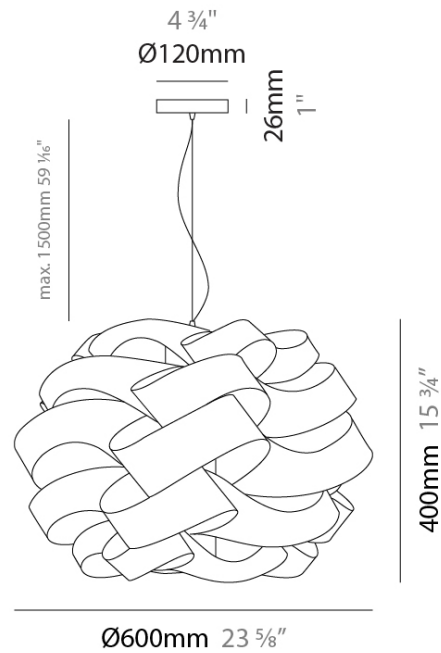

SKYLINE SUSPENSION

D61005-

base number   Finish
Options

1. To build a product code in our configurator select the specify button on the base model # product page
2. To build a manual product code on this datasheet choose from the options listed below in blue font and add the suffix to the base model #

GENERAL

Series: Skyline
Partner: Linea Zero
Division: Design
Installation: Suspension
Product Type: Pendant
Mounting Location: Ceiling

PHYSICAL

Shape: Round
Diameter (mm): 600
Diameter (in): 23 5/8
Height (mm): 400
Height (in): 15 3/4
Max. Overall Height (mm): 1900
Max. Overall Height (in): 74 13/16
Diffuser: Polilux™ Shade - See Finish Options
Fixture Finish: [WHI](#) / [BLK](#) / [SIL](#) / [NGD](#) / [COP](#) / [PKM](#)
Fixture Material: Polilux™/ Metal holder
Primary Material: Non-Static Polilux

ELECTRICAL

Number of Lamps: 2
Lamp Type: LED Retrofit
Bulb Included: Bulb Not Included
Max. Wattage Per Lamp (W): 7
Lamp Base: E26
Input Voltage (V): 120
Upon Request: 277Vac / GU24

RATINGS AND CERTIFICATIONS

Certified By: Certified for North American Standards
IP rating: IP20

PROJECT	_____
TYPE	_____
SPECIFIER	_____
QUANTITY	_____
DATE	_____