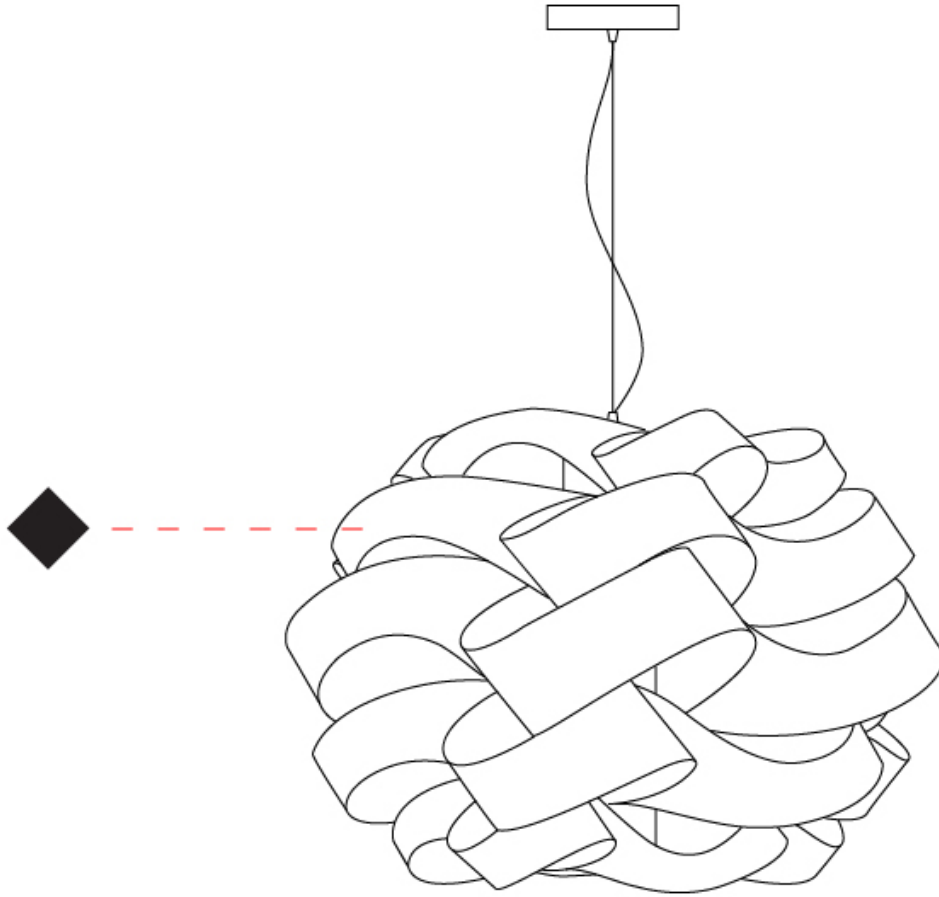

D61005-

PROJECT

TYPE

SPECIFIER

QUANTITY

DATE

D