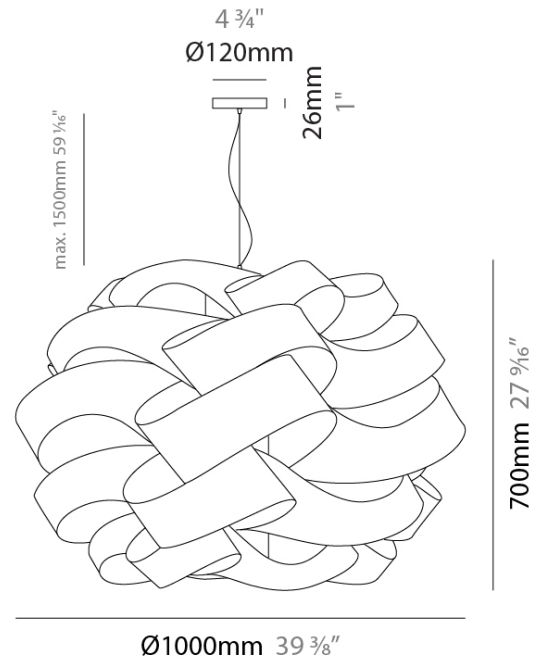

SKYLINE SUSPENSION

D61007-

base number   Finish
Options

1. To build a product code in our configurator select the specify button on the base model # product page
2. To build a manual product code on this datasheet choose from the options listed below in blue font and add the suffix to the base model #

GENERAL

Series: Skyline
Partner: Linea Zero
Division: Design
Installation: Suspension
Product Type: Pendant
Mounting Location: Ceiling

PHYSICAL

Shape: Round
Diameter (mm): 1000
Diameter (in): 39 3/8
Height (mm): 700
Height (in): 27 9/16
Max. Overall Height (mm): 2200
Max. Overall Height (in): 86 5/8
Diffuser: Polilux™ Shade - See Finish Options
[Fixture Finish: WHI / BLK / SIL / NGD / COP / PKM](#)
Fixture Material: Polilux™/ Metal holder
Primary Material: Non-Static Polilux

ELECTRICAL

Number of Lamps: 5
Lamp Type: LED Retrofit
Bulb Included: Bulb Not Included
Max. Wattage Per Lamp (W): 7
Lamp Base: E26
Input Voltage (V): 120
Upon Request: 277Vac / GU24

RATINGS AND CERTIFICATIONS

Certified By: Certified for North American Standards
IP rating: IP20

PROJECT	_____
TYPE	_____
SPECIFIER	_____
QUANTITY	_____
DATE	_____