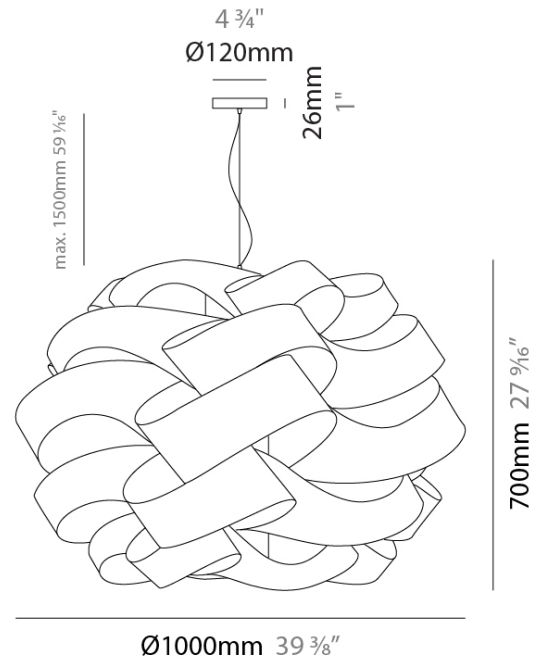

#### PHYSICAL

Shape: Round             
Diameter (mm): 1000             
Diameter (in): 39 3/8             
Height (mm): 700             
Height (in): 27 3/16             
Max. Overall Height (mm): 2200             
Max. Overall Height (in): 86 3/8             
Diffuser: Polilux™ Shade - See Finish Options             
[Fixture Finish: WHI / BLK / SIL / NGD / COP / PKM](#)             
Fixture Material: Polilux™/ Metal holder             
Primary Material: Non-Static Polilux           