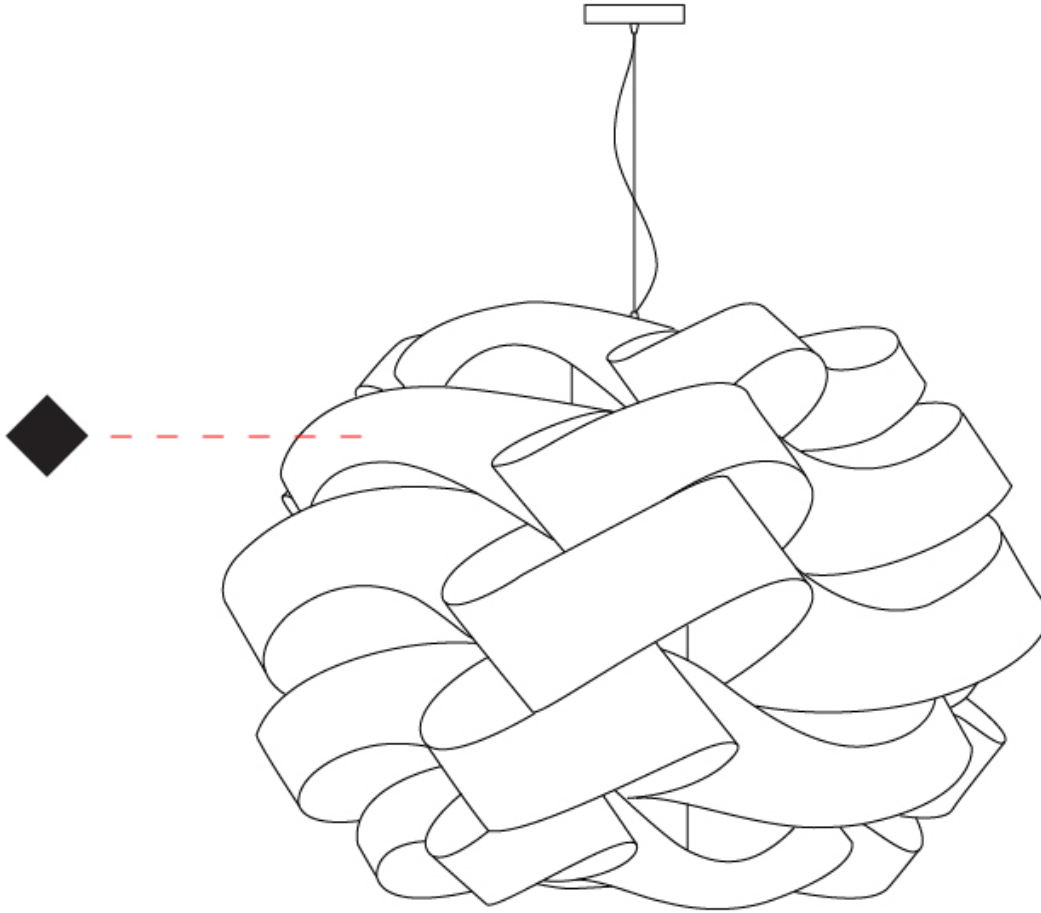

D61007-

PROJECT

TYPE

SPECIFIER

QUANTITY

DATE

D