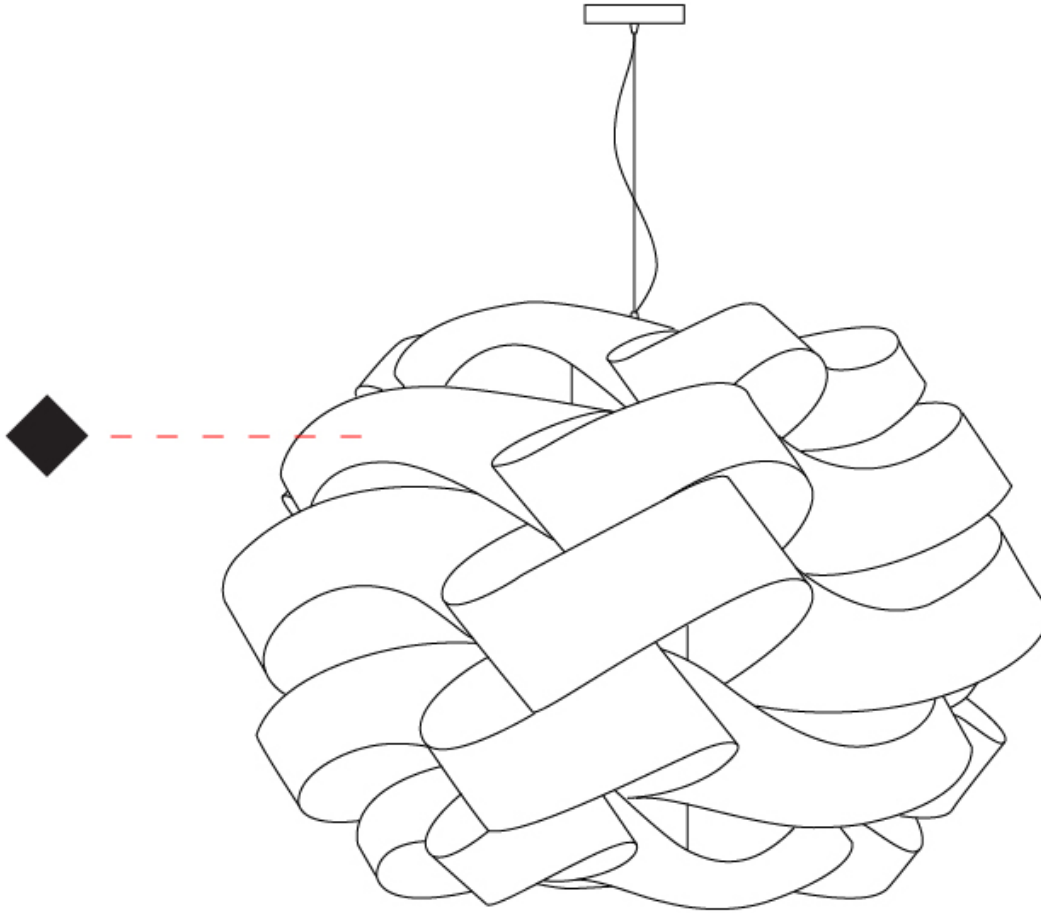

D61007-

PROJECT	_____
TYPE	_____
SPECIFIER	_____
QUANTITY	_____
DATE	_____