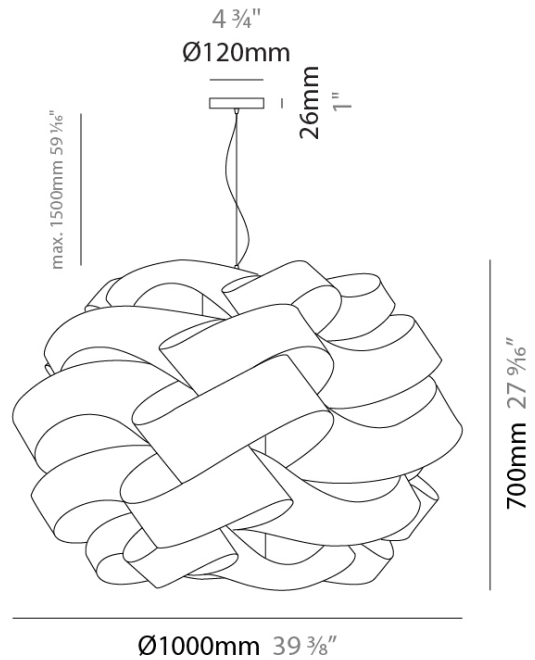

SKYLINE SUSPENSION

D61007-

base number Finish
Options

1. To build a product code in our configurator select the specify button on the base model # product page
2. To build a manual product code on this datasheet choose from the options listed below in blue font and add the suffix to the base model #

GENERAL

Series: Skyline
Brand: Linea Zero
Division: Design
Mounting Type: Suspension
Mounting Location: Ceiling
Subcategory: Pendant

PHYSICAL

Shape: Round
Diameter (mm): 1000
Diameter (in): 39 ³/₈
Height (mm): 700
Height (in): 27 ⁹/₁₆
Max. Overall Height (mm): 2200
Max. Overall Height (in): 86 ³/₈
Light Distribution: Omnidirectional
Diffuser: Polilux™ Shade - See Finish Options
Fixture Finish: WHI / BLK / SIL / NGD / COP / PKM
Fixture Material: Polilux™ / Metal holder

ELECTRICAL

Number of Lamps: 5
Lamp Type: LED Retrofit
Bulb Included: Bulb Not Included
Max. Wattage Per Lamp (W): 7
Lamp Base: E26
Input Voltage (V): 120
Upon Request: 277Vac / GU24

RATINGS AND CERTIFICATIONS

Certified By: Certified for North American Standards
IP rating: IP20

PROJECT	_____
TYPE	_____
SPECIFIER	_____
QUANTITY	_____
DATE	_____