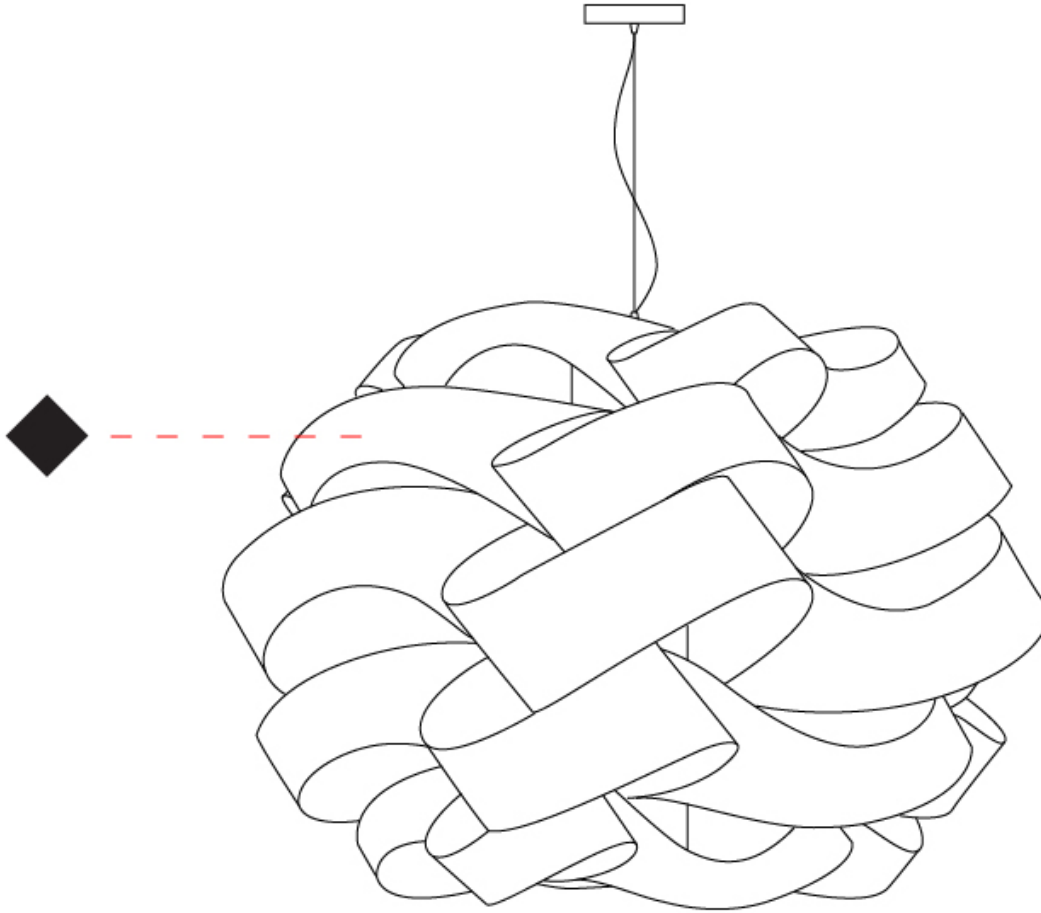

D61007-

PROJECT

TYPE

SPECIFIER

QUANTITY

DATE