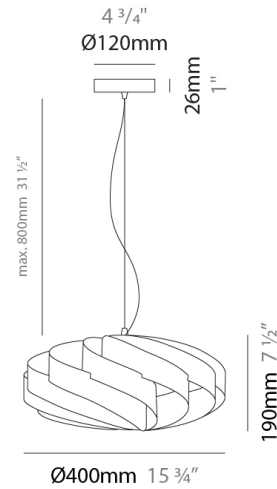

PROJECT	
TYPE	
SPECIFIER	
QUANTITY	
DATE	

SWIRL SUSPENSION

D61009-

base number   Finish
Options

1. To build a product code in our configurator select the specify button on the base model # product page
2. To build a manual product code on this datasheet choose from the options listed below in blue font and add the suffix to the base model #

GENERAL

Series: Swirl
Brand: Linea Zero
Division: Design
Mounting Type: Suspension
Mounting Location: Ceiling
Subcategory: Pendant

PHYSICAL

Shape: Round
Diameter (mm): 400
Diameter (in): 15 3/4
Height (mm): 190
Height (in): 7 1/2
Max. Overall Height (mm): 990
Max. Overall Height (in): 39
Light Distribution: Omnidirectional
Diffuser: Polilux™ Shade - See Finish Options
Fixture Finish: WHI / BLK / SIL / NGD / COP / PKM
Fixture Material: Polilux™/ Metal holder

ELECTRICAL

Number of Lamps: 1
Lamp Type: LED Retrofit
Bulb Included: Bulb Not Included
Max. Wattage Per Lamp (W): 7
Lamp Base: E26
Input Voltage (V): 120
Upon Request: 277Vac / GU24

RATINGS AND CERTIFICATIONS

Certified By: Certified for North American Standards
IP rating: IP20