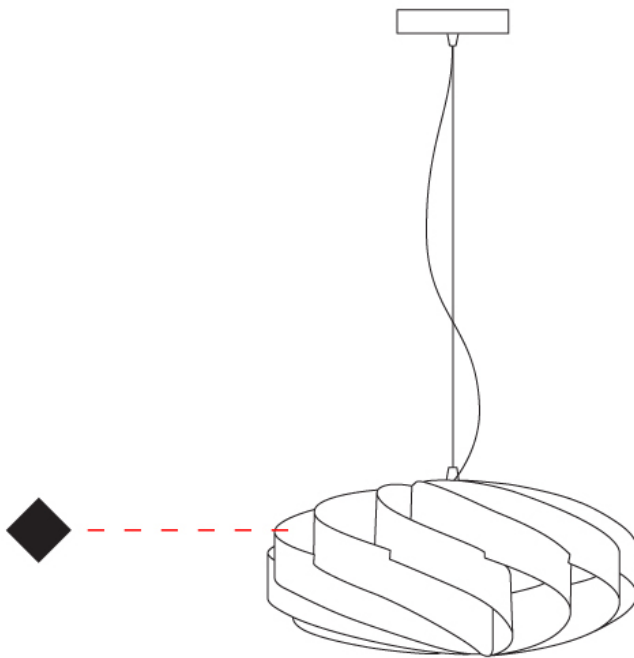

SWIRL SUSPENSION

D61009-

PROJECT

TYPE

SPECIFIER

QUANTITY

DATE