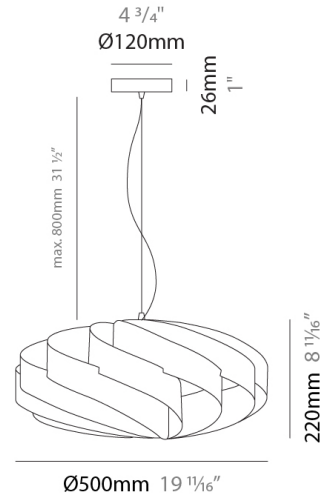

SWIRL SUSPENSION

D61010-

base number   Finish
Options

1. To build a product code in our configurator select the specify button on the base model # product page
2. To build a manual product code on this datasheet choose from the options listed below in blue font and add the suffix to the base model #

GENERAL

Series: Swirl
Brand: Linea Zero
Division: Design
Mounting Type: Suspension
Mounting Location: Ceiling
Subcategory: Pendant

PHYSICAL

Shape: Round
Diameter (mm): 500
Diameter (in): 19 ¹¹/₁₆
Height (mm): 220
Height (in): 8 ¹¹/₁₆
Max. Overall Height (mm): 1020
Max. Overall Height (in): 40 ³/₁₆
Light Distribution: Omnidirectional
Diffuser: Polilux™ Shade - See Finish Options
Fixture Finish: WHI / BLK / SIL / NGD / COP / PKM
Fixture Material: Polilux™/ Metal holder
Cable Details: Cable length 31" - Transparent

ELECTRICAL

Number of Lamps: 1
Lamp Type: LED Retrofit
Bulb Included: Bulb Not Included
Max. Wattage Per Lamp (W): 7
Lamp Base: E26
Input Voltage (V): 120
Upon Request: 277Vac / GU24

RATINGS AND CERTIFICATIONS

Certified By: Certified for North American Standards
IP rating: IP20

PROJECT	_____
TYPE	_____
SPECIFIER	_____
QUANTITY	_____
DATE	_____