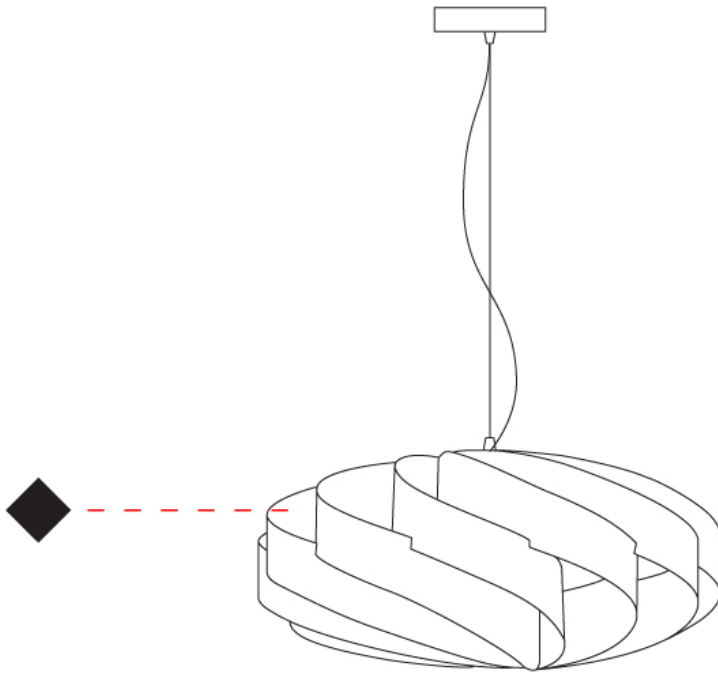

SWIRL SUSPENSION

D61010-

PROJECT

TYPE

SPECIFIER

QUANTITY

DATE