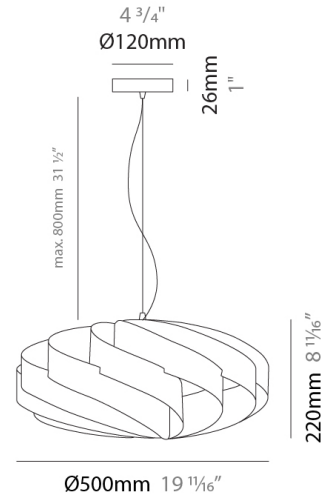

SWIRL SUSPENSION

D61010-

base number   Finish
Options

1. To build a product code in our configurator select the specify button on the base model # product page
2. To build a manual product code on this datasheet choose from the options listed below in blue font and add the suffix to the base model #

GENERAL

Series: Swirl
Partner: Linea Zero
Division: Design
Installation: Suspension
Product Type: Pendant
Mounting Location: Ceiling

PHYSICAL

Shape: Round
Diameter (mm): 500
Diameter (in): 19 11/16
Height (mm): 220
Height (in): 8 11/16
Max. Overall Height (mm): 1020
Max. Overall Height (in): 40 3/16
Diffuser: Polilux™ Shade - See Finish Options
[Fixture Finish: WHI / BLK / SIL / NGD / COP / PKM](#)
Fixture Material: Polilux™/ Metal holder
Primary Material: Non-Static Polilux
Cable Details: Cable length 31" - Transparent

ELECTRICAL

Number of Lamps: 1
Lamp Type: LED Retrofit
Bulb Included: Bulb Not Included
Max. Wattage Per Lamp (W): 7
Lamp Base: E26
Input Voltage (V): 120
Upon Request: 277Vac / GU24

RATINGS AND CERTIFICATIONS

Certified By: Certified for North American Standards
IP rating: IP20

PROJECT
TYPE
SPECIFIER
QUANTITY
DATE