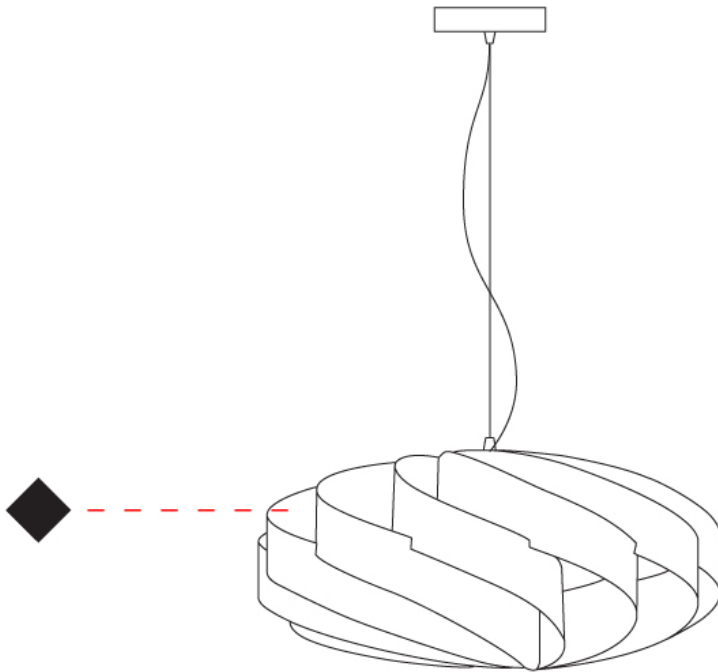

SWIRL SUSPENSION

D61010-

PROJECT

TYPE

SPECIFIER

QUANTITY

DATE

D