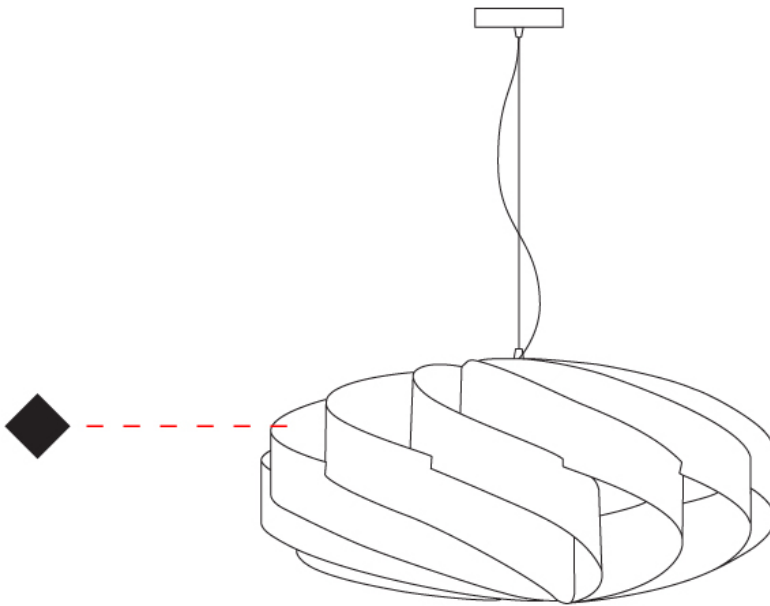

SWIRL SUSPENSION

D61012-

PROJECT

TYPE

SPECIFIER

QUANTITY

DATE