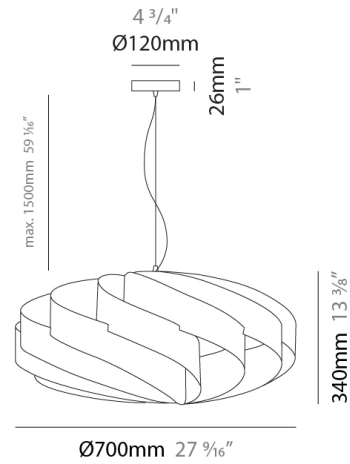

PROJECT	_____
TYPE	_____
SPECIFIER	_____
QUANTITY	_____
DATE	_____

SWIRL SUSPENSION

D61012-

base number   Finish
Options

1. To build a product code in our configurator select the specify button on the base model # product page
2. To build a manual product code on this datasheet choose from the options listed below in blue font and add the suffix to the base model #

GENERAL

Series: Swirl
Brand: Linea Zero
Division: Design
Mounting Type: Suspension
Mounting Location: Ceiling
Subcategory: Pendant

PHYSICAL

Shape: Round
Diameter (mm): 700
Diameter (in): 27 ⁹/₁₆
Height (mm): 340
Height (in): 13 ³/₈
Max. Overall Height (mm): 1840
Max. Overall Height (in): 72 ⁷/₁₆
Light Distribution: Omnidirectional
Diffuser: Polilux™ Shade - See Finish Options
Fixture Finish: WHI / BLK / SIL / NGD / COP / PKM
Fixture Material: Polilux™/ Metal holder

ELECTRICAL

Number of Lamps: 3
Lamp Type: LED Retrofit
Bulb Included: Bulb Not Included
Max. Wattage Per Lamp (W): 7
Lamp Base: E26
Input Voltage (V): 120
Upon Request: 277Vac / GU24

RATINGS AND CERTIFICATIONS

Certified By: Certified for North American Standards
IP rating: IP20