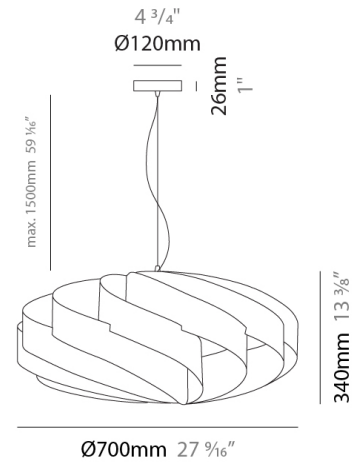

PROJECT _____
TYPE _____
SPECIFIER _____
QUANTITY _____
DATE _____

SWIRL SUSPENSION

D61012-

base number   Finish
Options

1. To build a product code in our configurator select the specify button on the base model # product page
2. To build a manual product code on this datasheet choose from the options listed below in blue font and add the suffix to the base model #

GENERAL

Series: Swirl _____
Partner: Linea Zero _____
Division: Design _____
Installation: Suspension _____
Product Type: Pendant _____
Mounting Location: Ceiling _____

PHYSICAL

Shape: Round _____
Diameter (mm): 700 _____
Diameter (in): 27 ⁹/₁₆ _____
Height (mm): 340 _____
Height (in): 13 ³/₈ _____
Max. Overall Height (mm): 1840 _____
Max. Overall Height (in): 72 ⁷/₁₆ _____
Diffuser: Polilux™ Shade - See Finish Options _____
Fixture Finish: [WHI](#) / [BLK](#) / [SIL](#) / [NGD](#) / [COP](#) / [PKM](#) _____
Fixture Material: Polilux™ / Metal holder _____
Primary Material: Non-Static Polilux _____

ELECTRICAL

Number of Lamps: 3 _____
Lamp Type: LED Retrofit _____
Bulb Included: Bulb Not Included _____
Max. Wattage Per Lamp (W): 7 _____
Lamp Base: E26 _____
Input Voltage (V): 120 _____
Upon Request: 277Vac / GU24 _____

RATINGS AND CERTIFICATIONS

Certified By: Certified for North American Standards _____
IP rating: IP20 _____