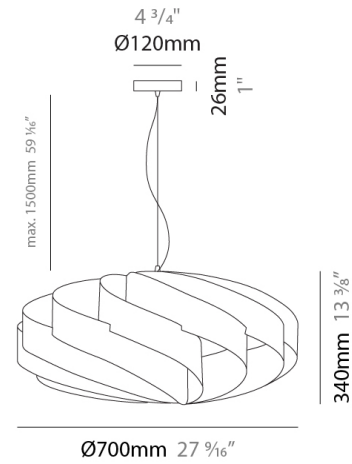

PROJECT	
TYPE	
SPECIFIER	
QUANTITY	
DATE	

SWIRL SUSPENSION

D61012-

base number   Finish
Options

1. To build a product code in our configurator select the specify button on the base model # product page
2. To build a manual product code on this datasheet choose from the options listed below in blue font and add the suffix to the base model #

GENERAL

Series: Swirl
Brand: Linea Zero
Division: Design
Mounting Type: Suspension
Mounting Location: Ceiling
Subcategory: Pendant

PHYSICAL

Shape: Round
Diameter (mm): 700
Diameter (in): 27 ⁹/₁₆
Height (mm): 340
Height (in): 13 ³/₈
Max. Overall Height (mm): 1840
Max. Overall Height (in): 72 ⁷/₁₆
Light Distribution: Omnidirectional
Diffuser: Polilux™ Shade - See Finish Options
Fixture Finish: WHI / BLK / SIL / NGD / COP / PKM
Fixture Material: Polilux™/ Metal holder

ELECTRICAL

Number of Lamps: 3
Lamp Type: LED Retrofit
Bulb Included: Bulb Not Included
Max. Wattage Per Lamp (W): 7
Lamp Base: E26
Input Voltage (V): 120
Upon Request: 277Vac / GU24

RATINGS AND CERTIFICATIONS

Certified By: Certified for North American Standards
IP rating: IP20