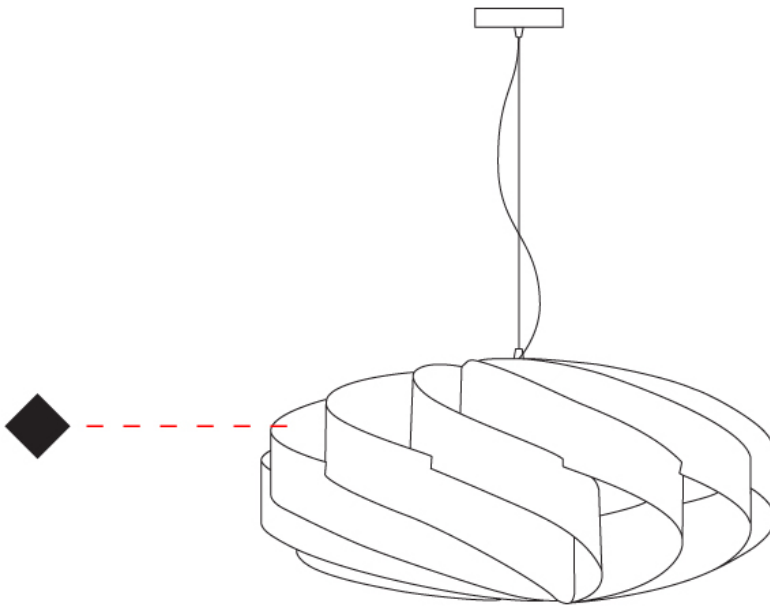

SWIRL SUSPENSION

D61012-

PROJECT _____

TYPE _____

SPECIFIER _____

QUANTITY _____

DATE _____