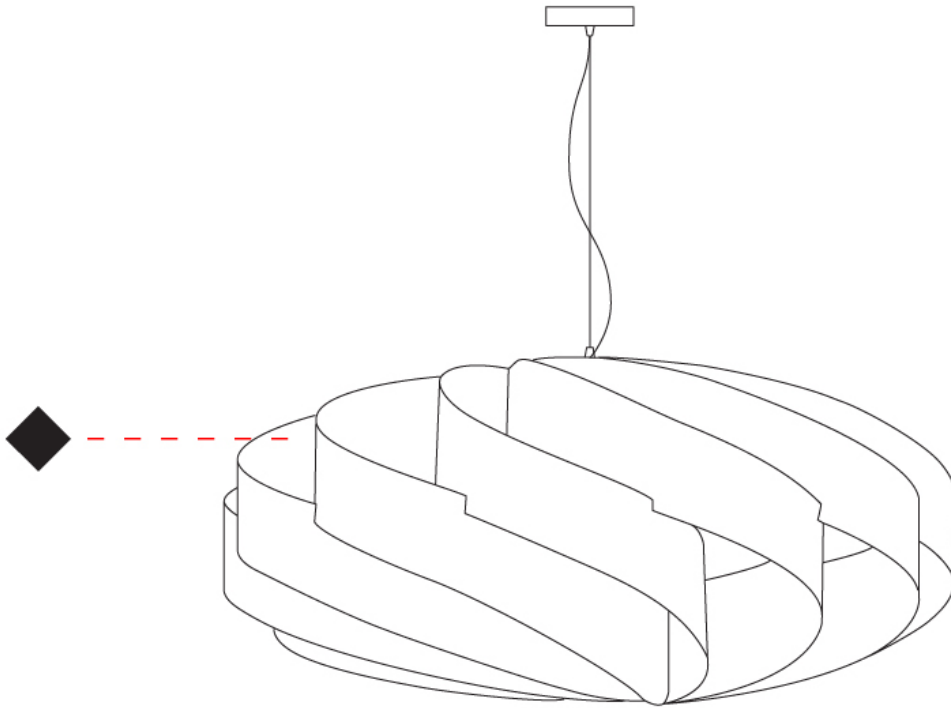

SWIRL SUSPENSION

D61013-

PROJECT _____

TYPE _____

SPECIFIER _____

QUANTITY _____

DATE _____

D