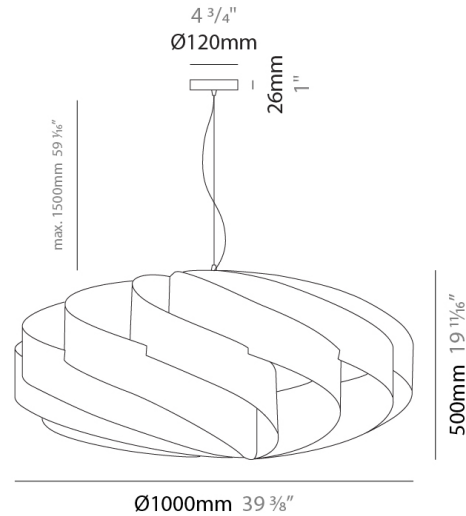

SWIRL SUSPENSION

D61013-

base number   Finish
Options

1. To build a product code in our configurator select the specify button on the base model # product page
2. To build a manual product code on this datasheet choose from the options listed below in blue font and add the suffix to the base model #

GENERAL

Series: Swirl
Partner: Linea Zero
Division: Design
Installation: Suspension
Product Type: Pendant
Mounting Location: Ceiling

PHYSICAL

Shape: Round
Diameter (mm): 1000
Diameter (in): 39 ³/₈
Height (mm): 500
Height (in): 19 ¹¹/₁₆
Max. Overall Height (mm): 2000
Max. Overall Height (in): 78 ³/₄
Diffuser: Polilux™ Shade - See Finish Options
Fixture Finish: [WHI](#) / [BLK](#) / [SIL](#) / [NGD](#) / [COP](#) / [PKM](#)
Fixture Material: Polilux™/ Metal holder
Primary Material: Non-Static Polilux

ELECTRICAL

Number of Lamps: 5
Lamp Type: LED Retrofit
Bulb Included: Bulb Not Included
Max. Wattage Per Lamp (W): 7
Lamp Base: E26
Input Voltage (V): 120
Upon Request: 277Vac / GU24

RATINGS AND CERTIFICATIONS

Certified By: Certified for North American Standards
IP rating: IP20

PROJECT	_____
TYPE	_____
SPECIFIER	_____
QUANTITY	_____
DATE	_____