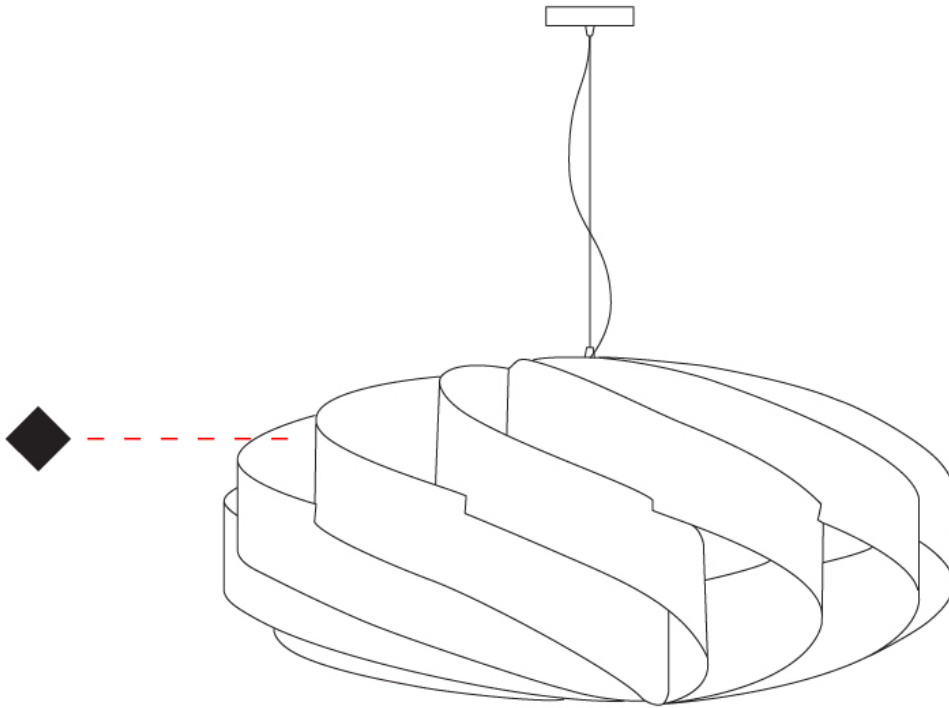

SWIRL SUSPENSION

D61013-

PROJECT	_____
TYPE	_____
SPECIFIER	_____
QUANTITY	_____
DATE	_____