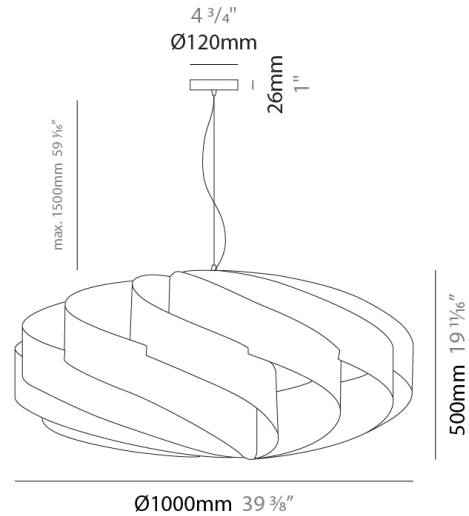

PROJECT	
TYPE	
SPECIFIER	
QUANTITY	
DATE	

SWIRL SUSPENSION

D61013-

base number   Finish
Options

1. To build a product code in our configurator select the specify button on the base model # product page
2. To build a manual product code on this datasheet choose from the options listed below in blue font and add the suffix to the base model #

GENERAL

Series: Swirl
Partner: Linea Zero
Division: Design
Installation: Suspension
Product Type: Pendant
Mounting Location: Ceiling

PHYSICAL

Shape: Round
Diameter (mm): 1000
Diameter (in): 39 3/8
Height (mm): 500
Height (in): 19 11/16
Max. Overall Height (mm): 2000
Max. Overall Height (in): 78 3/4
Diffuser: Polilux™ Shade - See Finish Options
Fixture Finish: [WHI / BLK / SIL / NGD / COP / PKM](#)
Fixture Material: Polilux™/ Metal holder
Primary Material: Non-Static Polilux

ELECTRICAL

Number of Lamps: 5
Lamp Type: LED Retrofit
Bulb Included: Bulb Not Included
Max. Wattage Per Lamp (W): 7
Lamp Base: E26
Input Voltage (V): 120
Upon Request: 277Vac / GU24

RATINGS AND CERTIFICATIONS

Certified By: Certified for North American Standards
IP rating: IP20