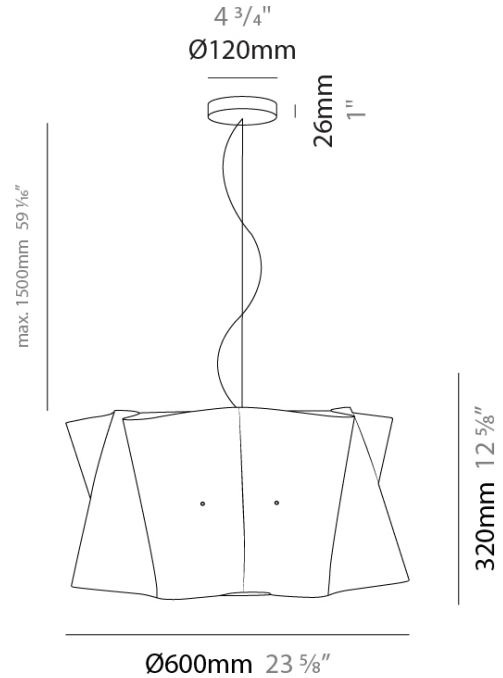

PROJECT	_____
TYPE	_____
SPECIFIER	_____
QUANTITY	_____
DATE	_____

FOLIO SUSPENSION

D61014-

base number   Finish
Options

1. To build a product code in our configurator select the specify button on the base model # product page
2. To build a manual product code on this datasheet choose from the options listed below in blue font and add the suffix to the base model #

GENERAL

Series: Folio _____
Partner: Linea Zero _____
Division: Design _____
Installation: Suspension _____
Product Type: Pendant _____
Mounting Location: Ceiling _____
Light Distribution: Direct / Indirect _____

PHYSICAL

Shape: Cylinder _____
Diameter (mm): 600 _____
Diameter (in): 23 5/8 _____
Height (mm): 320 _____
Height (in): 12 5/8 _____
Max. Overall Height (mm): 1820 _____
Max. Overall Height (in): 71 5/8 _____
Diffuser: Polilux™ Shade - See Finish Options _____
Fixture Finish: WHI / BLK / SIL / NGD / COP / PKM _____
Fixture Material: Polilux™/ Metal holder _____
Primary Material: Non-Static Polilux _____

ELECTRICAL

Number of Lamps: 5 _____
Lamp Type: LED Retrofit _____
Bulb Included: Bulb Not Included _____
Max. Wattage Per Lamp (W): 6 _____
Lamp Base: E26 _____
Input Voltage (V): 120 _____
Upon Request: 277Vac / GU24 _____

RATINGS AND CERTIFICATIONS

Certified By: Certified for North American Standards _____
IP rating: IP20 _____