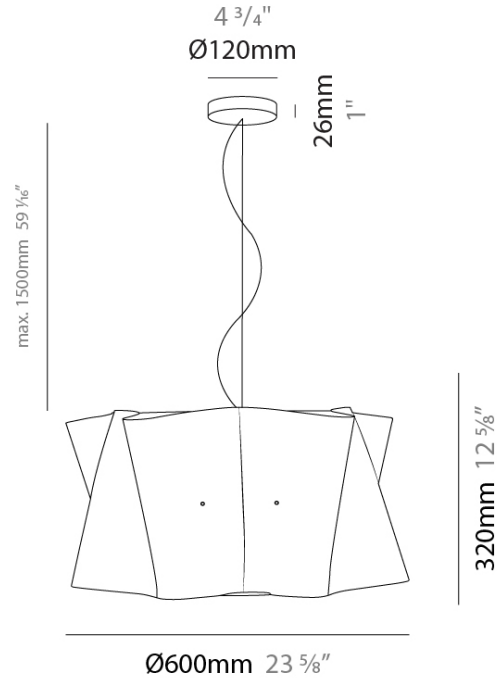

PROJECT	
TYPE	
SPECIFIER	
QUANTITY	
DATE	

FOLIO SUSPENSION

D61014-

base number   Finish
Options

1. To build a product code in our configurator select the specify button on the base model # product page
2. To build a manual product code on this datasheet choose from the options listed below in blue font and add the suffix to the base model #

GENERAL

Series: Folio
Brand: Linea Zero
Division: Design
Mounting Type: Suspension
Mounting Location: Ceiling
Subcategory: Ambient

PHYSICAL

Shape: Cylinder
Diameter (mm): 600
Diameter (in): 23 5/8
Height (mm): 320
Height (in): 12 5/8
Max. Overall Height (mm): 1820
Max. Overall Height (in): 71 5/8
Light Distribution: Direct / Indirect
Diffuser: Polilux™ Shade - See Finish Options
Fixture Finish: WHI / BLK / SIL / NGD / COP / PKM
Fixture Material: Polilux™ / Metal holder

ELECTRICAL

Number of Lamps: 5
Lamp Type: LED Retrofit
Bulb Included: Bulb Not Included
Max. Wattage Per Lamp (W): 6
Lamp Base: E26
Input Voltage (V): 120
Upon Request: 277Vac / GU24

RATINGS AND CERTIFICATIONS

Certified By: Certified for North American Standards
IP rating: IP20