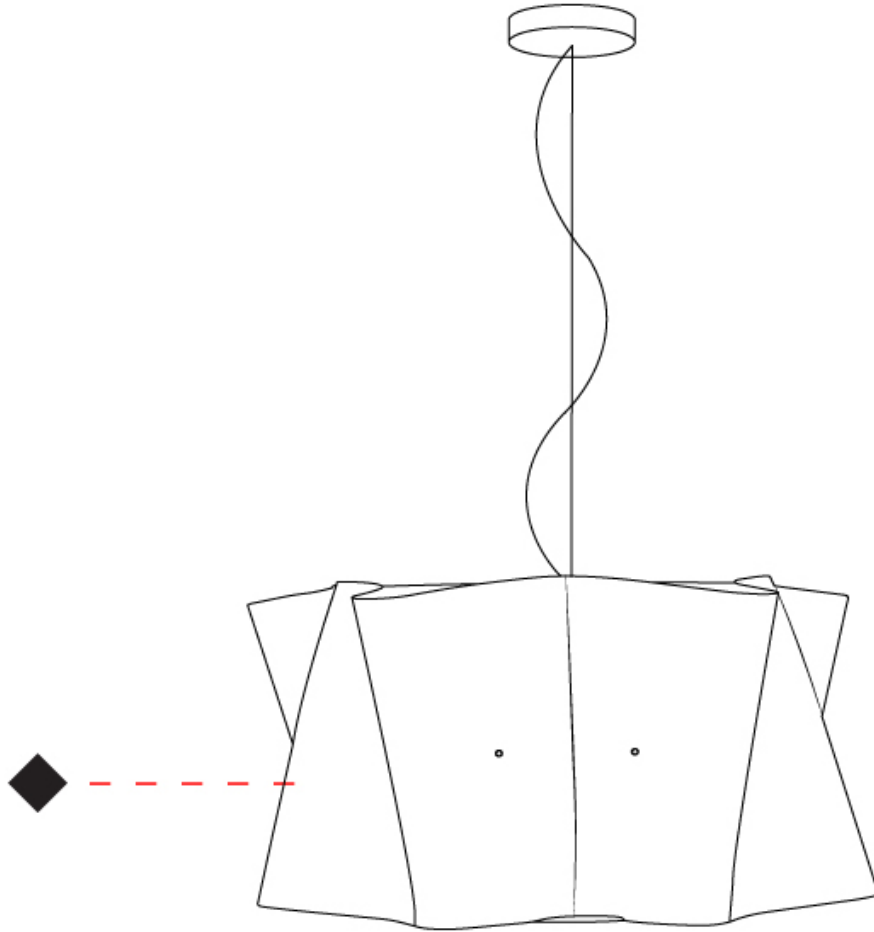

FOLIO SUSPENSION

D61014-

PROJECT _____

TYPE _____

SPECIFIER _____

QUANTITY _____

DATE _____

D