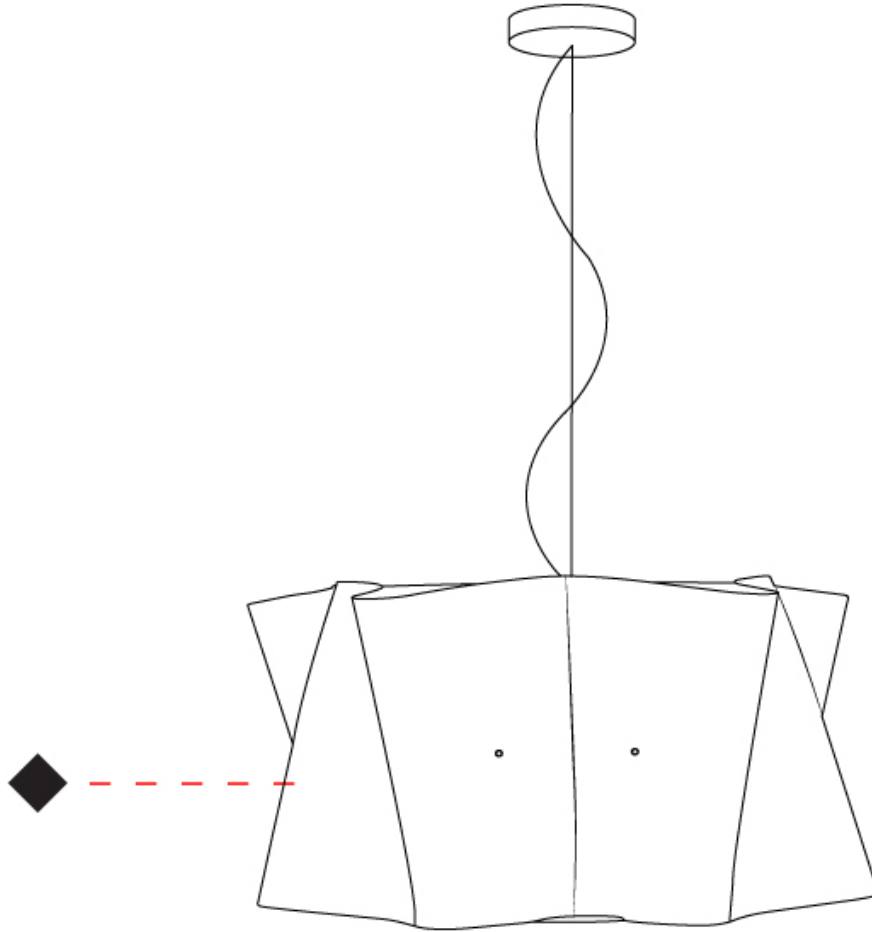

FOLIO SUSPENSION

D61014-

PROJECT _____

TYPE _____

SPECIFIER _____

QUANTITY _____

DATE _____

D