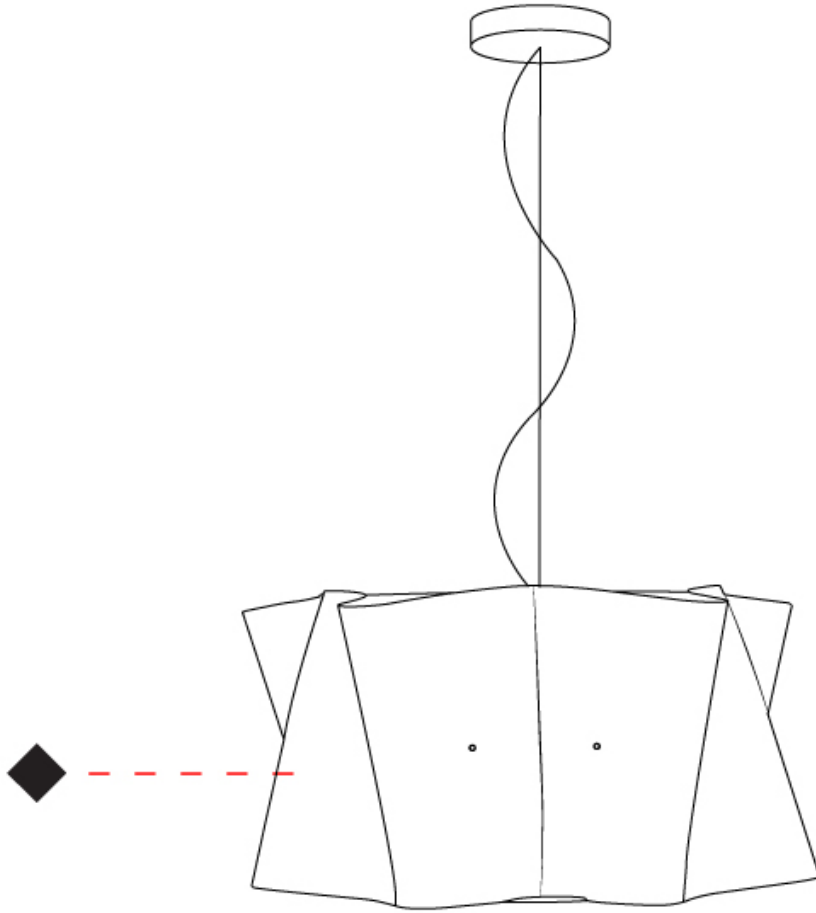

FOLIO SUSPENSION

D61017-

PROJECT

TYPE

SPECIFIER

QUANTITY

DATE

D