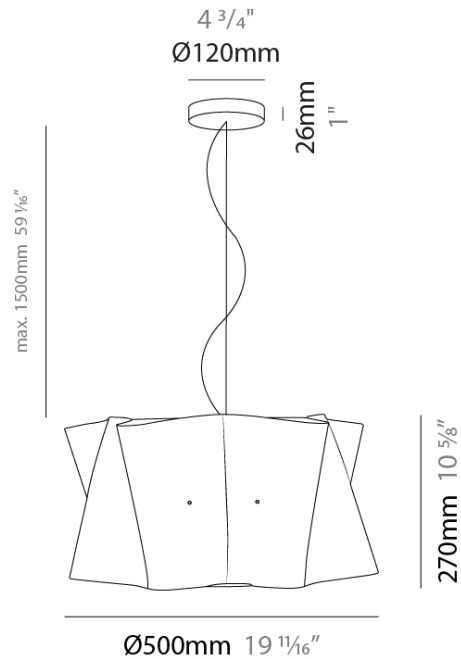

PROJECT	
TYPE	
SPECIFIER	
QUANTITY	
DATE	

FOLIO SUSPENSION

D61017-

base number   Finish
Options

1. To build a product code in our configurator select the specify button on the base model # product page
2. To build a manual product code on this datasheet choose from the options listed below in blue font and add the suffix to the base model #

GENERAL

Series: Folio
Brand: Linea Zero
Division: Design
Mounting Type: Suspension
Mounting Location: Ceiling
Subcategory: Pendant

PHYSICAL

Shape: Cylinder
Diameter (mm): 500
Diameter (in): 19 ¹¹/₁₆
Height (mm): 270
Height (in): 10 ⁵/₈
Max. Overall Height (mm): 1770
Max. Overall Height (in): 69 ¹¹/₁₆
Light Distribution: Direct / Indirect
Diffuser: Polilux™ Shade - See Finish Options
Fixture Finish: WHI / BLK / SIL / NGD / COP / PKM
Fixture Material: Polilux™/ Metal holder

ELECTRICAL

Number of Lamps: 1
Lamp Type: LED Retrofit
Bulb Included: Bulb Not Included
Max. Wattage Per Lamp (W): 7
Lamp Base: E26
Input Voltage (V): 120
Lamp Voltage (V): 120
Upon Request: 277Vac / GU24

RATINGS AND CERTIFICATIONS

Certified By: Certified for North American Standards
IP rating: IP20