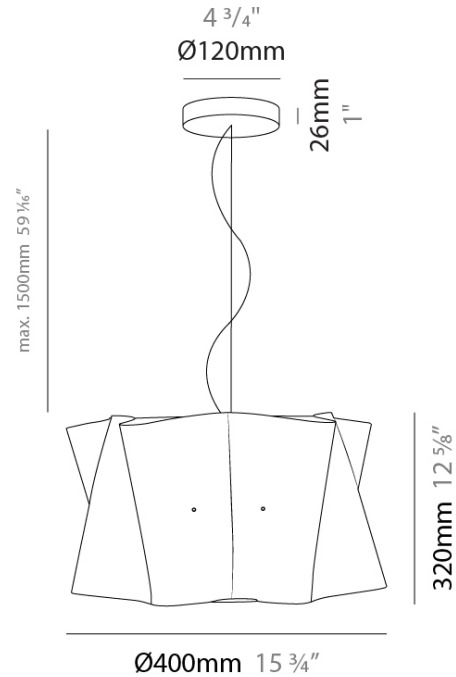

PROJECT
TYPE
SPECIFIER
QUANTITY
DATE

FOLIO SUSPENSION

D61018-

base number   Finish
Options

1. To build a product code in our configurator select the specify button on the base model # product page
2. To build a manual product code on this datasheet choose from the options listed below in blue font and add the suffix to the base model #

GENERAL

Series: Folio
Brand: Linea Zero
Division: Design
Mounting Type: Suspension
Mounting Location: Ceiling
Subcategory: Pendant

PHYSICAL

Shape: Cylinder
Diameter (mm): 400
Diameter (in): 15 3/4
Height (mm): 320
Height (in): 12 5/8
Max. Overall Height (mm): 1820
Max. Overall Height (in): 71 3/8
Light Distribution: Direct / Indirect
Diffuser: Polilux™ Shade - See Finish Options
Fixture Finish: WHI / BLK / SIL / NGD / COP / PKM
Fixture Material: Polilux™/ Metal holder
Cable Details: Cable length 59" - Transparent

ELECTRICAL

Number of Lamps: 1
Lamp Type: LED Retrofit
Bulb Included: Bulb Not Included
Max. Wattage Per Lamp (W): 7
Lamp Base: E26
Input Voltage (V): 120
Upon Request: 277Vac / GU24

RATINGS AND CERTIFICATIONS

Certified By: Certified for North American Standards
IP rating: IP20