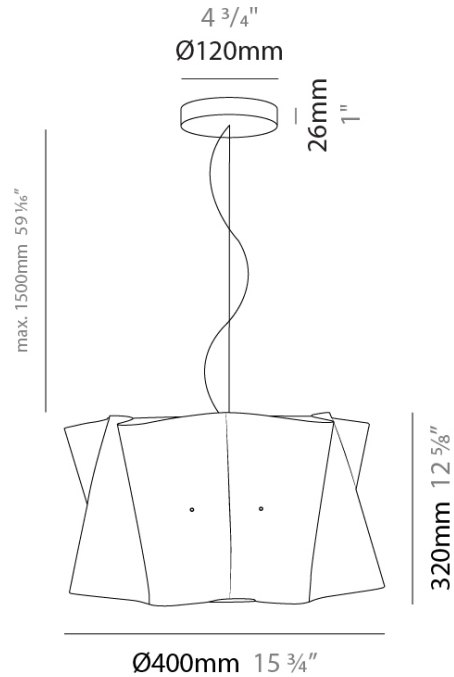

PROJECT
TYPE
SPECIFIER
QUANTITY
DATE

FOLIO SUSPENSION

D61018-

base number   Finish
Options

1. To build a product code in our configurator select the specify button on the base model # product page
2. To build a manual product code on this datasheet choose from the options listed below in blue font and add the suffix to the base model #

GENERAL

Series: Folio
Partner: Linea Zero
Division: Design
Installation: Suspension
Product Type: Pendant
Mounting Location: Ceiling
Light Distribution: Direct / Indirect

PHYSICAL

Shape: Cylinder
Diameter (mm): 400
Diameter (in): 15 3/4
Height (mm): 320
Height (in): 12 5/8
Max. Overall Height (mm): 1820
Max. Overall Height (in): 71 5/8
Diffuser: Polilux™ Shade - See Finish Options
Fixture Finish: WHI / BLK / SIL / NGD / COP / PKM
Fixture Material: Polilux™/ Metal holder
Primary Material: Non-Static Polilux
Cable Details: Cable length 59" - Transparent

ELECTRICAL

Number of Lamps: 1
Lamp Type: LED Retrofit
Bulb Included: Bulb Not Included
Max. Wattage Per Lamp (W): 7
Lamp Base: E26
Input Voltage (V): 120
Upon Request: 277Vac / GU24

RATINGS AND CERTIFICATIONS

Certified By: Certified for North American Standards
IP rating: IP20