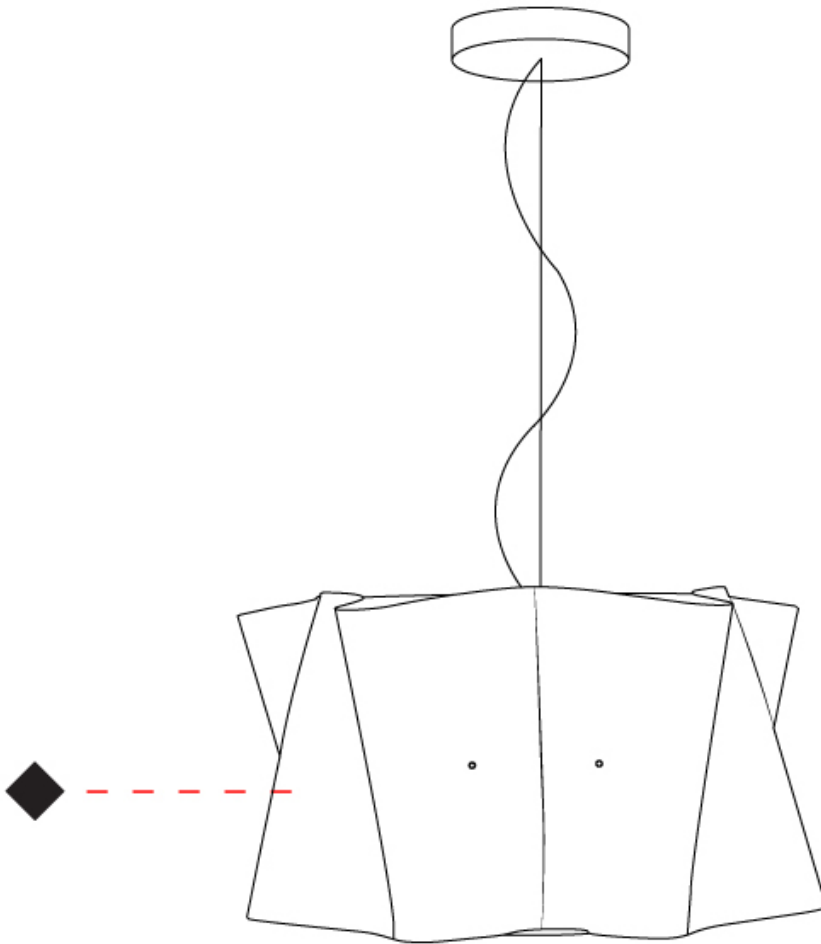

FOLIO SUSPENSION

D61018-

PROJECT

TYPE

SPECIFIER

QUANTITY

DATE

D