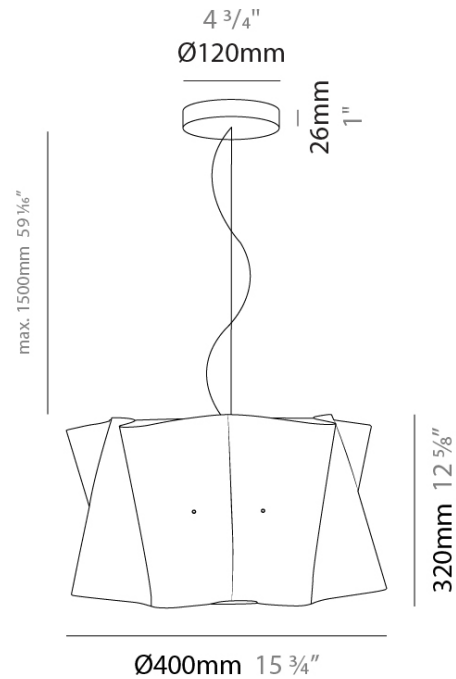

PROJECT
TYPE
SPECIFIER
QUANTITY
DATE

FOLIO SUSPENSION

D61018-

base number   Finish
Options

1. To build a product code in our configurator select the specify button on the base model # product page
2. To build a manual product code on this datasheet choose from the options listed below in blue font and add the suffix to the base model #

GENERAL

Series: Folio
Partner: Linea Zero
Division: Design
Installation: Suspension
Product Type: Pendant
Mounting Location: Ceiling
Light Distribution: Direct / Indirect

PHYSICAL

Shape: Cylinder
Diameter (mm): 400
Diameter (in): 15 3/4
Height (mm): 320
Height (in): 12 5/8
Max. Overall Height (mm): 1820
Max. Overall Height (in): 71 5/8
Diffuser: Polilux™ Shade - See Finish Options
Fixture Finish: WHI / BLK / SIL / NGD / COP / PKM
Fixture Material: Polilux™/ Metal holder
Primary Material: Non-Static Polilux
Cable Details: Cable length 59" - Transparent

ELECTRICAL

Number of Lamps: 1
Lamp Type: LED Retrofit
Bulb Included: Bulb Not Included
Max. Wattage Per Lamp (W): 7
Lamp Base: E26
Input Voltage (V): 120
Upon Request: 277Vac / GU24

RATINGS AND CERTIFICATIONS

Certified By: Certified for North American Standards
IP rating: IP20