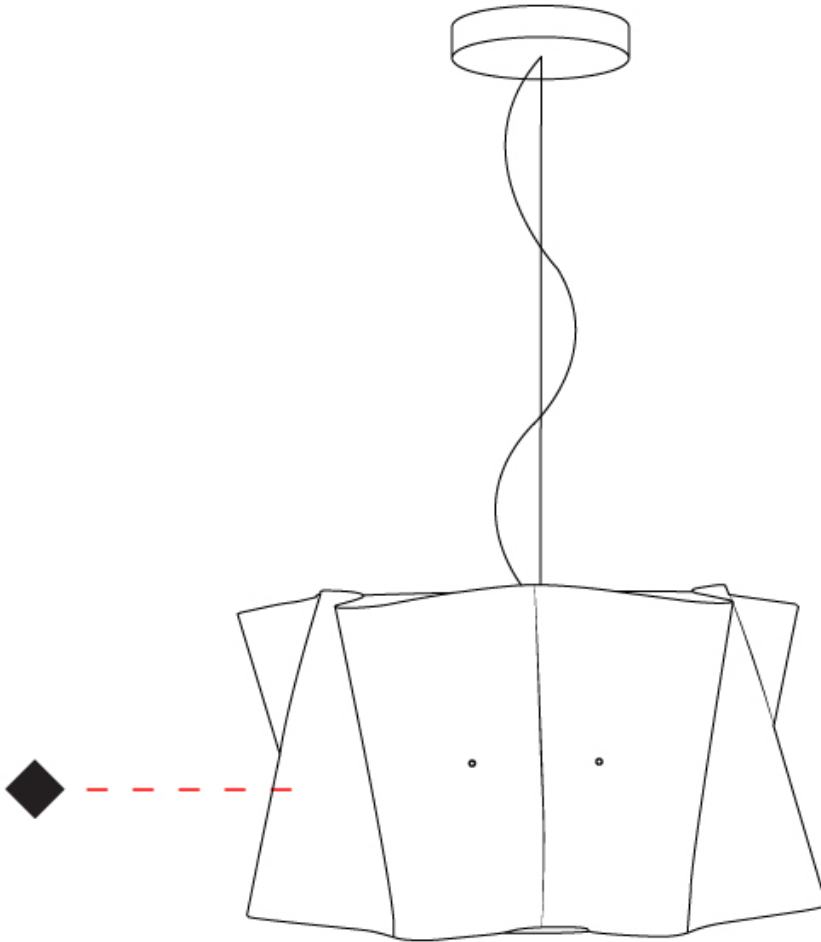

FOLIO SUSPENSION

D61018-

PROJECT

TYPE

SPECIFIER

QUANTITY

DATE