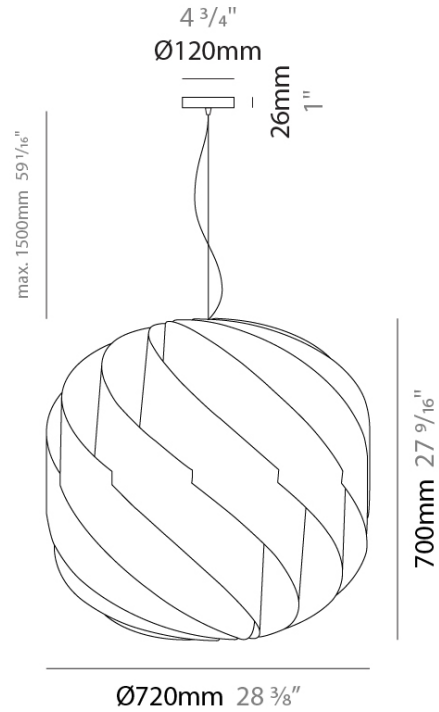

GLOBE SUSPENSION

D61020-

base number   Finish
Options

1. To build a product code in our configurator select the specify button on the base model # product page
2. To build a manual product code on this datasheet choose from the options listed below in blue font and add the suffix to the base model #

GENERAL

Series: Globe
Partner: Linea Zero
Division: Design
Installation: Suspension
Product Type: Pendant
Mounting Location: Ceiling

PHYSICAL

Shape: Round
Diameter (mm): 720
Diameter (in): 28 3/8
Height (mm): 700
Height (in): 27 9/16
Max. Overall Height (mm): 2200
Max. Overall Height (in): 86 5/8
Diffuser: Polilux™ Shade - See Finish Options
Fixture Finish: WHI / BLK / SIL / NGD / COP / PKM
Fixture Material: Polilux™/ Metal holder
Primary Material: Non-Static Polilux
Cable Details: 1500mm / 59 1/16" Transparent Cable & Wire

ELECTRICAL

Number of Lamps: 3
Lamp Type: LED Retrofit
Bulb Included: Bulb Not Included
Max. Wattage Per Lamp (W): 7
Lamp Base: E26
Input Voltage (V): 120
Upon Request: 277Vac / GU24

RATINGS AND CERTIFICATIONS

Certified By: Certified for North American Standards
IP rating: IP20

PROJECT	_____
TYPE	_____
SPECIFIER	_____
QUANTITY	_____
DATE	_____