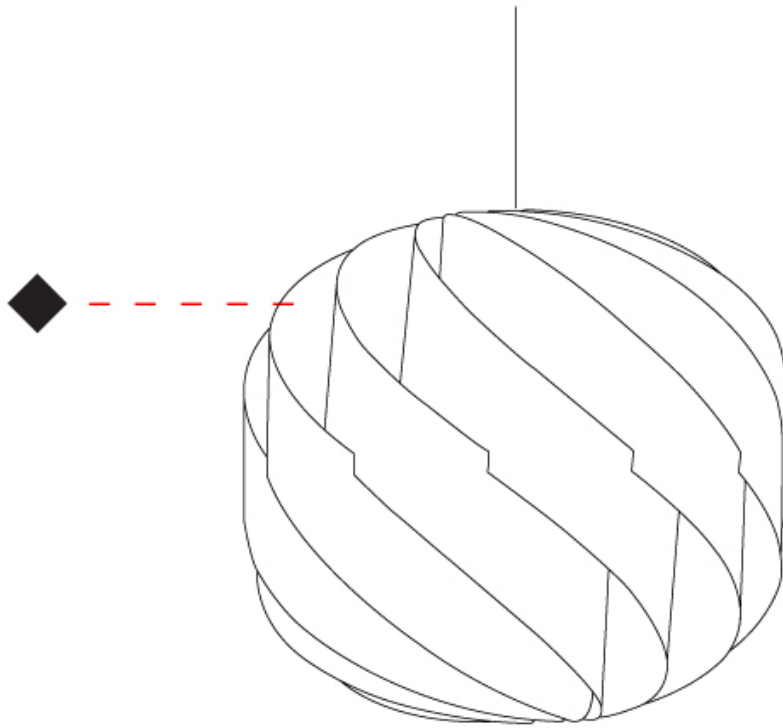

GLOBE SUSPENSION

D61020-

PROJECT	_____
TYPE	_____
SPECIFIER	_____
QUANTITY	_____
DATE	_____