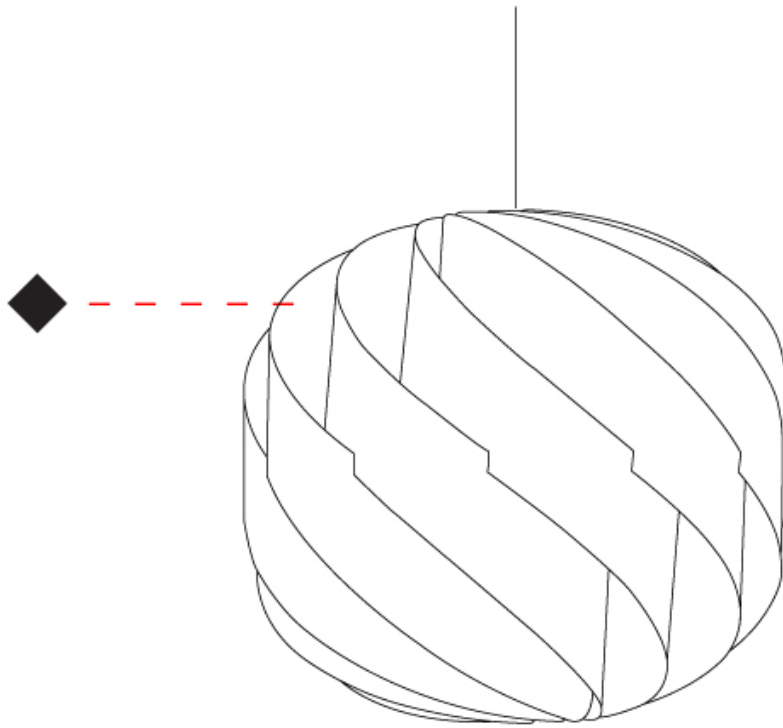

GLOBE SUSPENSION

D61025-

PROJECT

TYPE

SPECIFIER

QUANTITY

DATE