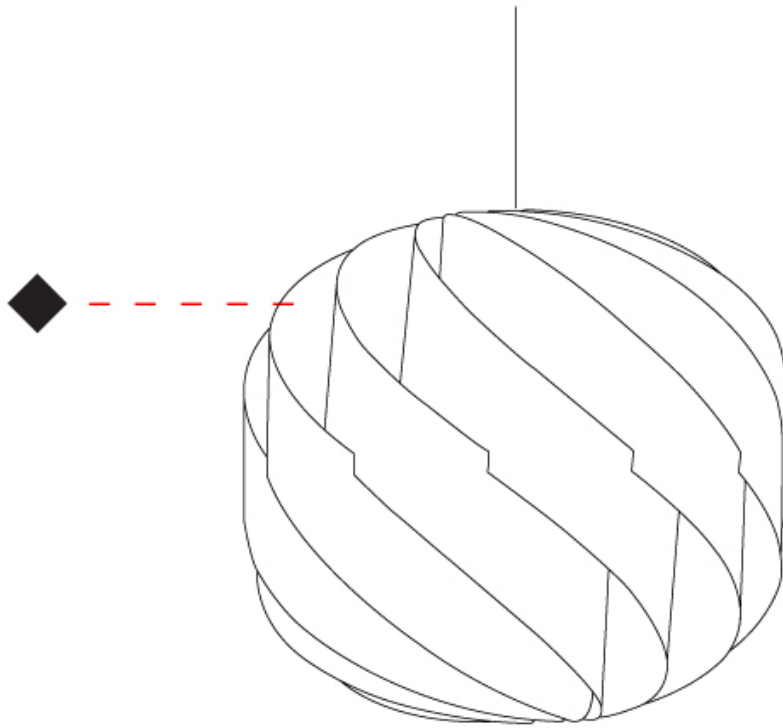

GLOBE SUSPENSION

D61025-

PROJECT	_____
TYPE	_____
SPECIFIER	_____
QUANTITY	_____
DATE	_____