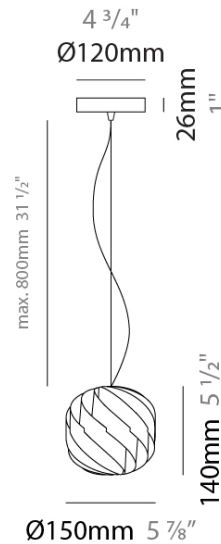

GLOBE SUSPENSION

D61025-

base number   Finish
Options

1. To build a product code in our configurator select the specify button on the base model # product page
2. To build a manual product code on this datasheet choose from the options listed below in blue font and add the suffix to the base model #

GENERAL

Series: Globe
Brand: Linea Zero
Division: Design
Mounting Type: Suspension
Mounting Location: Ceiling
Subcategory: Pendant

PHYSICAL

Shape: Round
Diameter (mm): 150
Diameter (in): 5 7/8
Height (mm): 140
Height (in): 5 1/2
Max. Overall Height (mm): 940
Max. Overall Height (in): 37
Light Distribution: Omnidirectional
Diffuser: Polilux™ Shade - See Finish Options
Fixture Finish: WHI / BLK / SIL / NGD / COP / PKM
Fixture Material: Polilux™/ Metal holder
Cable Details: 800mm / 31 1/2" Transparent Cable & Wire

ELECTRICAL

Number of Lamps: 1
Lamp Type: LED Retrofit
Bulb Included: Bulb Not Included
Max. Wattage Per Lamp (W): 3
Lamp Base: E12
Input Voltage (V): 120

RATINGS AND CERTIFICATIONS

Certified By: Certified for North American Standards
IP rating: IP20

PROJECT	_____
TYPE	_____
SPECIFIER	_____
QUANTITY	_____
DATE	_____