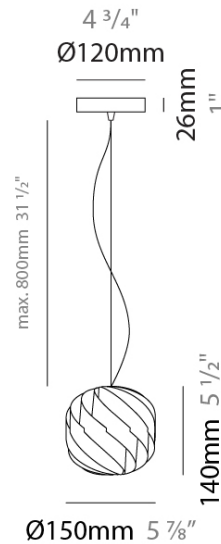

GLOBE SUSPENSION

D61025-

base number   Finish
Options

1. To build a product code in our configurator select the specify button on the base model # product page
2. To build a manual product code on this datasheet choose from the options listed below in blue font and add the suffix to the base model #

GENERAL

Series: Globe
Partner: Linea Zero
Division: Design
Installation: Suspension
Product Type: Pendant
Mounting Location: Ceiling

PHYSICAL

Shape: Round
Diameter (mm): 150
Diameter (in): 5 7/8
Height (mm): 140
Height (in): 5 1/2
Max. Overall Height (mm): 940
Max. Overall Height (in): 37
Diffuser: Polilux™ Shade - See Finish Options
Fixture Finish: WHI / BLK / SIL / NGD / COP / PKM
Fixture Material: Polilux™/ Metal holder
Primary Material: Non-Static Polilux
Cable Details: 800mm / 31 1/2" Transparent Cable & Wire

ELECTRICAL

Number of Lamps: 1
Lamp Type: LED Retrofit
Bulb Included: Bulb Not Included
Max. Wattage Per Lamp (W): 3
Lamp Base: E12
Input Voltage (V): 120

RATINGS AND CERTIFICATIONS

Certified By: Certified for North American Standards
IP rating: IP20

PROJECT	_____
TYPE	_____
SPECIFIER	_____
QUANTITY	_____
DATE	_____