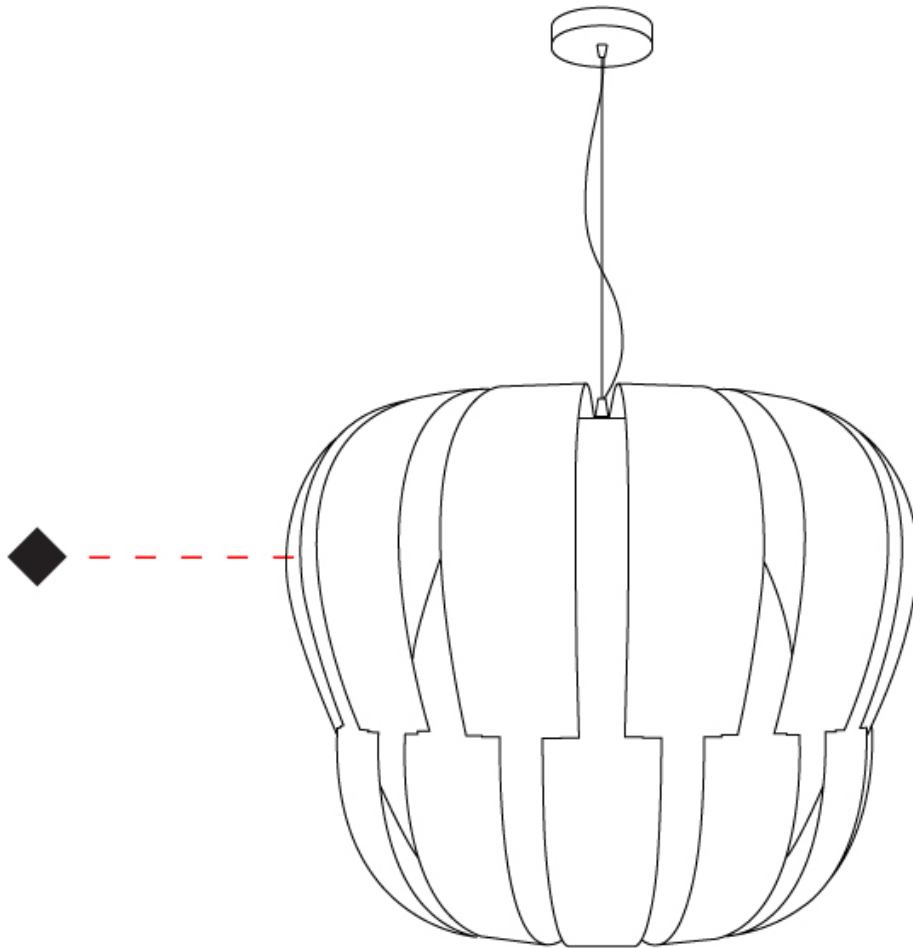

QUEEN SUSPENSION

D61041-

PROJECT	_____
TYPE	_____
SPECIFIER	_____
QUANTITY	_____
DATE	_____