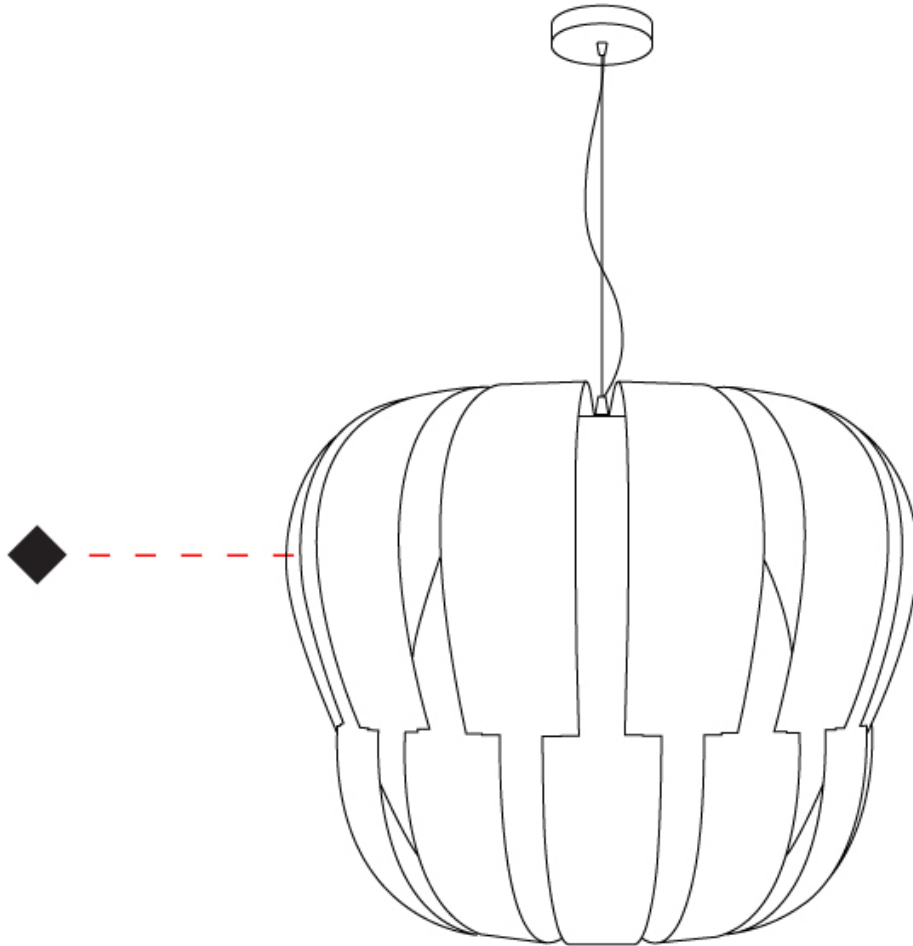

QUEEN SUSPENSION

D61041-

PROJECT

TYPE

SPECIFIER

QUANTITY

DATE

D