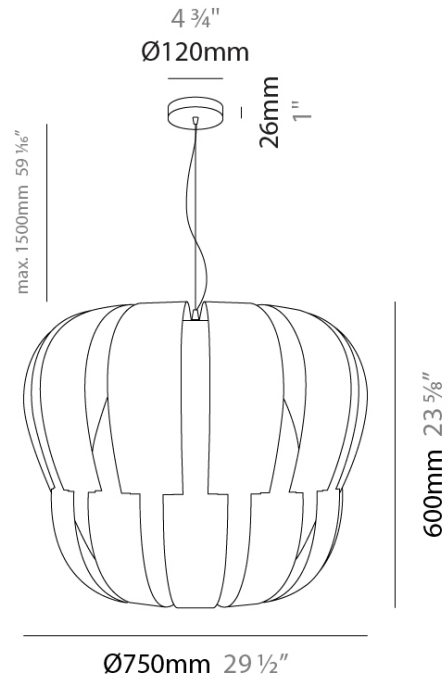

QUEEN SUSPENSION

D61041-

base number   Finish
Options

1. To build a product code in our configurator select the specify button on the base model # product page
2. To build a manual product code on this datasheet choose from the options listed below in blue font and add the suffix to the base model #

GENERAL

Series: Queen _____
Partner: Linea Zero _____
Division: Design _____
Installation: Suspension _____
Product Type: Pendant _____
Mounting Location: Ceiling _____

PHYSICAL

Shape: Abstract _____
Diameter (mm): 750 _____
Diameter (in): 29 1/2 _____
Height (mm): 600 _____
Height (in): 23 5/8 _____
Max. Overall Height (mm): 2100 _____
Max. Overall Height (in): 82 11/16 _____
Diffuser: Polilux™ Shade - See Finish Options _____
Fixture Finish: [WHI / SIL / NGD / COP / PKM](#) _____
Fixture Material: Polilux™/ Metal holder _____
Primary Material: Non-Static Polilux _____

ELECTRICAL

Number of Lamps: 3 _____
Lamp Type: LED Retrofit _____
Bulb Included: Bulb Not Included _____
Max. Wattage Per Lamp (W): 7 _____
Lamp Base: E26 _____
Input Voltage (V): 120 _____
Upon Request: 277Vac / GU24 _____

RATINGS AND CERTIFICATIONS

Certified By: Certified for North American Standards _____
IP rating: IP20 _____