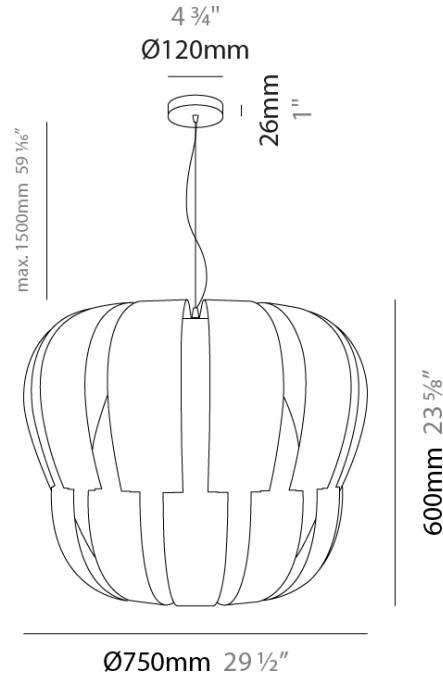

QUEEN SUSPENSION

D61041-

base number   Finish   Options

1. To build a product code in our configurator select the specify button on the base model # product page
2. To build a manual product code on this datasheet choose from the options listed below in blue font and add the suffix to the base model #

GENERAL

Series: Queen
Brand: Linea Zero
Division: Design
Mounting Type: Suspension
Mounting Location: Ceiling
Subcategory: Pendant

PHYSICAL

Shape: Abstract
Diameter (mm): 750
Diameter (in): 29 1/2"
Height (mm): 600
Height (in): 23 5/8"
Max. Overall Height (mm): 2100
Max. Overall Height (in): 82 11/16"
Light Distribution: Omnidirectional
Diffuser: Polilux™ Shade - See Finish Options
Fixture Finish: WHI / SIL / NGD / COP / PKM
Fixture Material: Polilux™ / Metal holder

ELECTRICAL

Number of Lamps: 3
Lamp Type: LED Retrofit
Bulb Included: Bulb Not Included
Max. Wattage Per Lamp (W): 7
Lamp Base: E26
Input Voltage (V): 120
Upon Request: 277Vac / GU24

RATINGS AND CERTIFICATIONS

Certified By: Certified for North American Standards
IP rating: IP20

PROJECT	
TYPE	
SPECIFIER	
QUANTITY	
DATE