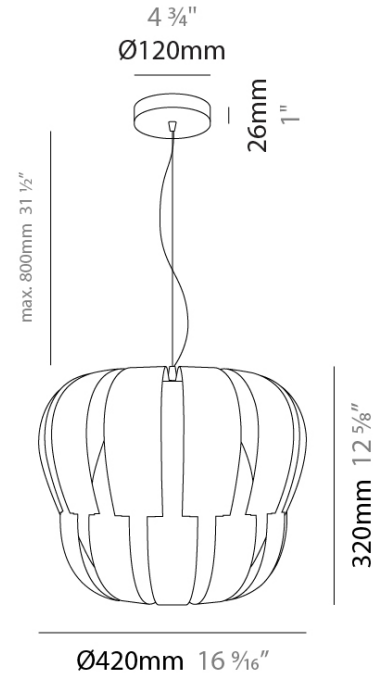

QUEEN SUSPENSION

D61043-

base number   Finish
Options

1. To build a product code in our configurator select the specify button on the base model # product page
2. To build a manual product code on this datasheet choose from the options listed below in blue font and add the suffix to the base model #

GENERAL

Series: Queen
Brand: Linea Zero
Division: Design
Mounting Type: Suspension
Mounting Location: Ceiling
Subcategory: Pendant

PHYSICAL

Shape: Abstract
Diameter (mm): 420
Diameter (in): 16 ⁹/₁₆
Height (mm): 320
Height (in): 12 ⁵/₈
Max. Overall Height (mm): 1120
Max. Overall Height (in): 44 ¹/₈
Light Distribution: Omnidirectional
Diffuser: Polilux™ Shade - See Finish Options
Fixture Finish: WHI / SIL / NGD / COP / PKM
Fixture Material: Polilux™/ Metal holder
Cable Details: Cable length 31" - Transparent

ELECTRICAL

Number of Lamps: 1
Lamp Type: LED Retrofit
Bulb Included: Bulb Not Included
Max. Wattage Per Lamp (W): 7
Lamp Base: E26
Input Voltage (V): 120
Upon Request: 277Vac / GU24

RATINGS AND CERTIFICATIONS

Certified By: Certified for North American Standards
IP rating: IP20

PROJECT	_____
TYPE	_____
SPECIFIER	_____
QUANTITY	_____
DATE	_____