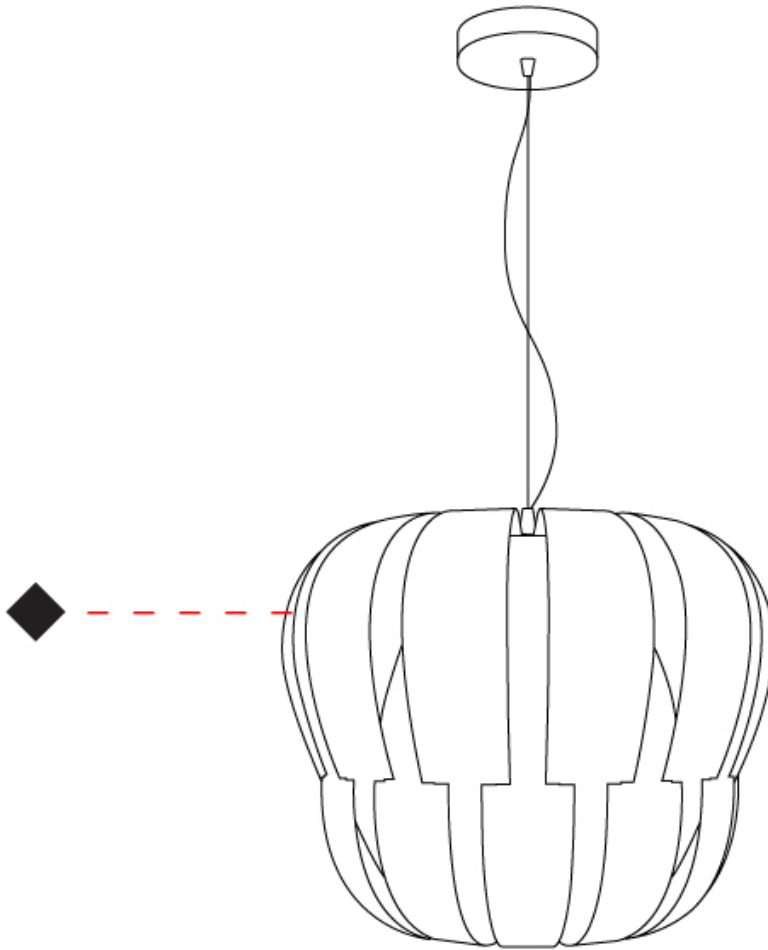

QUEEN SUSPENSION

D61043-

PROJECT _____

TYPE _____

SPECIFIER _____

QUANTITY _____

DATE _____