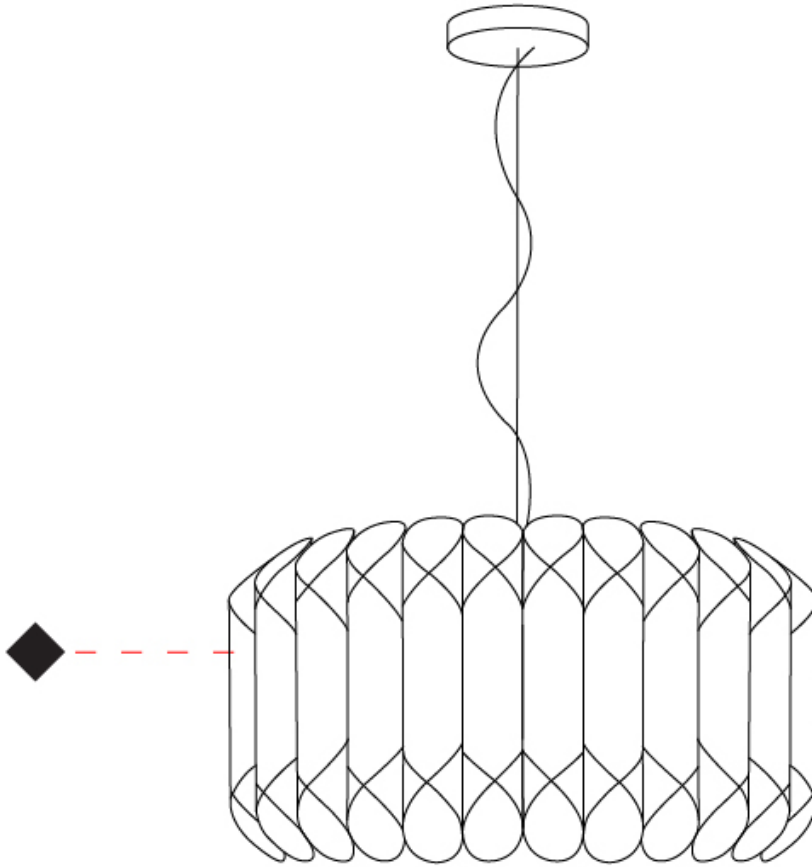

LOUISE SUSPENSION

D61056-

PROJECT _____

TYPE _____

SPECIFIER _____

QUANTITY _____

DATE _____