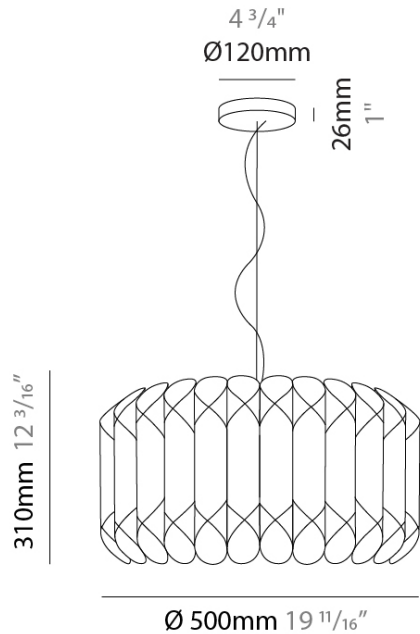

LOUISE SUSPENSION

D61056-

base number Finish
Options

PROJECT
TYPE
SPECIFIER
QUANTITY
DATE

1. To build a product code in our configurator select the specify button on the base model # product page
2. To build a manual product code on this datasheet choose from the options listed below in blue font and add the suffix to the base model #

GENERAL

Series: Louise
Brand: Linea Zero
Division: Design
Mounting Type: Suspension
Mounting Location: Ceiling
Subcategory: Pendant

PHYSICAL

Shape: Drum
Diameter (mm): 500
Diameter (in): 19 11/16
Height (mm): 310
Height (in): 12 3/16
Max. Overall Height (mm): 1900
Max. Overall Height (in): 74 13/16
Light Distribution: Omnidirectional
Diffuser: Polilux™ Shade - See Finish Options
Fixture Finish: WHI / SIL / NGD / COP / PKM
Fixture Material: Polilux™ / Metal holder

ELECTRICAL

Number of Lamps: 1
Lamp Type: LED Retrofit
Bulb Included: Bulb Not Included
Max. Wattage Per Lamp (W): 7
Lamp Base: E26
Input Voltage (V): 120
Upon Request: 277Vac / GU24

RATINGS AND CERTIFICATIONS

Certified By: Certified for North American Standards
IP rating: IP20