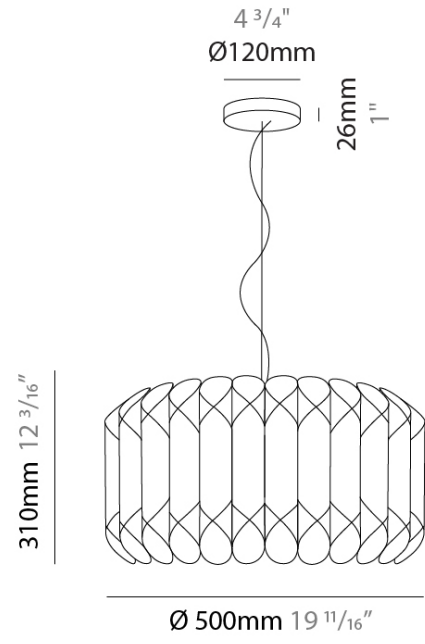

LOUISE SUSPENSION

D61056-

base number   Finish
Options

1. To build a product code in our configurator select the specify button on the base model # product page
2. To build a manual product code on this datasheet choose from the options listed below in blue font and add the suffix to the base model #

GENERAL

Series: Louise
Partner: Linea Zero
Division: Design
Installation: Suspension
Product Type: Pendant
Mounting Location: Ceiling

PHYSICAL

Shape: Drum
Diameter (mm): 500
Diameter (in): 19 11/16
Height (mm): 310
Height (in): 12 3/16
Max. Overall Height (mm): 1900
Max. Overall Height (in): 74 13/16
Diffuser: Polilux™ Shade - See Finish Options
Fixture Finish: [WHI](#) / [SIL](#) / [NGD](#) / [COP](#) / [PKM](#)
Fixture Material: Polilux™/ Metal holder
Primary Material: Non-Static Polilux

ELECTRICAL

Number of Lamps: 1
Lamp Type: LED Retrofit
Bulb Included: Bulb Not Included
Max. Wattage Per Lamp (W): 7
Lamp Base: E26
Input Voltage (V): 120
Upon Request: 277Vac / GU24

RATINGS AND CERTIFICATIONS

Certified By: Certified for North American Standards
IP rating: IP20

PROJECT _____
TYPE _____
SPECIFIER _____
QUANTITY _____
DATE _____