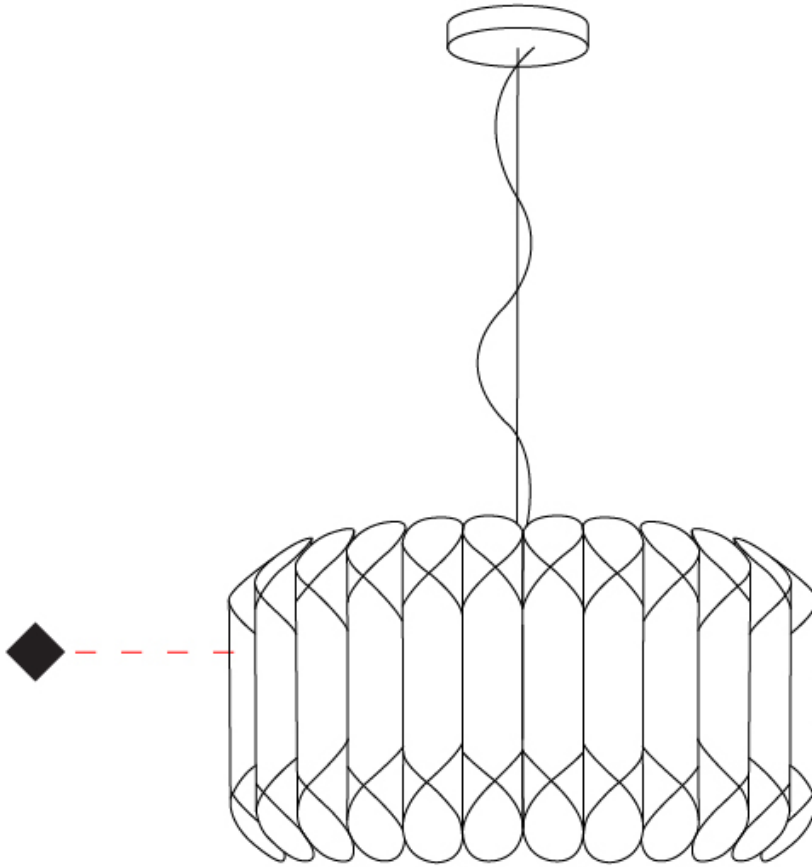

LOUISE SUSPENSION

D61056-

PROJECT

TYPE

SPECIFIER

QUANTITY

DATE