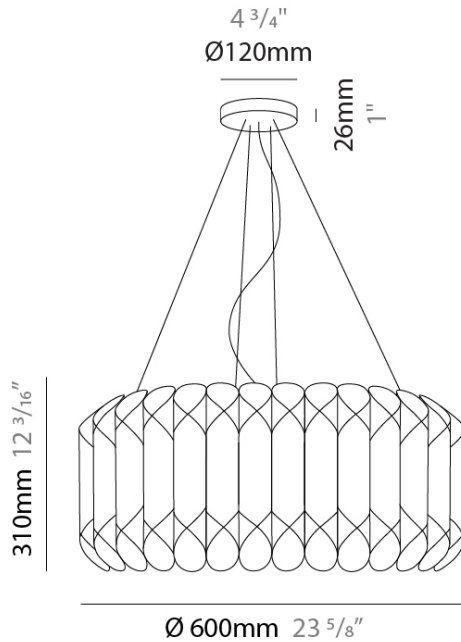

LOUISE SUSPENSION

D61057-

base number   Finish
Options

1. To build a product code in our configurator select the specify button on the base model # product page
2. To build a manual product code on this datasheet choose from the options listed below in blue font and add the suffix to the base model #

GENERAL

Series: Louise
Partner: Linea Zero
Division: Design
Installation: Suspension
Product Type: Pendant
Mounting Location: Ceiling

PHYSICAL

Shape: Drum
Diameter (mm): 600
Diameter (in): 23 5/8
Height (mm): 310
Height (in): 12 3/16
Max. Overall Height (mm): 1900
Max. Overall Height (in): 74 13/16
Diffuser: Polilux™ Shade - See Finish Options
Fixture Finish: [WHI / SIL / NGD / COP / PKM](#)
Fixture Material: Polilux™/ Metal holder
Primary Material: Non-Static Polilux

ELECTRICAL

Number of Lamps: 1
Lamp Type: LED Retrofit
Bulb Included: Bulb Not Included
Max. Wattage Per Lamp (W): 7
Lamp Base: E26
Input Voltage (V): 120
Upon Request: 277Vac / GU24

RATINGS AND CERTIFICATIONS

Certified By: Certified for North American Standards
IP rating: IP20

PROJECT
TYPE
SPECIFIER
QUANTITY
DATE