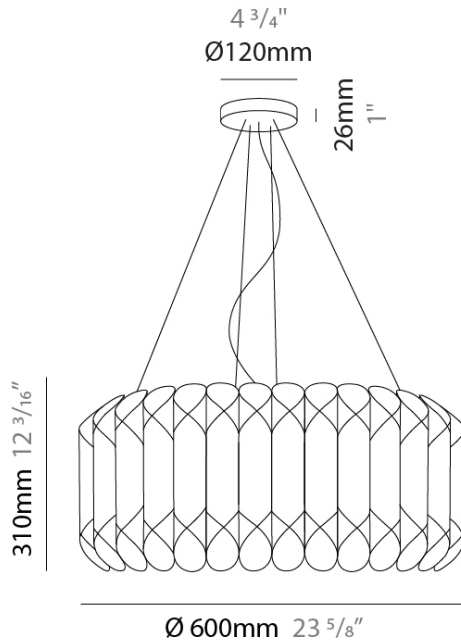

LOUISE SUSPENSION

D61057-

base number   Finish
Options

1. To build a product code in our configurator select the specify button on the base model # product page
2. To build a manual product code on this datasheet choose from the options listed below in blue font and add the suffix to the base model #

GENERAL

Series: Louise
Brand: Linea Zero
Division: Design
Mounting Type: Suspension
Mounting Location: Ceiling
Subcategory: Pendant

PHYSICAL

Shape: Drum
Diameter (mm): 600
Diameter (in): 23 ⁵/₈
Height (mm): 310
Height (in): 12 ³/₁₆
Max. Overall Height (mm): 1900
Max. Overall Height (in): 74 ¹³/₁₆
Light Distribution: Omnidirectional
Diffuser: Polilux™ Shade - See Finish Options
Fixture Finish: WHI / SIL / NGD / COP / PKM
Fixture Material: Polilux™ / Metal holder

ELECTRICAL

Number of Lamps: 1
Lamp Type: LED Retrofit
Bulb Included: Bulb Not Included
Max. Wattage Per Lamp (W): 7
Lamp Base: E26
Input Voltage (V): 120
Upon Request: 277Vac / GU24

RATINGS AND CERTIFICATIONS

Certified By: Certified for North American Standards
IP rating: IP20

PROJECT	_____
TYPE	_____
SPECIFIER	_____
QUANTITY	_____
DATE	_____