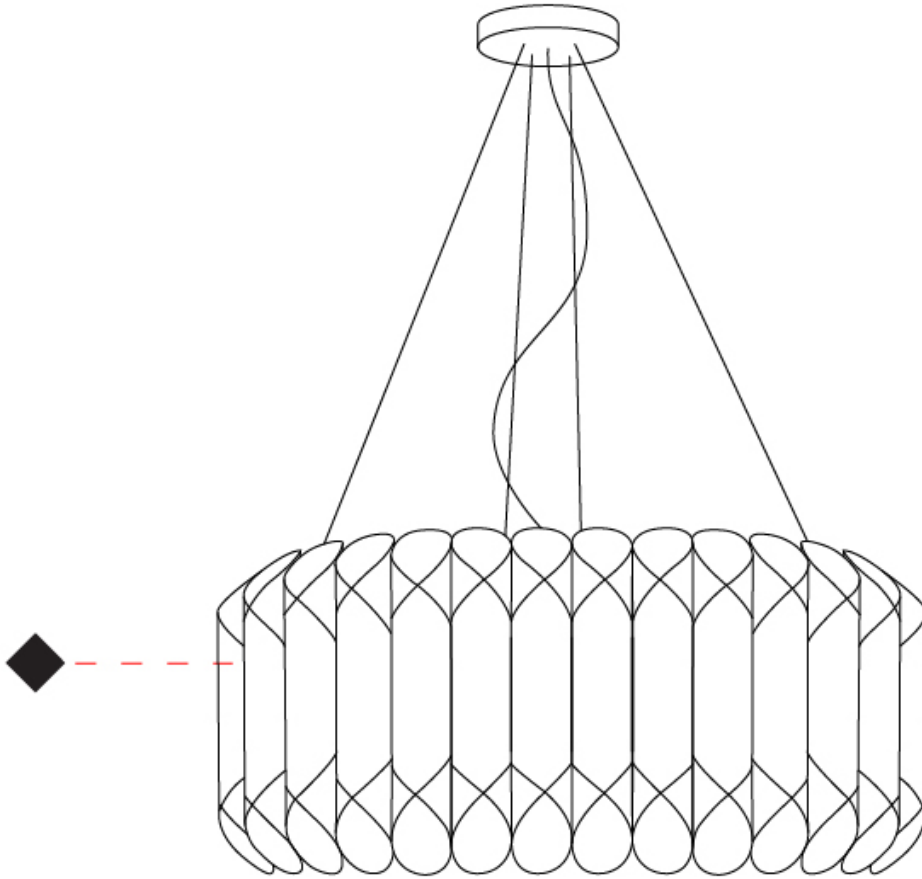

LOUISE SUSPENSION

D61057-

PROJECT _____

TYPE _____

SPECIFIER _____

QUANTITY _____

DATE _____

D