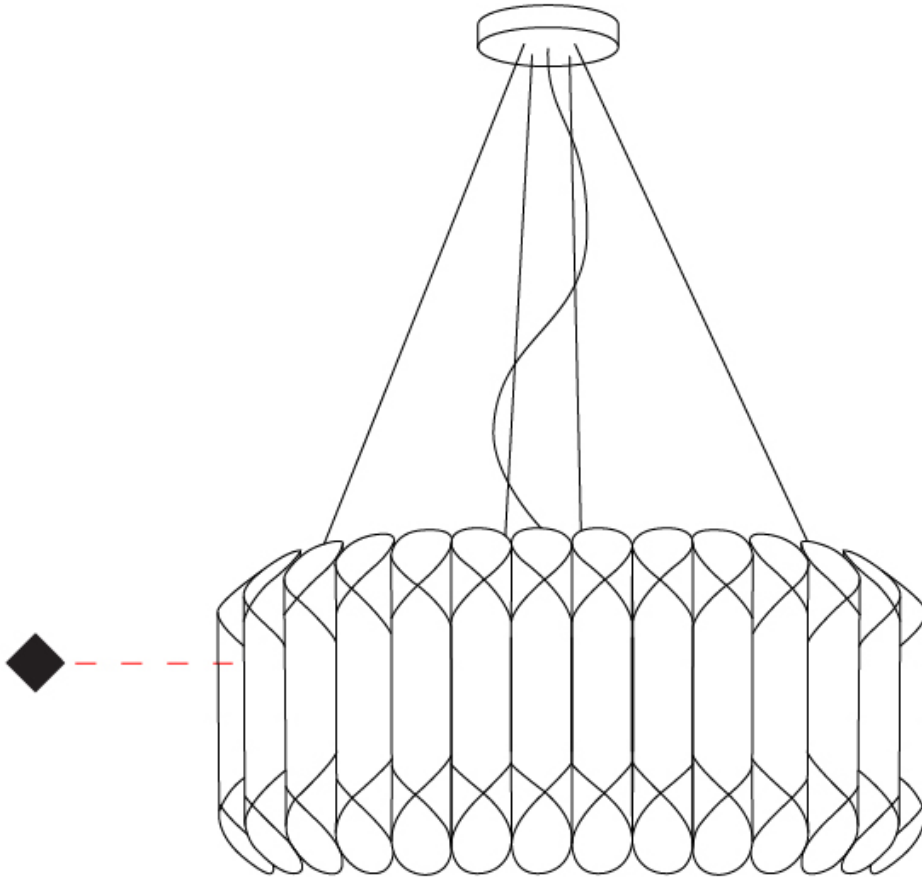

LOUISE SUSPENSION

D61057-

PROJECT _____

TYPE _____

SPECIFIER _____

QUANTITY _____

DATE _____