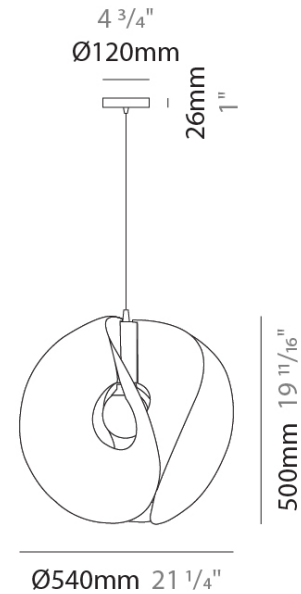

ATOM SUSPENSION

D61061-

base number   Finish
Options

1. To build a product code in our configurator select the specify button on the base model # product page
2. To build a manual product code on this datasheet choose from the options listed below in blue font and add the suffix to the base model #

GENERAL

Series: Atom _____
Partner: Linea Zero _____
Division: Design _____
Installation: Suspension _____
Product Type: Pendant _____
Mounting Location: Ceiling _____

PHYSICAL

Shape: Abstract _____
Diameter (mm): 540 _____
Diameter (in): 21 1/4 _____
Height (mm): 500 _____
Height (in): 19 11/16 _____
Max. Overall Height (mm): 1900 _____
Max. Overall Height (in): 74 13/16 _____
Diffuser: Polilux™ Shade - See Finish Options _____
Fixture Finish: [WHI](#) / [SIL](#) / [NGD](#) / [COP](#) / [PKM](#) _____
Fixture Material: Polilux™/ Metal holder _____
Primary Material: Non-Static Polilux _____

ELECTRICAL

Number of Lamps: 1 _____
Lamp Type: LED Retrofit _____
Lamp Shape: G40 _____
Bulb Included: Bulb Not Included _____
Max. Wattage Per Lamp (W): 7 _____
Lamp Base: E26 _____
Input Voltage (V): 120 _____
Upon Request: 277Vac / GU24 _____

RATINGS AND CERTIFICATIONS

Certified By: Certified for North American Standards _____
IP rating: IP20 _____