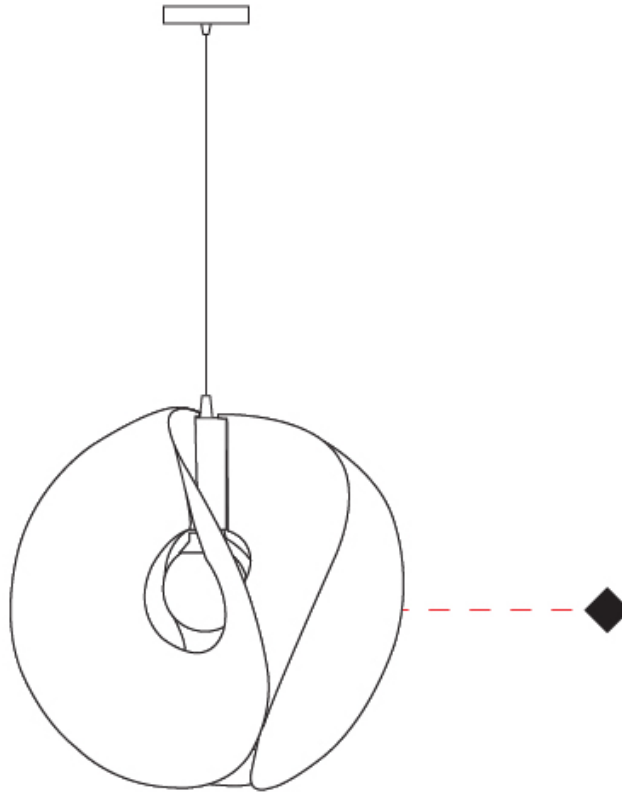

ATOM SUSPENSION

D61061-

PROJECT

TYPE

SPECIFIER

QUANTITY

DATE

D