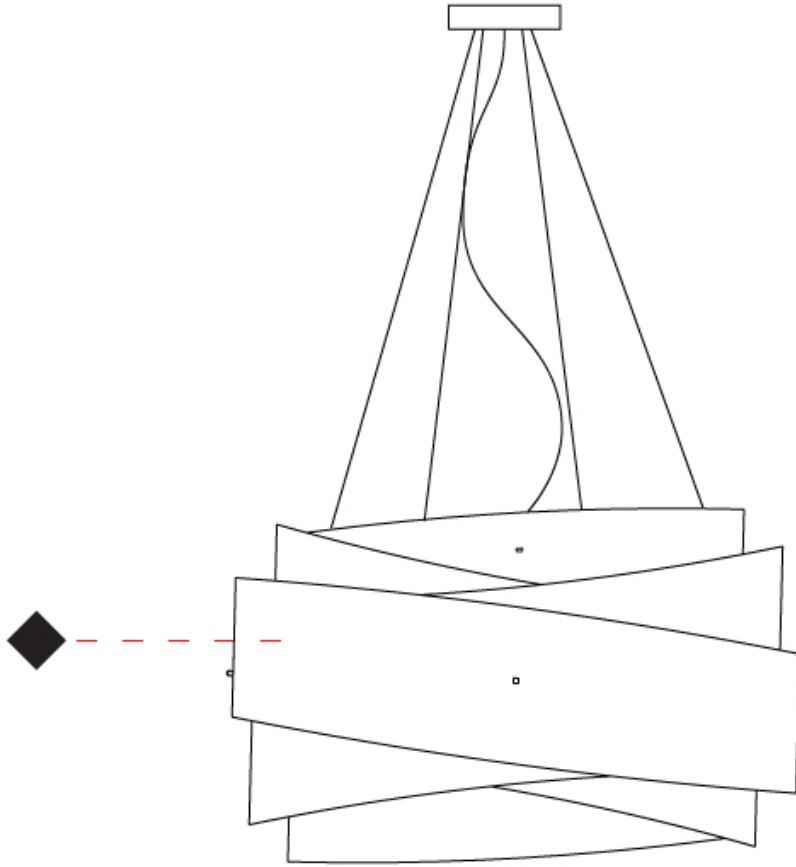

BEA SUSPENSION

D61063-

PROJECT

TYPE

SPECIFIER

QUANTITY

DATE

D