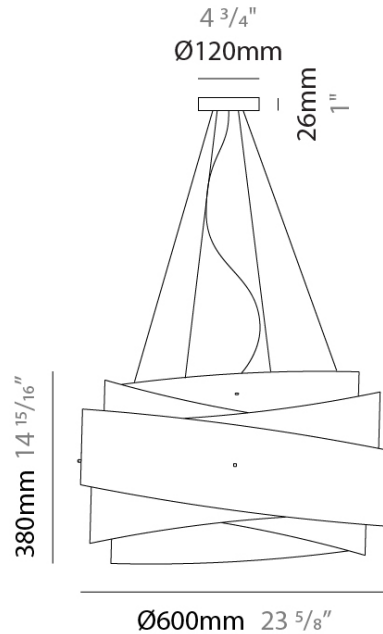

PROJECT	_____
TYPE	_____
SPECIFIER	_____
QUANTITY	_____
DATE	_____

BEA SUSPENSION

D61063-

base number   Finish
Options

1. To build a product code in our configurator select the specify button on the base model # product page
2. To build a manual product code on this datasheet choose from the options listed below in blue font and add the suffix to the base model #

GENERAL

Series: Bea
Brand: Linea Zero
Division: Design
Mounting Type: Suspension
Mounting Location: Ceiling
Subcategory: Pendant

PHYSICAL

Shape: Cylinder
Diameter (mm): 600
Diameter (in): 23 5/8
Height (mm): 380
Height (in): 14 15/16
Max. Overall Height (mm): 1900
Max. Overall Height (in): 74 13/16
Light Distribution: Omnidirectional
Diffuser: Polilux™ Shade - See Finish Options
Fixture Finish: WHI / PGN / SIL / NGD / COP / PKM
Fixture Material: Polilux™/ Metal holder

ELECTRICAL

Number of Lamps: 1
Lamp Type: LED Retrofit
Bulb Included: Bulb Not Included
Max. Wattage Per Lamp (W): 7
Lamp Base: E26
Input Voltage (V): 120
Upon Request: 277Vac / GU24

RATINGS AND CERTIFICATIONS

Certified By: Certified for North American Standards
IP rating: IP20