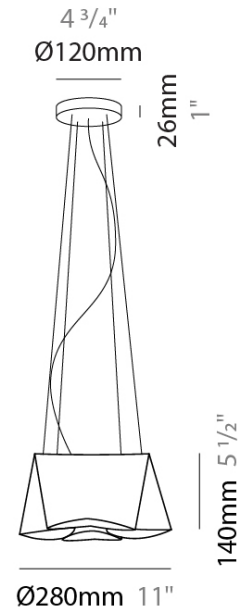

WANDA SUSPENSION

D61066-

base number   Finish
Options

1. To build a product code in our configurator select the specify button on the base model # product page
2. To build a manual product code on this datasheet choose from the options listed below in blue font and add the suffix to the base model #

GENERAL

Series: Wanda _____
Partner: Linea Zero _____
Division: Design _____
Installation: Suspension _____
Product Type: Pendant _____
Mounting Location: Ceiling _____

PHYSICAL

Shape: Abstract _____
Diameter (mm): 280 _____
Diameter (in): 11 _____
Height (mm): 140 _____
Height (in): 5 1/2 _____
Max. Overall Height (mm): 1900 _____
Max. Overall Height (in): 74 13/16 _____
Diffuser: Polilux™ Shade - See Finish Options _____
Fixture Finish: [WHI](#) / [SIL](#) / [NGD](#) / [COP](#) / [PKM](#) _____
Fixture Material: Polilux™/ Metal holder _____
Primary Material: Non-Static Polilux _____

ELECTRICAL

Number of Lamps: 1 _____
Lamp Type: LED Retrofit _____
Bulb Included: Bulb Not Included _____
Max. Wattage Per Lamp (W): 7 _____
Lamp Base: E26 _____
Input Voltage (V): 120 _____
Upon Request: 277Vac / GU24 _____

RATINGS AND CERTIFICATIONS

Certified By: Certified for North American Standards _____
IP rating: IP20 _____