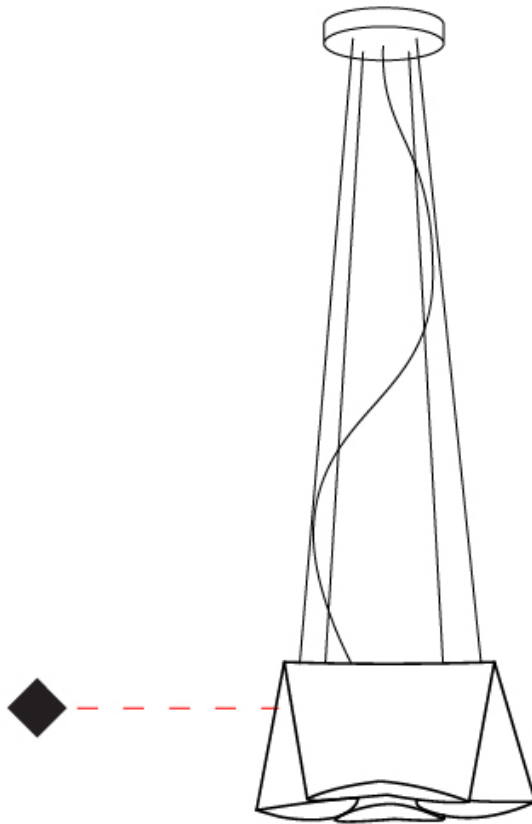

WANDA SUSPENSION

D61066-

PROJECT	_____
TYPE	_____
SPECIFIER	_____
QUANTITY	_____
DATE	_____