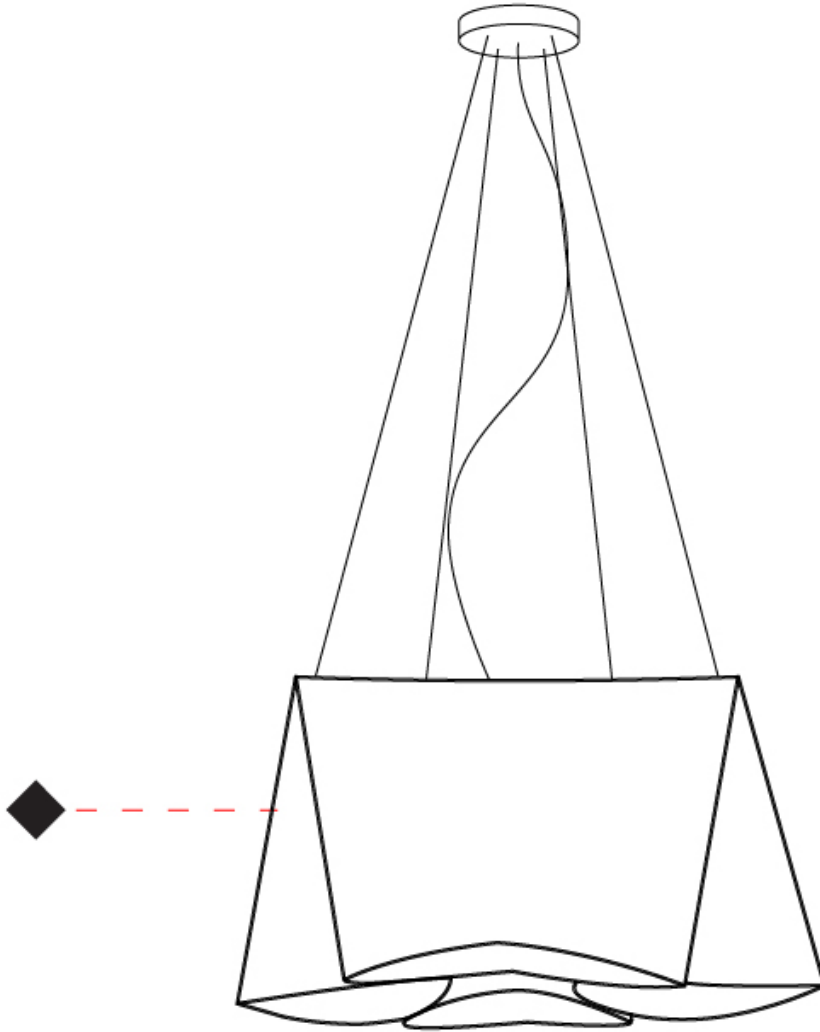

WANDA SUSPENSION

D61068-

PROJECT _____

TYPE _____

SPECIFIER _____

QUANTITY _____

DATE _____

D