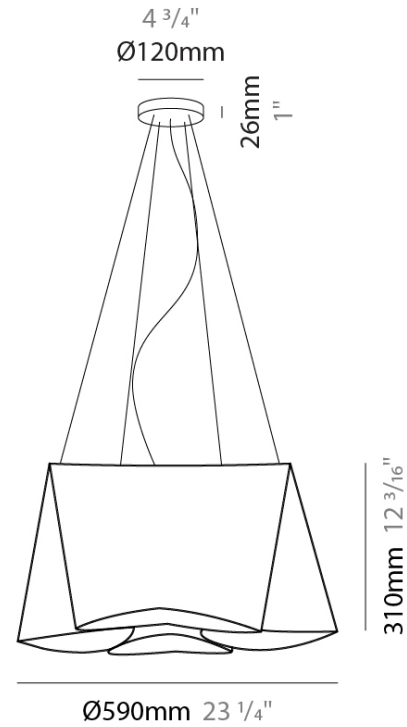

WANDA SUSPENSION

D61068-

base number   Finish
Options

1. To build a product code in our configurator select the specify button on the base model # product page
2. To build a manual product code on this datasheet choose from the options listed below in blue font and add the suffix to the base model #

GENERAL

Series: Wanda
Partner: Linea Zero
Division: Design
Installation: Suspension
Product Type: Pendant
Mounting Location: Ceiling

PHYSICAL

Shape: Abstract
Diameter (mm): 390
Diameter (in): 23 1/4
Height (mm): 310
Height (in): 12 3/16
Max. Overall Height (mm): 1900
Max. Overall Height (in): 74 13/16
Diffuser: Polilux™ Shade - See Finish Options
Fixture Finish: [WHI](#) / [SIL](#) / [NGD](#) / [COP](#) / [PKM](#)
Fixture Material: Polilux™/ Metal holder
Primary Material: Non-Static Polilux

ELECTRICAL

Number of Lamps: 1
Lamp Type: LED Retrofit
Bulb Included: Bulb Not Included
Max. Wattage Per Lamp (W): 7
Lamp Base: E26
Input Voltage (V): 120
Upon Request: 277Vac / GU24

RATINGS AND CERTIFICATIONS

Certified By: Certified for North American Standards
IP rating: IP20

PROJECT	_____
TYPE	_____
SPECIFIER	_____
QUANTITY	_____
DATE	_____