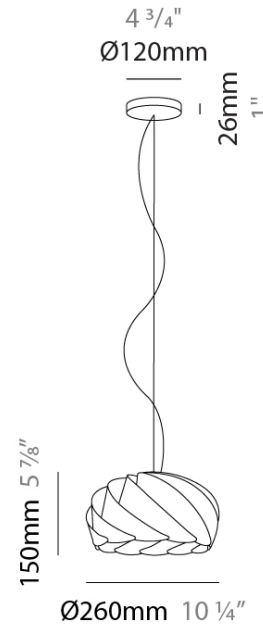

HALF GLOBE SUSPENSION

D61071-

base number   Finish
Options

1. To build a product code in our configurator select the specify button on the base model # product page
2. To build a manual product code on this datasheet choose from the options listed below in blue font and add the suffix to the base model #

GENERAL

Series: Half Globe
Brand: Linea Zero
Division: Design
Mounting Type: Suspension
Mounting Location: Ceiling
Subcategory: Pendant

PHYSICAL

Shape: Dome
Diameter (mm): 260
Diameter (in): 10 3/4
Height (mm): 150
Height (in): 5 7/8
Max. Overall Height (mm): 1900
Max. Overall Height (in): 74 13/16
Light Distribution: Omnidirectional
Diffuser: Polilux™ Shade - See Finish Options
Fixture Finish: WHI / BLK / SIL / NGD / COP / PKM
Fixture Material: Polilux™ / Metal holder

ELECTRICAL

Number of Lamps: 1
Lamp Type: LED Retrofit
Bulb Included: Bulb Not Included
Max. Wattage Per Lamp (W): 7
Lamp Base: E26
Input Voltage (V): 120
Upon Request: 277Vac / GU24

RATINGS AND CERTIFICATIONS

Certified By: Certified for North American Standards
IP rating: IP20

PROJECT	_____
TYPE	_____
SPECIFIER	_____
QUANTITY	_____
DATE	_____