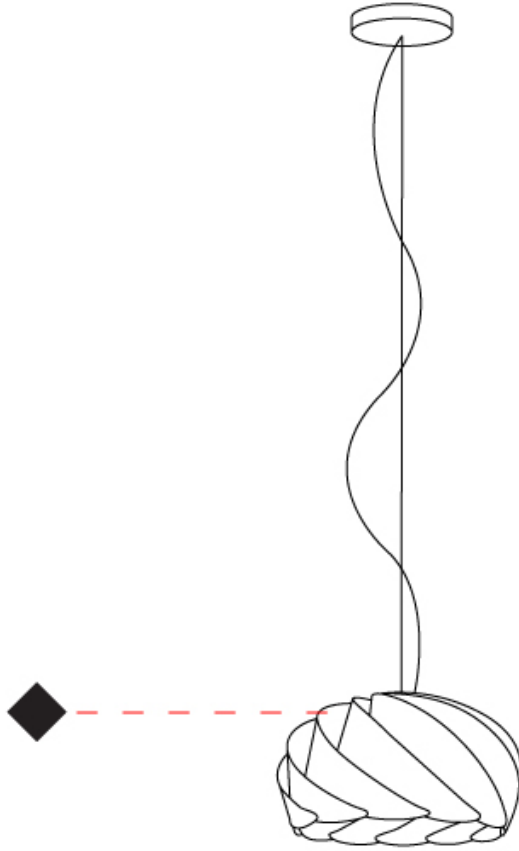

HALF GLOBE SUSPENSION

D61071-

base number Finish
Options

- To build a product code in our configurator select the specify button on the base model # product page
- To build a manual product code on this datasheet choose from the options listed below in blue font and add the suffix to the base model #

GENERAL

Series: Half Globe
 Brand: Linea Zero
 Division: Design
 Mounting Type: Suspension
 Mounting Location: Ceiling
 Subcategory: Pendant

PHYSICAL

Shape: Dome
 Diameter (mm): 260
 Diameter (in): 10 3/4
 Height (mm): 150
 Height (in): 5 7/8
 Max. Overall Height (mm): 1900
 Max. Overall Height (in): 74 13/16
 Light Distribution: Omnidirectional
 Diffuser: Polilux™ Shade - See Finish Options
 Fixture Finish: WHI / BLK / SIL / NGD / COP / PKM
 Fixture Material: Polilux™ / Metal holder

DATE

D

HALF GLOBE SUSPENSION COLOR FINISH CHART

PROJECT	_____
TYPE	_____
SPECIFIER	_____
QUANTITY	_____
DATE	_____

Fixture Finish

White - WHI

Black - BLK

Silver - SIL