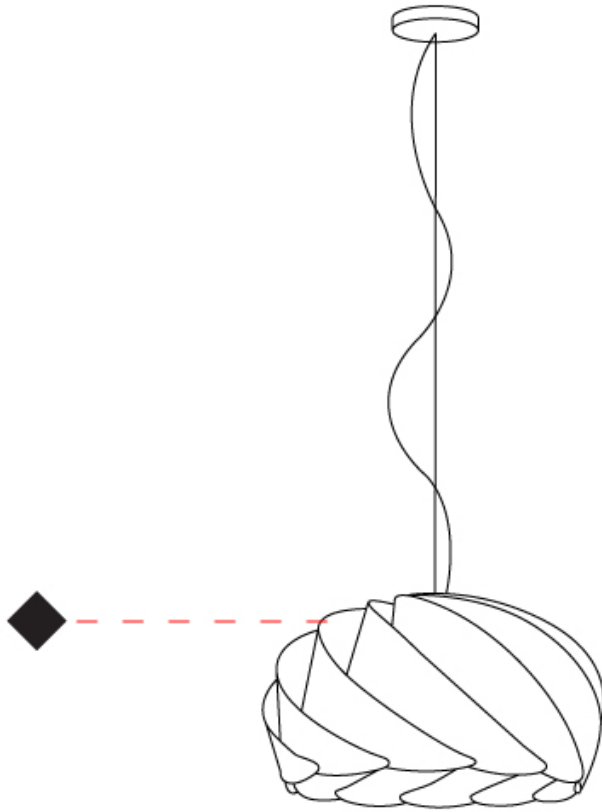

HALF GLOBE SUSPENSION

D61072-

PROJECT	_____
TYPE	_____
SPECIFIER	_____
QUANTITY	_____
DATE	_____

D