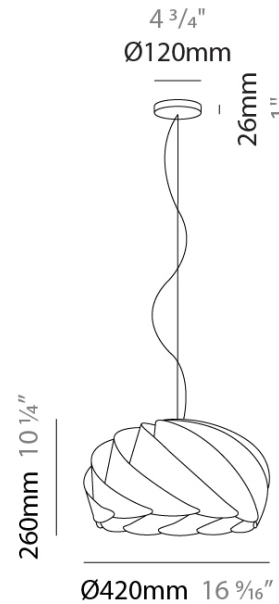

HALF GLOBE SUSPENSION

D61072-

base number   Finish
Options

1. To build a product code in our configurator select the specify button on the base model # product page
2. To build a manual product code on this datasheet choose from the options listed below in blue font and add the suffix to the base model #

GENERAL

Series: Half Globe
Partner: Linea Zero
Division: Design
Installation: Suspension
Product Type: Pendant
Mounting Location: Ceiling

PHYSICAL

Shape: Dome
Diameter (mm): 420
Diameter (in): 16 ⁹/₁₆
Height (mm): 260
Height (in): 10 ¹/₄
Max. Overall Height (mm): 1900
Max. Overall Height (in): 74 ¹³/₁₆
Diffuser: Polilux™ Shade - See Finish Options
Fixture Finish: [WHI](#) / [BLK](#) / [SIL](#) / [NGD](#) / [COP](#) / [PKM](#)
Fixture Material: Polilux™/ Metal holder
Primary Material: Non-Static Polilux

ELECTRICAL

Number of Lamps: 1
Lamp Type: LED Retrofit
Bulb Included: Bulb Not Included
Max. Wattage Per Lamp (W): 7
Lamp Base: E26
Input Voltage (V): 120
Upon Request: 277Vac / GU24

RATINGS AND CERTIFICATIONS

Certified By: Certified for North American Standards
IP rating: IP20

PROJECT
TYPE
SPECIFIER
QUANTITY
DATE