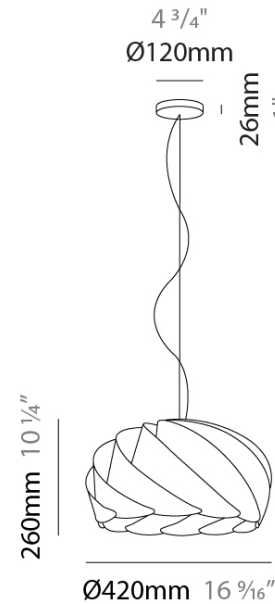

HALF GLOBE SUSPENSION

D61072-

base number   Finish
Options

1. To build a product code in our configurator select the specify button on the base model # product page
2. To build a manual product code on this datasheet choose from the options listed below in blue font and add the suffix to the base model #

GENERAL

Series: Half Globe
Partner: Linea Zero
Division: Design
Installation: Suspension
Product Type: Pendant
Mounting Location: Ceiling

PHYSICAL

Shape: Dome
Diameter (mm): 420
Diameter (in): 16 ⁹/₁₆
Height (mm): 260
Height (in): 10 ¹/₄
Max. Overall Height (mm): 1900
Max. Overall Height (in): 74 ¹³/₁₆
Diffuser: Polilux™ Shade - See Finish Options
Fixture Finish: [WHI / BLK / SIL / NGD / COP / PKM](#)
Fixture Material: Polilux™/ Metal holder
Primary Material: Non-Static Polilux

ELECTRICAL

Number of Lamps: 1
Lamp Type: LED Retrofit
Bulb Included: Bulb Not Included
Max. Wattage Per Lamp (W): 7
Lamp Base: E26
Input Voltage (V): 120
Upon Request: 277Vac / GU24

RATINGS AND CERTIFICATIONS

Certified By: Certified for North American Standards
IP rating: IP20

PROJECT	_____
TYPE	_____
SPECIFIER	_____
QUANTITY	_____
DATE	_____