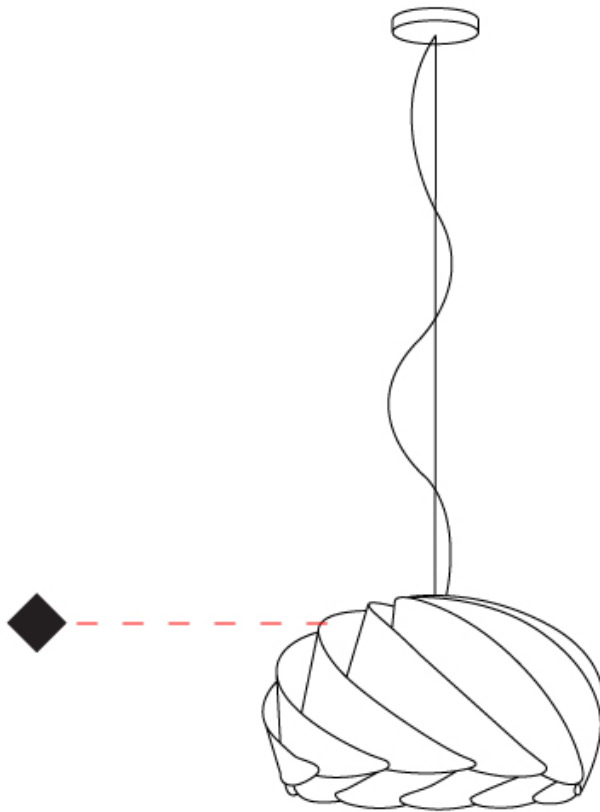

HALF GLOBE SUSPENSION

D61072-

PROJECT

TYPE

SPECIFIER

QUANTITY

DATE

D