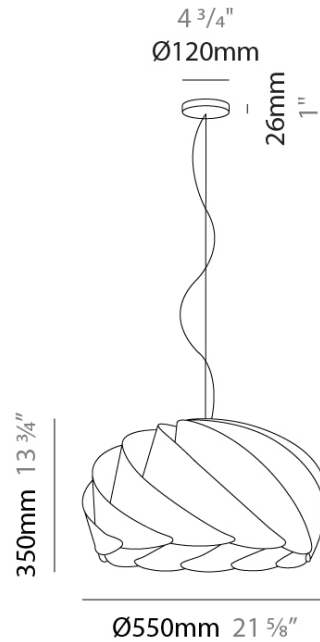

HALF GLOBE SUSPENSION

D61073-

base number   Finish
Options

1. To build a product code in our configurator select the specify button on the base model # product page
2. To build a manual product code on this datasheet choose from the options listed below in blue font and add the suffix to the base model #

GENERAL

Series: Half Globe
Brand: Linea Zero
Division: Design
Mounting Type: Suspension
Mounting Location: Ceiling
Subcategory: Pendant

PHYSICAL

Shape: Dome
Diameter (mm): 550
Diameter (in): 21 ⁵/₈
Height (mm): 350
Height (in): 13 ³/₄
Max. Overall Height (mm): 1900
Max. Overall Height (in): 74 ¹³/₁₆
Light Distribution: Omnidirectional
Diffuser: Polilux™ Shade - See Finish Options
Fixture Finish: WHI / BLK / SIL / NGD / COP / PKM
Fixture Material: Polilux™/ Metal holder

ELECTRICAL

Number of Lamps: 1
Lamp Type: LED Retrofit
Bulb Included: Bulb Not Included
Max. Wattage Per Lamp (W): 7
Lamp Base: E26
Input Voltage (V): 120
Upon Request: 277Vac / GU24

RATINGS AND CERTIFICATIONS

Certified By: Certified for North American Standards
IP rating: IP20

PROJECT
TYPE
SPECIFIER
QUANTITY
DATE