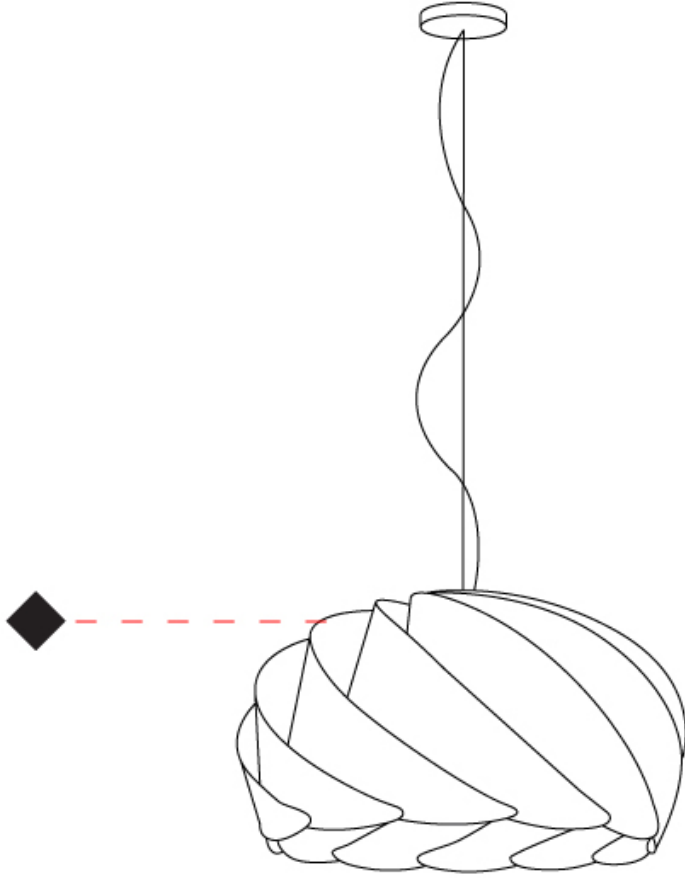

HALF GLOBE SUSPENSION

D61073-

PROJECT

TYPE

SPECIFIER

QUANTITY

DATE