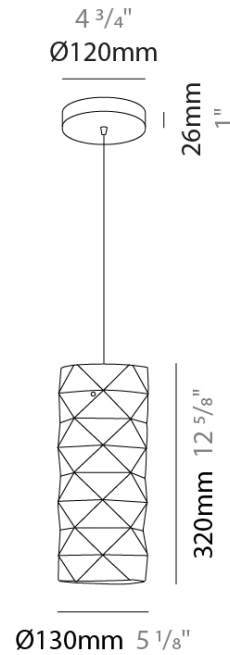

PRISMA SUSPENSION

D61077-

base number   Finish
Options

1. To build a product code in our configurator select the specify button on the base model # product page
2. To build a manual product code on this datasheet choose from the options listed below in blue font and add the suffix to the base model #

GENERAL

Series: Prisma
Brand: Linea Zero
Division: Design
Mounting Type: Suspension
Mounting Location: Ceiling
Subcategory: Pendant

PHYSICAL

Shape: Cylinder
Diameter (mm): 130
Diameter (in): 5 ¹/₈
Height (mm): 320
Height (in): 12 ⁵/₈
Max. Overall Height (mm): 1900
Max. Overall Height (in): 74 ¹³/₁₆
Light Distribution: Omnidirectional
Diffuser: Polilux™ Shade - See Finish Options
Fixture Finish: WHI / SIL / NGD / COP / PKM
Fixture Material: Polilux™ / Metal holder

ELECTRICAL

Number of Lamps: 1
Lamp Type: LED Retrofit
Bulb Included: Bulb Not Included
Max. Wattage Per Lamp (W): 7
Lamp Base: E26
Input Voltage (V): 120
Upon Request: 277Vac / GU24

RATINGS AND CERTIFICATIONS

Certified By: Certified for North American Standards
IP rating: IP20

PROJECT
TYPE
SPECIFIER
QUANTITY
DATE