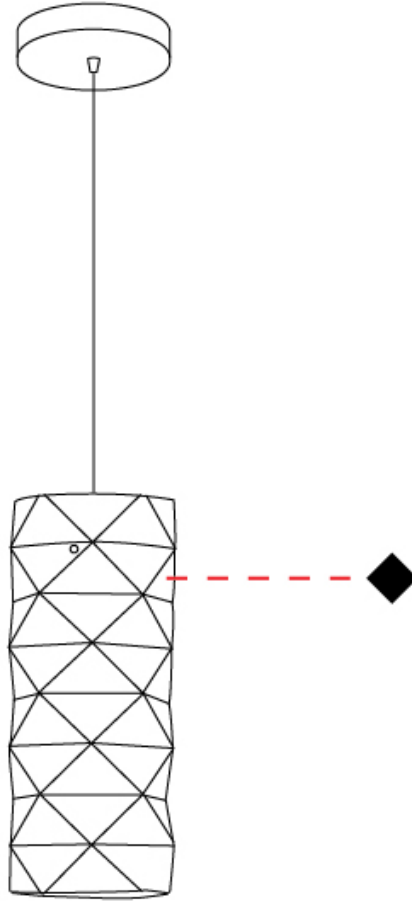

PRISMA SUSPENSION

D61077-

PROJECT _____

TYPE _____

SPECIFIER _____

QUANTITY _____

DATE _____

D