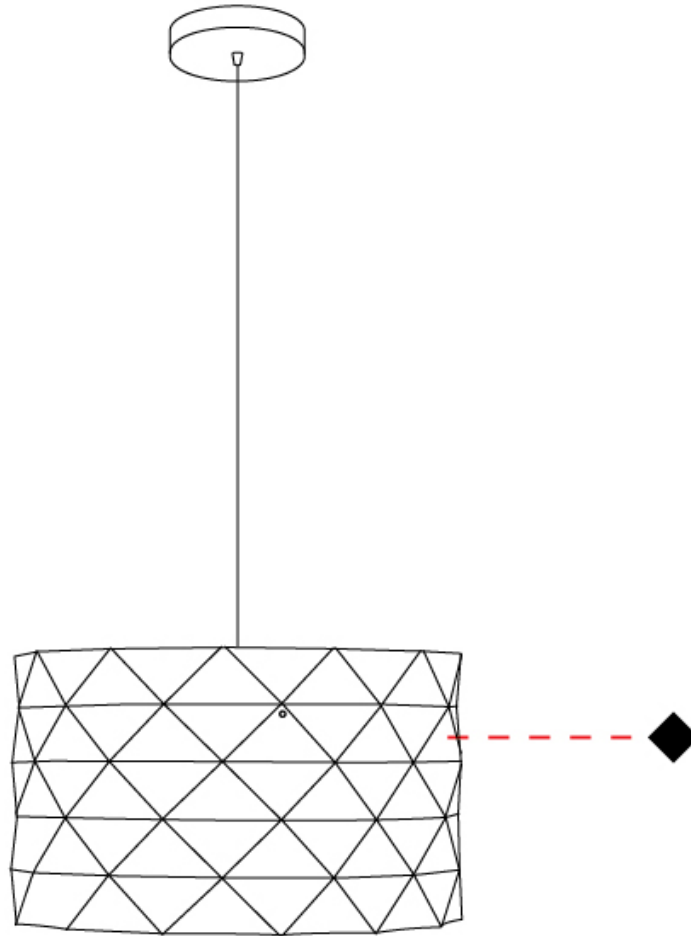

PRISMA SUSPENSION

D61079-

PROJECT _____

TYPE _____

SPECIFIER _____

QUANTITY _____

DATE _____

D