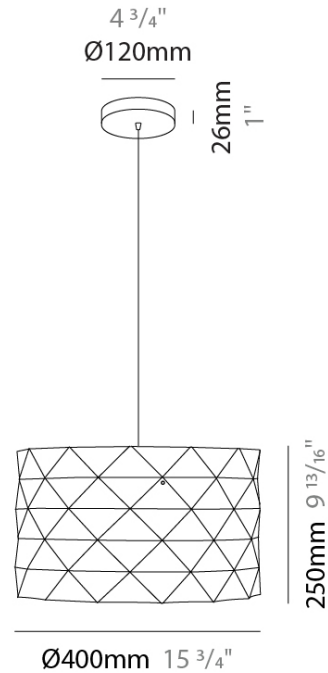

PRISMA SUSPENSION

D61079-

base number   Finish
Options

1. To build a product code in our configurator select the specify button on the base model # product page
2. To build a manual product code on this datasheet choose from the options listed below in blue font and add the suffix to the base model #

GENERAL

Series: Prisma
Brand: Linea Zero
Division: Design
Mounting Type: Suspension
Mounting Location: Ceiling
Subcategory: Pendant

PHYSICAL

Shape: Cylinder
Diameter (mm): 400
Diameter (in): 15 ³/₄
Height (mm): 250
Height (in): 9 ¹³/₁₆
Max. Overall Height (mm): 1900
Max. Overall Height (in): 74 ¹³/₁₆
Light Distribution: Omnidirectional
Diffuser: Polilux™ Shade - See Finish Options
Fixture Finish: WHI / SIL / NGD / COP / PKM
Fixture Material: Polilux™ / Metal holder

ELECTRICAL

Number of Lamps: 1
Lamp Type: LED Retrofit
Bulb Included: Bulb Not Included
Max. Wattage Per Lamp (W): 7
Lamp Base: E26
Input Voltage (V): 120
Upon Request: 277Vac / GU24

RATINGS AND CERTIFICATIONS

Certified By: Certified for North American Standards
IP rating: IP20

PROJECT	_____
TYPE	_____
SPECIFIER	_____
QUANTITY	_____
DATE	_____