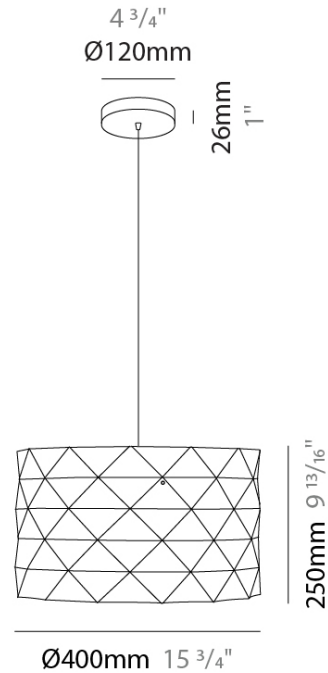

PRISMA SUSPENSION

D61079-

base number   Finish
Options

1. To build a product code in our configurator select the specify button on the base model # product page
2. To build a manual product code on this datasheet choose from the options listed below in blue font and add the suffix to the base model #

GENERAL

Series: Prisma
Partner: Linea Zero
Division: Design
Installation: Suspension
Product Type: Pendant
Mounting Location: Ceiling

PHYSICAL

Shape: Cylinder
Diameter (mm): 400
Diameter (in): 15 3/4
Height (mm): 250
Height (in): 9 13/16
Max. Overall Height (mm): 1900
Max. Overall Height (in): 74 13/16
Diffuser: Polilux™ Shade - See Finish Options
Fixture Finish: [WHI / SIL / NGD / COP / PKM](#)
Fixture Material: Polilux™/ Metal holder
Primary Material: Non-Static Polilux

ELECTRICAL

Number of Lamps: 1
Lamp Type: LED Retrofit
Bulb Included: Bulb Not Included
Max. Wattage Per Lamp (W): 7
Lamp Base: E26
Input Voltage (V): 120
Upon Request: 277Vac / GU24

RATINGS AND CERTIFICATIONS

Certified By: Certified for North American Standards
IP rating: IP20

PROJECT
TYPE
SPECIFIER
QUANTITY
DATE