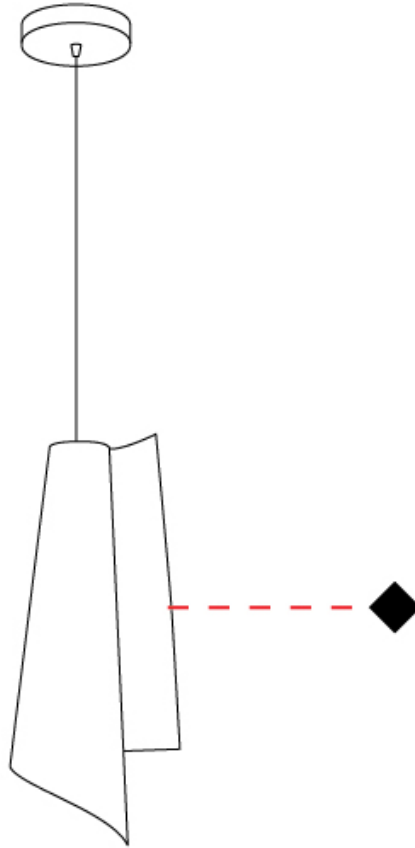

VELA SUSPENSION

D61084-

PROJECT

TYPE

SPECIFIER

QUANTITY

DATE

D