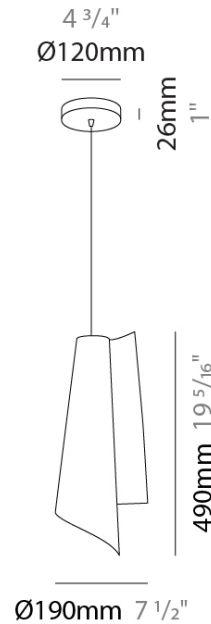

VELA SUSPENSION

D61084-

base number   Finish
Options

1. To build a product code in our configurator select the specify button on the base model # product page
2. To build a manual product code on this datasheet choose from the options listed below in blue font and add the suffix to the base model #

GENERAL

Series: Vela
Partner: Linea Zero
Division: Design
Installation: Suspension
Product Type: Pendant
Mounting Location: Ceiling

PHYSICAL

Shape: Abstract
Diameter (mm): 190
Diameter (in): 7 1/2
Height (mm): 490
Height (in): 19 5/16
Max. Overall Height (mm): 2516
Max. Overall Height (in): 99
Diffuser: Polilux™ Shade - See Finish Options
Fixture Finish: [WHI / SIL / NGD / COP / PKM](#)
Fixture Material: Polilux™/ Metal holder
Primary Material: Non-Static Polilux
Cable Details: 2000 mm cable included.

ELECTRICAL

Number of Lamps: 1
Lamp Type: LED Retrofit
Bulb Included: Bulb Not Included
Max. Wattage Per Lamp (W): 7
Lamp Base: E26
Input Voltage (V): 120
Upon Request: 277Vac / GU24

RATINGS AND CERTIFICATIONS

Certified By: Certified for North American Standards
IP rating: IP20

PROJECT
TYPE
SPECIFIER
QUANTITY
DATE