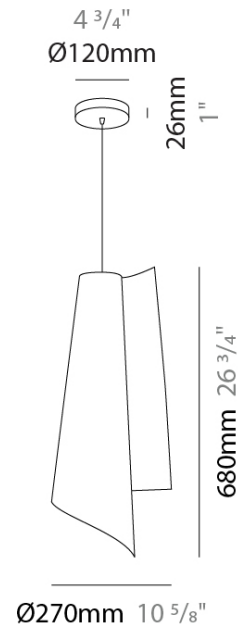

PROJECT	
TYPE	
SPECIFIER	
QUANTITY	
DATE	

VELA SUSPENSION

D61085-

base number   Finish
Options

1. To build a product code in our configurator select the specify button on the base model # product page
2. To build a manual product code on this datasheet choose from the options listed below in blue font and add the suffix to the base model #

GENERAL

Series: Vela
Brand: Linea Zero
Division: Design
Mounting Type: Suspension
Mounting Location: Ceiling
Subcategory: Pendant

PHYSICAL

Shape: Abstract
Diameter (mm): 270
Diameter (in): 10 ⁵/₈
Height (mm): 680
Height (in): 26 ³/₄
Light Distribution: Omnidirectional
Diffuser: Polilux™ Shade - See Finish Options
Fixture Finish: WHI / SIL / NGD / COP / PKM
Fixture Material: Polilux™/ Metal holder

ELECTRICAL

Number of Lamps: 1
Lamp Type: LED Retrofit
Bulb Included: Bulb Not Included
Max. Wattage Per Lamp (W): 7
Lamp Base: E26
Input Voltage (V): 120
Lamp Voltage (V): 120
Upon Request: 277Vac / GU24

RATINGS AND CERTIFICATIONS

Certified By: Certified for North American Standards
IP rating: IP20