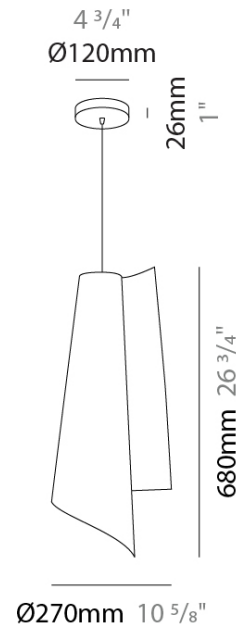

VELA SUSPENSION

D61085-

base number   Finish
Options

1. To build a product code in our configurator select the specify button on the base model # product page
2. To build a manual product code on this datasheet choose from the options listed below in blue font and add the suffix to the base model #

GENERAL

Series: Vela
Partner: Linea Zero
Division: Design
Installation: Suspension
Product Type: Pendant
Mounting Location: Ceiling

PHYSICAL

Shape: Abstract
Diameter (mm): 270
Diameter (in): 10 ⁵/₈
Height (mm): 680
Height (in): 26 ³/₄
Diffuser: Polilux™ Shade - See Finish Options
Fixture Finish: WHI / SIL / NGD / COP / PKM
Fixture Material: Polilux™/ Metal holder
Primary Material: Non-Static Polilux

ELECTRICAL

Number of Lamps: 1
Lamp Type: LED Retrofit
Bulb Included: Bulb Not Included
Max. Wattage Per Lamp (W): 7
Lamp Base: E26
Input Voltage (V): 120
Lamp Voltage (V): 120
Upon Request: 277Vac / GU24

RATINGS AND CERTIFICATIONS

Certified By: Certified for North American Standards
IP rating: IP20

PROJECT
TYPE
SPECIFIER
QUANTITY
DATE