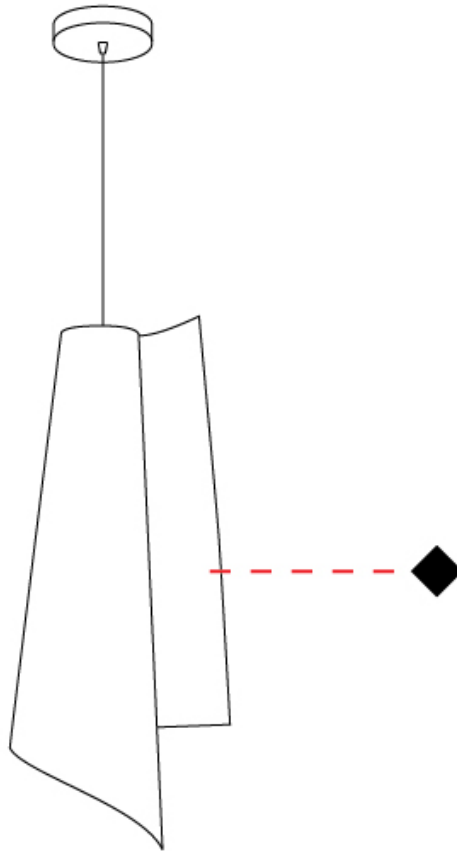

VELA SUSPENSION

D61085-

PROJECT

TYPE

SPECIFIER

QUANTITY

DATE

D